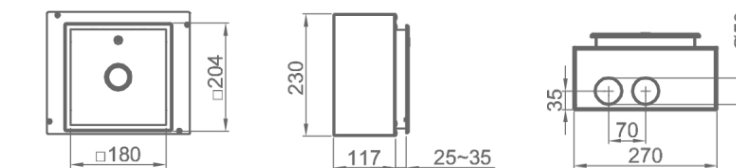

Product Dimensions