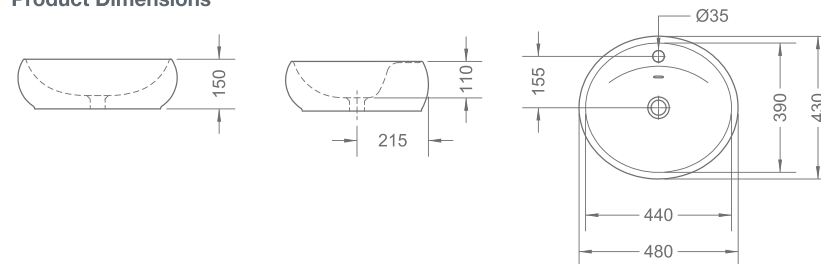

## Product Dimensions

**Sit-On Lavatory**  
LS5010

## Product Dimensions