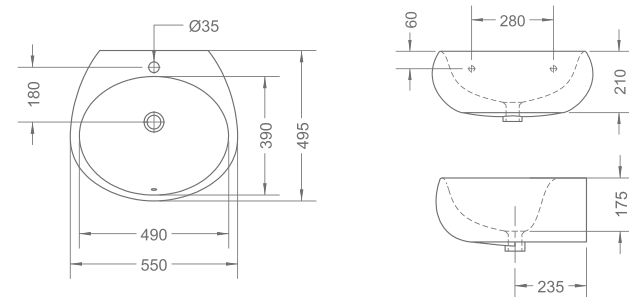

## Product Dimensions

**Wall-Hung Lavatory**  
LH5010

## Product Dimensions