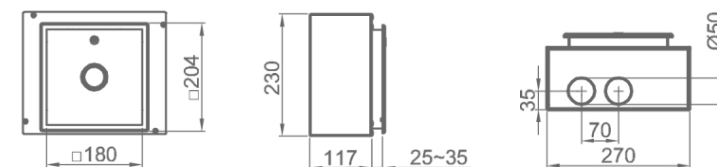

Product Dimensions

**Exposed Water Closet
Flush Valve**
FC102VP