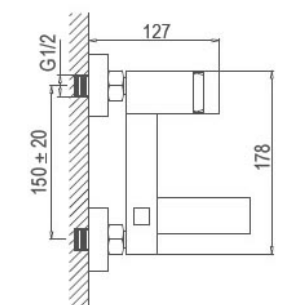

Product Dimensions