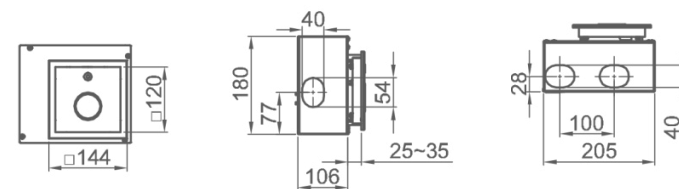

Product Dimensions