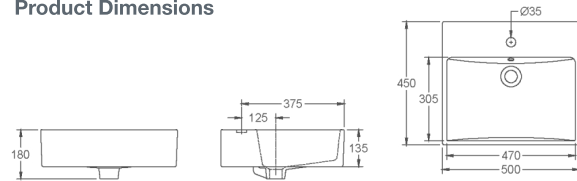

Product Dimensions