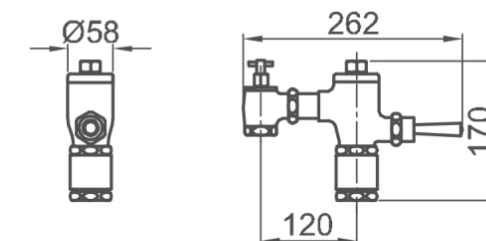

Product Dimensions