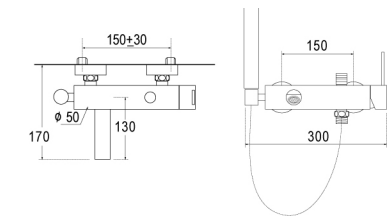

Product Dimensions