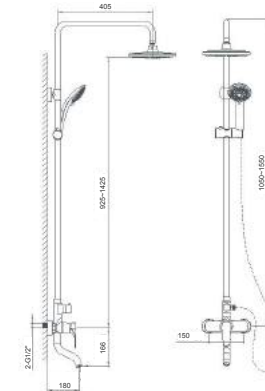

### Product Dimensions

### Product Dimensions

**Shower Sytem**  
MXT853940