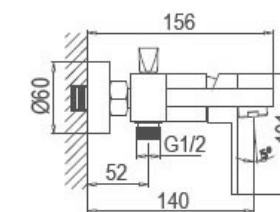

Product Dimensions