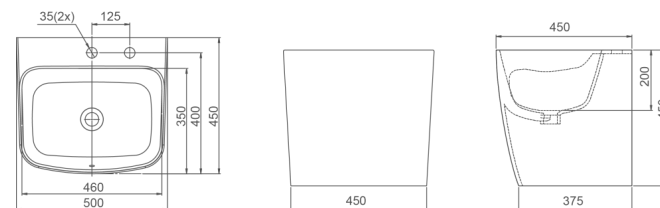

Product Dimensions

Product Features

- Manual operated urinal flush valve
- Heavy duty S/S grade 304 cover plate with satin finish