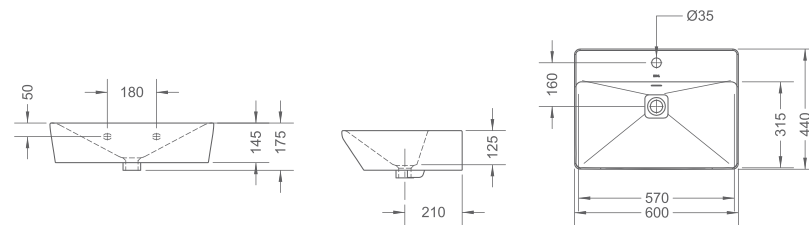

Product Dimensions

Impressions Series