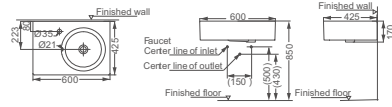

**HDWL010**

Wall-hung Washbasin  
Size: 675x525x225mm  
Handicapped

**HDWL039L**

Wall-hung Washbasin  
Size: 600x425x170mm

**HDWL007**

Wall-hung Washbasin  
Size: 505x225x175mm

**HDWL039R**

Wall-hung Washbasin  
Size: 600x425x170mm