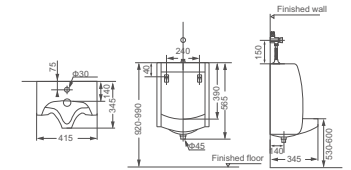

HDU012C
Wall-hung Urinal
Size: 325x320x710mm