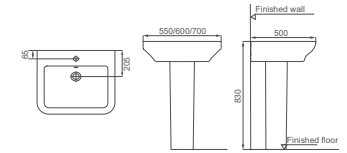

HDLP660/HDP605

Washbasin With Full Pedestal
A Size: 550x600x830mm
B Size: 600x600x830mm
C Size: 700x600x830mm