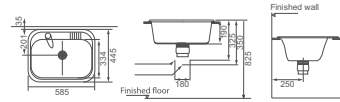

HDLS10
Square Singel Sink
Size: 610x410x195mm