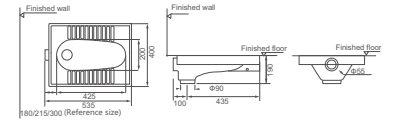

HDD8
Squatting Pan
Size: 585x470x250mm
With Trap