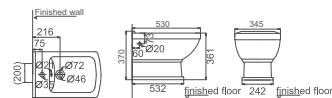

HDB300WH

Wall-hung Bidet
Size: 530x345x370mm