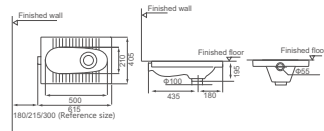

HDD51
Squatting Pan
Size: 645x445x190mm
Without Trap