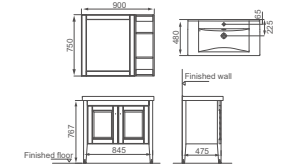

DP4992BG

Bathroom furniture
Size: 900x480x810mm
Dark matt
Soft close
Material: solid wood & plywood
4 Carton /SET