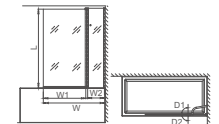

HDN8G03-1M

- Shower Partition
- HDN8G03-1M: custom-made size
- 6MM TEMPERED GLASS;
- HINGE SWIMMING DOOR.