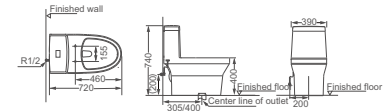

HDC6209

Jet Siphonic One-piece Toilet
Size: 720x390x740mm
S-trap: A=300mm,B=400mm