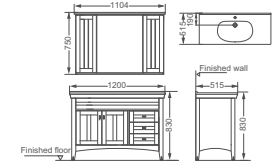

HDFL6106C-11

Bathroom furniture
Size: 1200x515x830mm
Dark walnut
Soft close
Ceramic basin FL6106C
Material: rubber solid wood & plywood
3 Carton /SET