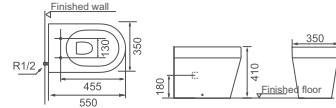

HDC541BTW

Washdown Floorstanding Toilet
Back To Wall
Size: 550x350x410mm
P-trap: P=180mm