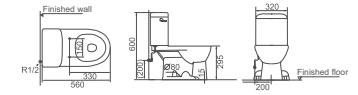

HDC229/HDS229

Washdown Close-coupled Toilet
Size: 560x320x600mm
S-trap: A=280mm
P-trap: P=140mm