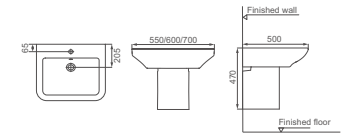

HDLP660/HDP605H

Washbasin With Half Pedestal
A Size: 550x600x470mm
B Size: 600x600x470mm
C Size: 700x600x470mm