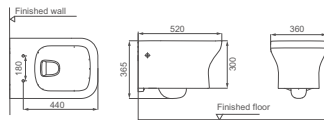

**HDC628P/HDS628**

Washdown Close-coupled Toilet  
 Size: 650x370x820mm  
 P-trap: P=180mm

**HDLP660/HDP605**

Washbasin With Full Pedestal  
 A Size: 550x600x830mm  
 B Size: 600x600x830mm  
 C Size: 700x600x830mm

**HDC660BTW**

Washdown Floorstanding Toilet  
 Back To Wall  
 Size: 520x360x405mm

**HDLP660/HDP605H**

Washbasin With Half Pedestal  
 A Size: 550x600x470mm  
 B Size: 600x600x470mm  
 C Size: 700x600x470mm

**HDB660BTW**

Floorstanding Bidet  
 Back To Wall  
 Size: 520x360x405mm

**HDC660WH**

Washdown Wall-hung Toilet  
 Size: 520x360x365mm

**HDB660WH**

Wall-hung Bidet  
 Size: 520x360x300mm

ARCHIPRO