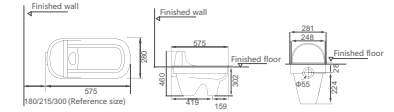

**HDU920**  
Pedestal Urinal  
Size: 375x380x925mm

**HDU900**  
Pedestal Urinal  
Size: 430x340x920mm

**HDD45**  
Squatting Pan  
Size: 525x405x220mm  
With Trap

**HDD26**  
Squatting Pan  
Size: 575x280x460mm  
With Trap