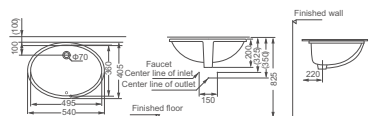

HDLU013

Undercounter Washbasin
Size: 540x405x200mm