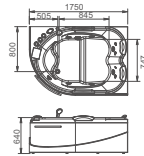

**HD1713N**

Massage bathtub  
 Size: 1750x1220x620mm  
 Corner design,massage function,bottom  
 light,optional bubble function,round design.

**HD1713**

Massage bathtub  
 Size: 1750x1220x640mm  
 Air Button And Air Adjustment;  
 Powerful water massage function with 1.0HP pump;  
 6 big nozzle,8 small ultrathin jet nozzle;  
 High grade brass mixer and water fall;  
 Rubber handle&Stainless steel towel holder;  
 Comfortable double backrest with rubber pillow;  
 Automatic drainage system;  
 Auto protection function for pump.