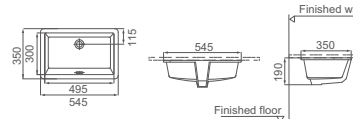

**HDLU022**

Undercounter Washbasin  
Size: 555x410x200mm

**HDLU008**

Undercounter Washbasin  
Size: 550x445x200mm

**HDLU011**

Undercounter Washbasin  
Size: 545x350x190mm

**HDLU020**

Undercounter Washbasin  
Size: 530x370x210mm