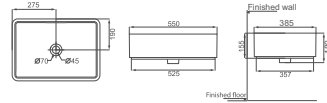

HDA6108
Art Washbasin
Size: 510x445x200mm
rectangle