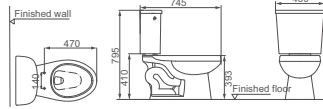

HDC458E/HDS371BM

Jet Siphonic Close-coupled Toilet
Size: 745x460x795mm
S-trap: A=300mm