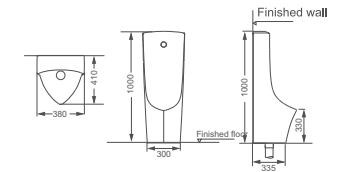

HDU490
Wall-hung Urinal
Size: 355x300x500mm