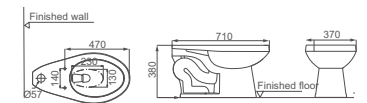

HDC678

Jet Siphonic Close-coupled Toilet
Size: 710x370x390mm
S-trap: A=300mm