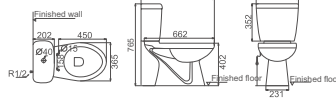

HDC209C/HDS209

Washdown Close-coupled Toilet
Size: 700x395x765mm
S-trap: C=220mm