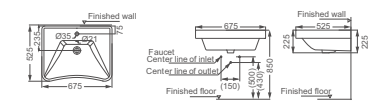

HDWL010

Wall-hung Washbasin
Size: 675x525x225mm
Handicapped