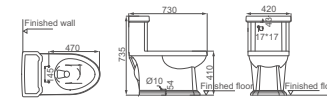

HDC6213HE

Jet Siphonic One-piece Toilet
Size: 730x420x735mm
S-trap: A=305mm