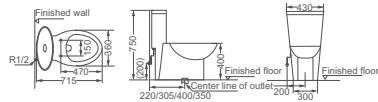

HDC6001

Jet Siphonic One-piece Toilet
Size: 715x430x750mm
S-trap:A=300mm,
B=400mm,C=220mm