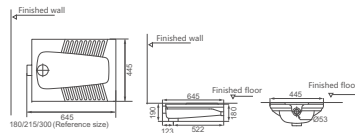

**HDD77**  
Squatting Pan  
Size: 595x435x215mm  
Without Trap

**HDD70**  
Squatting Pan  
Size: 595x435x290mm  
Without Trap

**HDD33**  
Squatting Pan  
Size: 615x405x195mm  
Without Trap

**HDD51**  
Squatting Pan  
Size: 645x445x190mm  
Without Trap