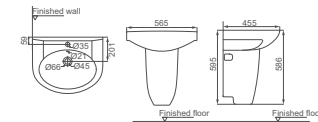

**HDLP203A/HDP203**

Washbasin With Full Pedestal  
Size: 565x455x840mm

**HDLP602/HDP604**

Washbasin With Full Pedestal  
Size: 620x510x890mm

**HDLP203A/HDP203H**

Washbasin With Half Pedestal  
Size: 565x455x595mm