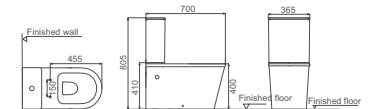

**HDC623WH**

Washdown Wall-hung Toilet  
 Size: 520x365x365mm  
 P-trap: Wall-hung

**HDC9901P/HDS9901C**

Washdown Close-coupled Toilet  
 Size: 760x380x780mm  
 P-trap: P=180mm

**HDC651P/HDS651**

Washdown Close-coupled Toilet  
 Size: 700x365x805mm  
 P-trap: P=180mm