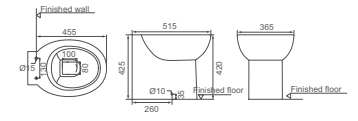

HDCI513BTW

Washdown Floorstanding Toilet
Back To Wall
Size: 515x365x425mm
P-trap: P=180mm