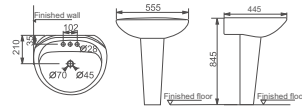

HDLP024/HDP024

Washbasin With Full Pedestal
Size: 555x445x845mm