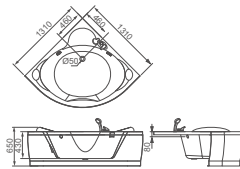

HD1120

Massage bathtub
Size: 1310x1310x650mm
Big massaging nozzle;
Air switch;
Auto protection(if there is no enough water in
tub,the pump can not be started).