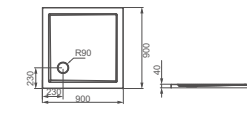

HDST9940

- Shower Tray
- HDST9940: 900x900x40mm
- Square shape shower tray
- Euro style