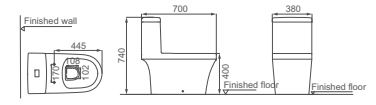

HDC6294T

Washdown One-piece Toilet
Size: 700x380x740mm
S-trap: T=250mm