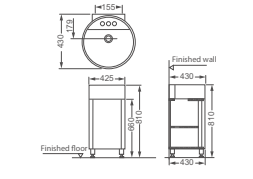

HDA005-02

Bathroom furniture
Size: 425x430x810mm
High gloss finish
white,red,black,yellow,green
1 door,Soft close hinge
Ceramic basin A005
Material: PVC
3 Cartons /SET