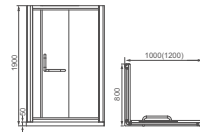

HD2108/HD2109