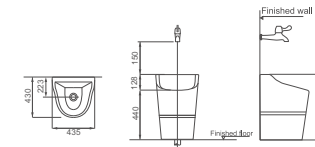

**HDT4**  
Mop Sink  
Size: 550x490x605mm

**HDT8**  
Mop Sink  
Size: 480x410x590mm

**HDT9**  
Mop Sink  
Size: 450x400x645mm

**HDT12**  
Mop Sink  
Size: 435x430x665mm

**HDT15**  
Mop Sink  
Size: 440x455x495mm