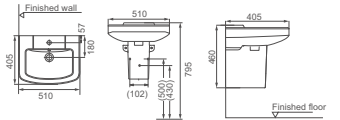

HDLP14A/HDP14H

Washbasin With Half Pedestal
Size: 510x405x460mm