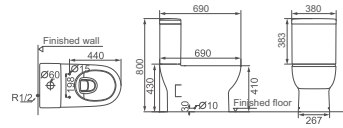

**HDC639/HDS339**

Washdown Close-coupled Toilet  
 Size: 690x380x800mm  
 S-trap: C=220mm  
 P-trap: P=180mm

**HDLP339/HDP339HB**

Washbasin With Half Pedestal  
 Size: 600x480x530mm

**HDB339**

Floorstanding Bidet  
 Size: 580x370x400mm