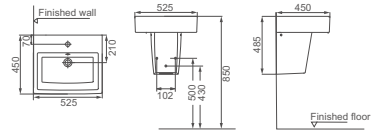

**HDLP610A/HDP610H**

Washbasin With Half Pedestal  
Size: 525x450x485mm

**HDLP14A/HDP14**

Washbasin With Full Pedestal  
Size: 510x405x795mm

**HDLP133/HDP133**

Washbasin With Full Pedestal  
Size: 605x460x835mm