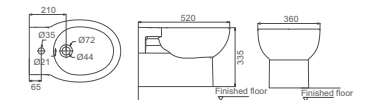

HDB563WH

Wall-hung Bidet
Size: 520x360x335mm