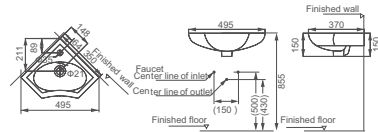

**HDWL009**

Wall-hung Washbasin  
Size: 380x250x145mm

**HDWL003**  
Wall-hung Washbasin  
Size: 500x225x155mm

**HDWL001**  
Wall-hung Washbasin  
Size: 460x345x190mm

**HDLPC1**  
Wall-hung Washbasin  
Size: 495x370x150mm