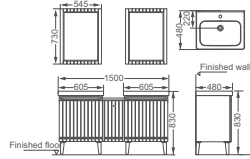

HDFL8111-01 (COMBINE CABINET)

Bathroom furniture
Size: 1500x480x830mm
DARK MATT
Soft close hinge
Ceramic basin FL8111
COMBINE CABINET
Material: rubber solid wood & plywood
7 Carton /SET