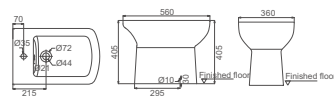

HDB201N

Floorstanding Bidet
Size: 560x360x405mm