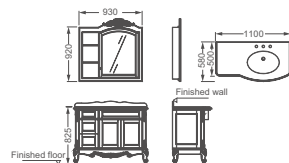

HDFG061

Bathroom furniture
Size: 1100x580x825 mm
RED WOOD COLOR
Soft close
Ceramic basin HDLU013
Material: plywood+ash solidwood
3 Carton /SET