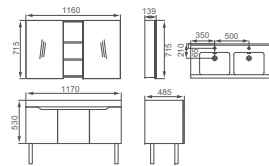

DP4925AG-01

Bathroom furniture
Size: 1200x500x840mm
Matt white & light wood color
Soft close
Material: plywood
3 Carton /SET