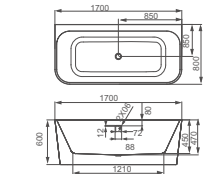

HD8615-1.5/1.7

Seamless bathtub
HD8615-1.5 Size: 1500x700x600mm
HD8615-1.7 Size: 1700x700x600mm
Independent design without restrictions from leaning walls;
Glossy inner surface and outer surface, easy cleaning;
Drainer Optional
Seamless technology