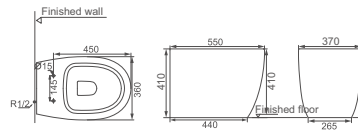

Washdown Close-coupled Toilet  
 Size: 680x375x820mm  
 S-trap: C=220mm  
 P-trap: P=180mm

**HDLP510**

One-piece Washbasin  
 Size: 520x500x830mm

**HDC510BTW**

Washdown Floorstanding Toilet  
 Back To Wall  
 Size: 550x370x410mm  
 P-trap: P=180mm