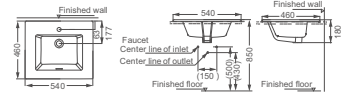

**HDL3**  
Countertop Washbasin  
Size: 555x460x200mm  
oval

**HDL410**  
Countertop Washbasin  
Size: 615x465x200mm  
rectangle

**HDL427**

Countertop Washbasin  
Size: 565x465x195mm

**HDL595**

Countertop Washbasin  
Size: 540x460x180mm