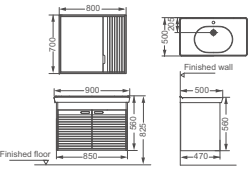

HDFL086B-05

Bathroom furniture
Size: 900x502x560mm
Dark matt+Light ash color
Soft close
Ceramic basin FL086B
Material: solid wood & plywood
3 Carton /SET