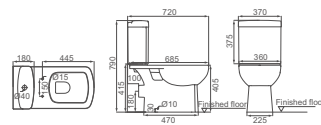

**HDLP605/HDP605**

Washbasin With Full Pedestal  
A Size: 550x420x850mm  
B Size: 600x420x850mm

**HDB391WH**

Wall-hung Bidet  
Size: 515x360x335mm

**HDLP391/HDP391**

Washbasin With Full Pedestal  
A Size: 540x445x868mm  
B Size: 645x495x868mm

**HDB201NS**

Floorstanding Bidet  
Size: 560x360x405mm

**HDLP391/HDP391H**

Washbasin With Half Pedestal  
A Size: 540x445x545mm  
B Size: 645x495x545mm

**HDC201NWH**

Washdown Wall-hung Toilet  
Size: 530x380x390mm  
P-trap: Wall-hung

**HDC201N/HDS201D**

Washdown Close-coupled Toilet  
Size: 720x370x790mm  
S-trap: A=300mm,C=220mm,T=250mm  
P-trap: P=180mm

**HDB201NWH**

Wall-hung Bidet  
Size: 530x380x320mm

**HDCB201N/HDS201E**

Washdown Close-coupled Toilet  
Size: 730x370x790mm  
S-trap: A=300mm,C=220mm,T=250mm  
P-trap: P=180mm