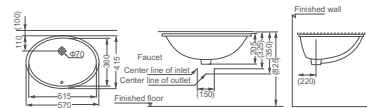

**HDLU021**

Undercounter Washbasin  
Size: 505x405x190mm

**HDLU014**

Undercounter Washbasin  
Size: 490x420x195mm

**HDLU012**

Undercounter Washbasin  
Size: 570x415x205mm

**HDLU2**

Undercounter Washbasin  
Size: 470x390x190mm