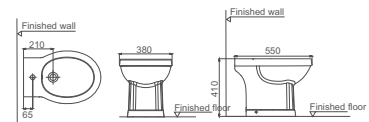

HDB669

Floorstanding Bidet
Size: 550x380x410mm