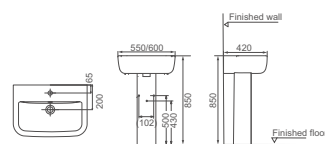

**HDB391**

Floorstanding Bidet  
Size: 570x360x400mm

**HDC605/HDS605**

Washdown Close-coupled Toilet  
Size: 660x360x800mm  
S-trap: C=220mm  
P-trap: P=180mm

**HDC591WH**

Washdown Wall-hung Toilet  
Size: 515x365x365mm  
P-trap: Wall-hung

**HDLP605/HDP605**

Washbasin With Full Pedestal  
A Size: 550x420x850mm  
B Size: 600x420x850mm

**HDB391WH**

Wall-hung Bidet  
Size: 515x360x335mm

**HDLP391/HDP391**

Washbasin With Full Pedestal  
A Size: 540x445x868mm  
B Size: 645x495x868mm