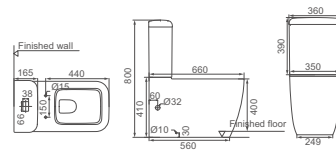

**HDC540RBTW**

Washdown Floorstanding Toilet  
Back To Wall  
Size: 500x350x410mm  
P-trap: P=180mm

**HDB540BTW**

Floorstanding Bidet  
Back To Wall  
Size: 500x355x410mm

**HDLP605/HDP605H**

Washbasin With Half Pedestal  
A Size: 550x420x490mm  
B Size: 600x420x490mm

**HDC540RWH**

Washdown Wall-hung Toilet  
Size: 500x350x360mm  
P-trap: Wall-hung

**HDC591P/HDS391**

Washdown Close-coupled Toilet  
Size: 710x365x850mm  
S-trap: C=220mm  
P-trap: P=180mm

**HDB540WH**

Wall-hung Bidet  
Size: 500x355x280mm

**HDB391**

Floorstanding Bidet  
Size: 570x360x400mm

**HDC605/HDS605**

Washdown Close-coupled Toilet  
Size: 660x360x800mm  
S-trap: C=220mm  
P-trap: P=180mm

**HDC591WH**

Washdown Wall-hung Toilet  
Size: 515x365x365mm  
P-trap: Wall-hung