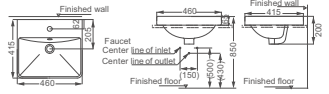

**HDL505**  
Countertop Washbasin  
Size: 560x420x190mm

**HDL521**  
Countertop Washbasin  
Size: 565x465x190mm

**HDL461**  
Countertop Washbasin  
Size: 460x415x200mm  
rectangle

**HDL432**  
Countertop Washbasin  
Size: 540x450x200mm  
oval