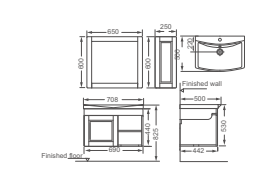

HDFL052N

Bathroom furniture
Size: 708x500x530mm
Black walnut
Soft close door
Ceramic basin HDFL052N
Material: plywood & solid wood
4 Carton /SET