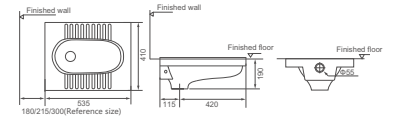

**HDD5L**  
Squatting Pan  
Size: 525x465x245mm  
With Trap

**HDD9**  
Squatting Pan  
Size: 535x400x190mm  
Without Trap

**HDD8**  
Squatting Pan  
Size: 585x470x250mm  
With Trap

**HDD52**  
Squatting Pan  
Size: 535x410x190mm  
Without Trap