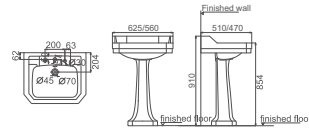

HDLPY244/HDPY244

Washbasin With Full Pedestal
A Size: 625x510x910mm
B Size: 560x470x900mm