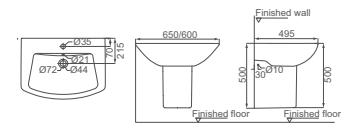

**HDLP201N/HDP201N**

Washbasin With Full Pedestal  
NA Size: 650x495x830mm  
NB Size: 600x495x830mm

**HDB201N**

Floorstanding Bidet  
Size: 560x360x405mm

**HDLP201N/HDP201NH**

Washbasin With Half Pedestal  
NA Size: 650x495x500mm  
NB Size: 600x495x500mm