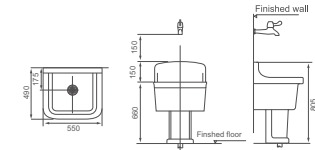

HDT4
Mop Sink
Size: 550x490x605mm