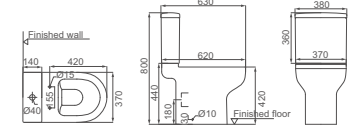

HDCY511P/HDSY511

Washdown Close-coupled Toilet
Size: 630x380x800mm
P-trap: P=180mm