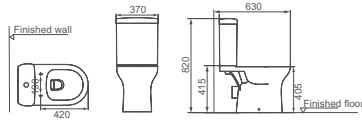

The same collection with bidet  
HDB520BTW;  
with pedestal basin  
HDLP520/HDP316  
HDLP520/HDP316H  
Refer to page 95/96

**HDC667P/HDS628**

Washdown Close-coupled Toilet  
Size: 630x370x820mm  
P-trap: P=180mm