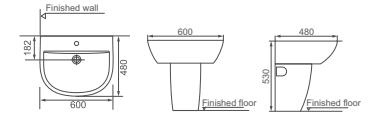

**HDC639/HDS339**

Washdown Close-coupled Toilet  
 Size: 690x380x800mm  
 S-trap: C=220mm  
 P-trap: P=180mm

**HDLP339/HDP339HB**

Washbasin With Half Pedestal  
 Size: 600x480x530mm

**HDB339**

Floorstanding Bidet  
 Size: 580x370x400mm