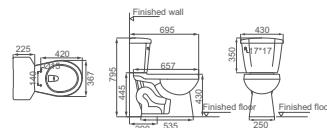

HDC416HR/HDS208E

Jet Siphonic Close-coupled Toilet
Size: 695x430x795mm
S-trap: A=300mm