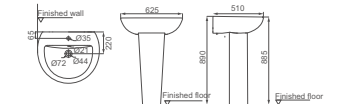

HDLP583/HDP583

Washbasin With Full Pedestal
Size: 625x510x890mm