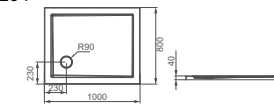

**HDST1084/HDST1284/HDST1294
HDST1494/HDST1694**

- Shower Tray
- HDST1084: 1000x800x40mm
- HDST1284: 1200x800x40mm
- HDST1294: 1200x900x40mm
- HDST1494: 1400x900x40mm
- HDST1694: 1600x900x40mm
- Square shape shower tray
- Euro style