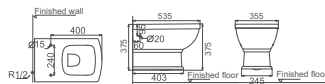

HDC300WH

Washdown Wall-hung Toilet
Size: 535x355x375mm
P-trap: Wall-hung