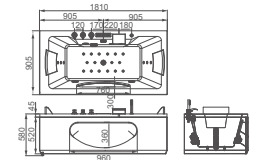

HD1708

Massage bathtub
Size: 1810x905x580mm
Window design;
Two quality pillow;
Three side panel;
Quality brass faucet;
Copper Mixer And Golf Waterfall.