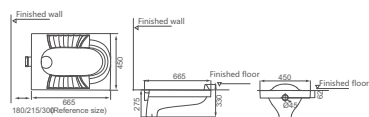

HDD77
Squatting Pan
Size: 595x435x215mm
Without Trap

HDD70
Squatting Pan
Size: 595x435x290mm
Without Trap

HDD33
Squatting Pan
Size: 615x405x195mm
Without Trap

HDD51
Squatting Pan
Size: 645x445x190mm
Without Trap

HDD58
Squatting Pan
Size: 665x450x330mm
Without Trap