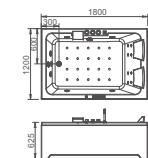

HD1711

Massage bathtub
Size: 1800x1200x625mm
Three side panels;
Air Button And Air Adjustment;
Powerful water massage function with 1.5HP pump;
9 big nozzle,8 small ultrathin jet nozzle;
High grade brass mixer and water fall;
Comfortable double backrest with rubber pillow;
Automatic drainage system;
Auto protection function for pump.