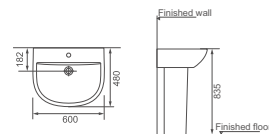

**HDC639WH**

Washdown Wall-hung Toilet  
 Size: 495x370x390mm  
 P-trap: Wall-hung

**HDB339NWH**

Wall-hung Bidet  
 Size: 485x355x335mm

**HDLP339/HDP339**

Washbasin With Full Pedestal  
 Size: 600x480x835mm