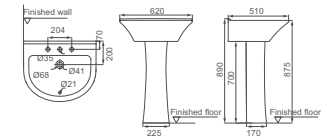

HDLP602/HDP604

Washbasin With Full Pedestal
Size: 620x510x890mm