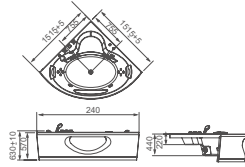

Massage bathtub
Size: 1515x1515x630mm
Submarine window design;
Air Button And Air Adjustment;
Powerful water massage function
with 1.0HP pump;
6 big nozzle,8 small ultrathin jet nozzle;
High grade brass mixer and water fall;
Comfortable double backrest with rubber pillow;
Automatic drainage system;
Auto protection function for pump.