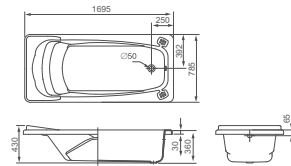

HD9704

Drop in bathtub
Size: 1695x785x430mm
Without Drainer;
Pillow Optional.