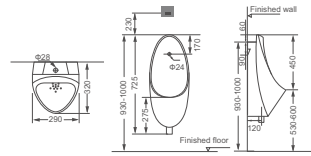

HDU620B
Wall-hung Urinal
Size: 415x345x665mm