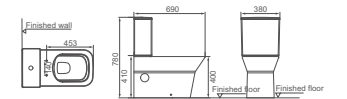

HDC425NP/HDS453N

Washdown Close-coupled Toilet
Size: 690x380x780mm
P-trap: P=180mm