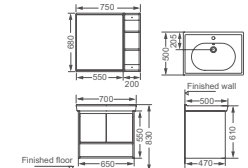

HDFL086A-B7

Bathroom furniture
Size: 700x500x600mm
9015 & 1914 melamine
Soft close doors
Ceramic basin HDFL086A
Material: plywood
3 Carton /SET