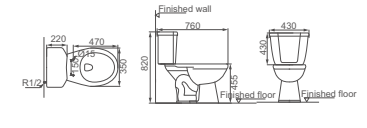

HDC216A/HDS208E

Jet Siphonic Close-coupled Toilet
Size: 690x430x820mm
S-trap: A=300mm