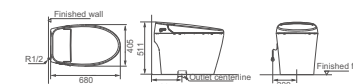

HDE3005T

Size: 680x405x511mm
rated power 1330W
Power supply: ac 220V 50HZ
(Other voltages can be customized)
Water pressure requirement: 0.14MPa (dynamic pressure)-0.75Mpa (static pressure)
Operation mode: side button control & remote control
Heating mode: instant heat type
Drainage mode: s-trap 305mm