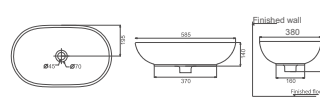

**HDL408**  
Art Washbasin  
Size: 380x380x175mm

**HDA054**  
Art Washbasin  
Size: 400x400x145mm

**HDA052**  
Art Washbasin  
Size: 450x305x160mm

**HDA054T**  
Art Washbasin  
Size: 420x420x145mm

**HDA028**  
Art Washbasin  
Size: 585x380x180mm