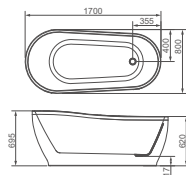

HD8617

Seamless bathtub
Size: 1700x800x695mm
Drainer Optional;
Independent design without restrictions from leaning walls;
Glossy inner surface and outer surface, easy cleaning;
Oval design, Euro style;
Seamless technology.