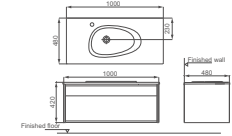

HDFL8128D-1000

Bathroom furniture
Size: 1000x480x435mm
Dark color & matt white
1 rebound drawer
Material: Plywood
3 Cartons /SET