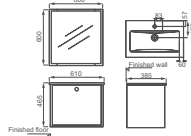

HDFL8100B-02N