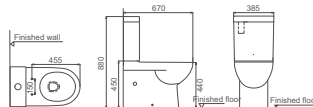

HDC570/HDS570HC

Washdown Close-coupled Toilet
Size: 670x385x890mm
S-trap: C=220mm
P-trap: P=180mm