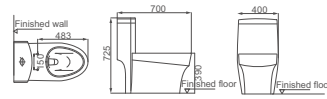

HDC6162

Jet Siphonic One-piece Toilet
Size: 700x400x725mm
S-trap: A=300mm,B=400mm,C=220mm