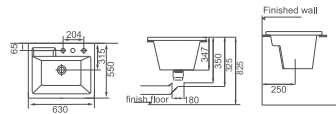

**HDD58**  
Squatting Pan  
Size: 665x450x330mm  
Without Trap

**HDLS1**  
Square Singel Sink  
Size: 585x445x190mm

**HDLS10**  
Square Singel Sink  
Size: 610x410x195mm

**HDLS6C**  
Square Singel Sink  
Size: 630x550x347mm