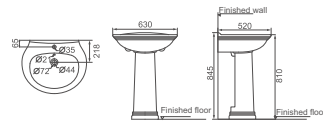

Washdown Close-coupled Toilet  
 Size: 700x410x805mm  
 P-trap: P=180mm

**HDC369P/HDS369**

Washdown Close-coupled Toilet  
 Size: 710x415x785mm  
 P-trap: P=180mm

**HDLP236/HDP236**

Washbasin With Full Pedestal  
 Size: 630x520x845mm