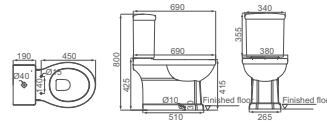

HDC609/HDS609B

Washdown Close-coupled Toilet
Size: 690x380x800mm
S-trap: C=220mm
P-trap: P=180mm