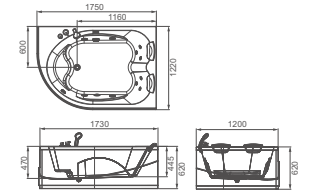

**HD1713N**

Massage bathtub  
 Size: 1750x1220x620mm  
 Corner design,massage function,bottom  
 light,optional bubble function,round design.

**HD1713**

Massage bathtub  
 Size: 1750x1220x640mm  
 Air Button And Air Adjustment;  
 Powerful water massage function with 1.0HP pump;  
 6 big nozzle,8 small ultrathin jet nozzle;  
 High grade brass mixer and water fall;  
 Rubber handle&Stainless steel towel holder;  
 Comfortable double backrest with rubber pillow;  
 Automatic drainage system;  
 Auto protection function for pump.