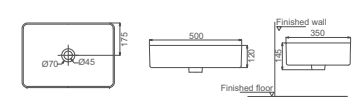

**HDA057T**  
Art Washbasin  
Size: 400x400x140mm

**HDA025**  
Art Washbasin  
Size: 505x385x190mm

**HDA027**  
Art Washbasin  
Size: 390x390x150mm

**HDA060**  
Art Washbasin  
Size: 540x390x165mm

**HDA055**  
Art Washbasin  
Size: 500x350x145mm