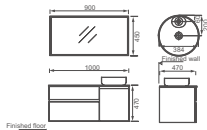

HDA056-01

Bathroom furniture
Size: 1000x470x470mm
High gloss white&light wood color
1 door&2drawers,Soft close hinge
Ceramic basin HDA056T
Material: plywood;
3 Cartons /SET