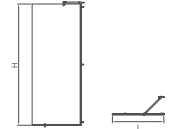

HD9002

- Shower Partition
- HD9002: custom-made size
- 10mm Completely Toughened Glass;
- Stainless Connection Frame.