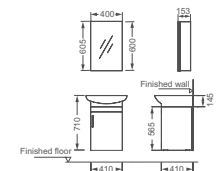

HDW-FL319-1GS

Bathroom cabinet
Size: 600x465x710mm
High gloss white, red, black, yellow, green;
1 door, soft close hinge
Rust-prevention hardware accessories
Ceramic basin HDFL319
Material: MDF & PB; 3 Cartons /SET