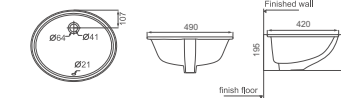

HDLU014

Undercounter Washbasin
Size: 490x420x195mm