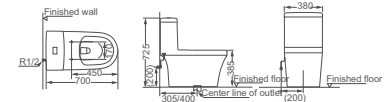

HDC6212

Jet Siphonic One-piece Toilet
Size: 700x390x725mm
S-trap: A=300mm,B=400mm