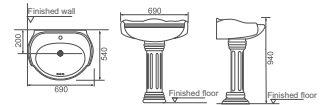

**HDLP510**  
One-piece Washbasin  
Size: 520x500x830mm  
oval

**HDLP001/HDP001**  
Double Pedestal Basin  
Size: 810x550x855mm  
oval

**HDLP167**  
One-piece Basin  
Size: 580x480x840mm  
oval

**HDLP232/HDP232**  
Washbasin With Full Pedestal  
Size: 690x540x940mm  
oval