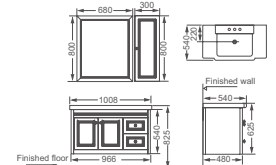

HDFL155-07

Bathroom furniture
Size: 1008x540x825mm
Dark yellow color
Soft close
Ceramic basin FL155
Material: rubber solid wood & plywood
4 Carton /SET