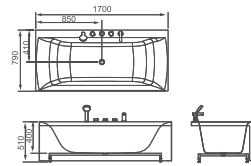

HD1301/HD1302

Combined bathtub
HD1301 Size: 1700x790x510mm
HD1302 Size: 1500x770x490mm
Drainer Optional:
1. Pop Up Waste 2. Rotate Drainer;
Faucet Optional;
One front panel.