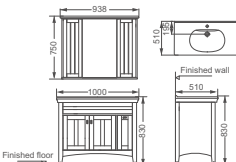

HDFL6106B-11

Bathroom furniture
Size: 1000x510x830mm
Dark walnut
Soft close
Ceramic basin FL6106B
Material: rubber solid wood & plywood
3 Carton /SET