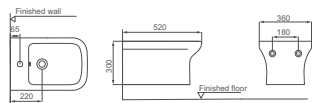

**HDB660BTW**

Floorstanding Bidet  
 Back To Wall  
 Size: 520x360x405mm

**HDC660WH**

Washdown Wall-hung Toilet  
 Size: 520x360x365mm

**HDB660WH**

Wall-hung Bidet  
 Size: 520x360x300mm

ARCHIPRO