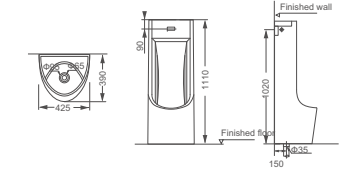

**HDU001**  
Wall-hung Urinal  
Size: 370x290x540mm

**HDU032**  
Pedestal Urinal  
Size: 380x400x1000mm

**HDU490**  
Wall-hung Urinal  
Size: 355x300x500mm

**HDU011**  
Pedestal Urinal  
Size: 425x390x1110mm