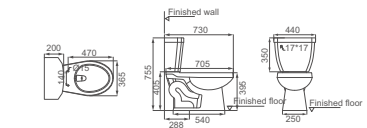

HDC417E/HDS328

Jet Siphonic Close-coupled Toilet
Size: 730x440x755mm
S-trap: A=300mm