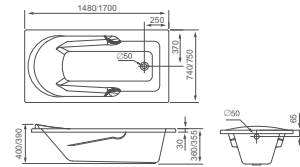

HD1205/HD9703

Drop in bathtub
HD1205 Size: 1700x750x400mm
HD9703 Size: 1480x740x400mm
Without Drainer;
Pillow Optional.
Without Handle.