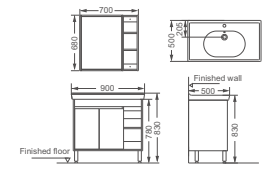

HDFL086B-A9

Bathroom furniture
Size: 900x500x840mm
Matt white & 10136 melamine
Soft close doors
Ceramic basin HDFL086B
Material: plywood
3 Carton /SET