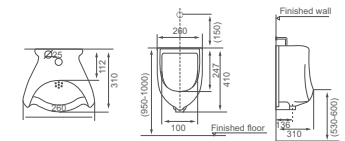

**HDU801A**  
Wall-hung Urinal  
Size: 500x390x815mm

**HDU460**  
Wall-hung Urinal  
Size: 420x300x465mm

**HDU801B**  
Wall-hung Urinal  
Size: 510x390x830mm

**HDU400**  
Wall-hung Urinal  
Size: 260x310x400mm