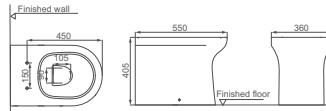

HDC620BTW

Washdown Floorstanding Toilet
Back To Wall
Size: 550x360x405mm
P-trap: P=180mm