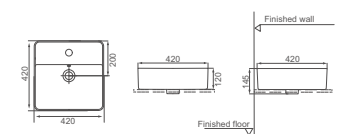

**HDL408**  
Art Washbasin  
Size: 380x380x175mm

**HDA054**  
Art Washbasin  
Size: 400x400x145mm

**HDA052**  
Art Washbasin  
Size: 450x305x160mm

**HDA054T**  
Art Washbasin  
Size: 420x420x145mm

**HDA028**  
Art Washbasin  
Size: 585x380x180mm