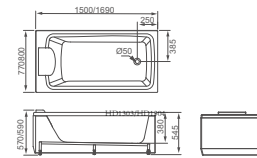

HD1303/HD1304

Combined bathtub
HD1303 Size: 1700x790x590mm
HD1304 Size: 1500x770x570mm
Drainer Optional:
1. Pop Up Waste 2. Rotate Drainer;
Double side panel,pure acrylic sheet.