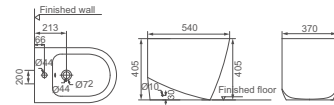

HDB427BTW

Floorstanding Bidet
Back To Wall
Size: 540x370x405mm