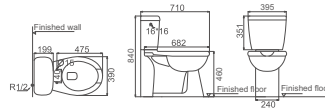

HDC276/HDS209

Washdown Close-coupled Toilet
Size: 710x395x840mm
S-trap: C=220mm
P-trap: P=180mm