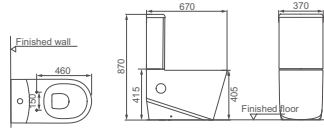

HDC527/HDS427

Washdown Close-coupled Toilet
Size: 670x370x870mm
S-trap: C=220mm
P-trap: P=180mm