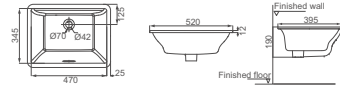

HDLU038

Undercounter Washbasin
Size: 520x395x190mm