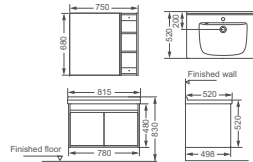

HDFL079A-C8

Bathroom furniture
Size: 815x520x520mm
White & wood melamine
Soft close doors
Ceramic basin HDLU079A
Material: plywood
4 Carton /SET