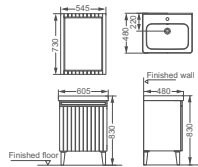

HDFL8111-01

Bathroom furniture
Size: 605x480x830mm
DARK MATT
Soft close hinge
Ceramic basin FL8111
Material: rubber solid wood & plywood
3 Carton /SET