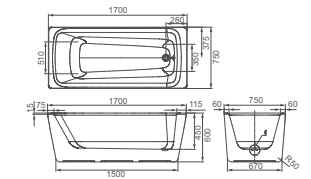

HD8137-1.7

Seamless bathtub
Size: 1700x750x600mm
Square design, round rim, comfortable feeling;
Independent design without restrictions from leaning walls;
Glossy inner surface and outer surface, easy cleaning;
Drainer Optional
Seamless technology