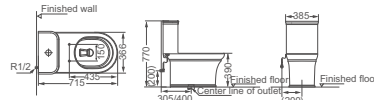

HDC6198

HDC6295

Jet Siphonic One-piece Toilet
Size: 730x405x780mm
S-trap: A=300mm,B=400mm

HDC6291

HDC6289

Jet Siphonic One-piece Toilet
Size: 720x430x730mm
S-trap: A=300mm,B=400mm

HDC6162

Jet Siphonic One-piece Toilet
Size: 700x400x725mm
S-trap: A=300mm,B=400mm,C=220mm

HDC6213HE

Jet Siphonic One-piece Toilet
Size: 730x420x735mm
S-trap: A=305mm

HDC6115

HDC6214HE

Jet Siphonic One-piece Toilet
Size: 740x460x745mm
S-trap: A=305mm

HDC6195

HDC6140HE

Jet Siphonic One-piece Toilet
Size: 730x460x715mm
S-trap: A=305mm