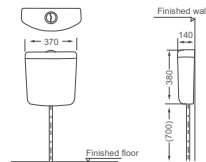

HDT101

Wall-hung Cistern
Size: 370x140x380mm