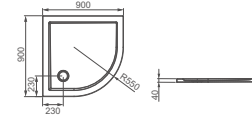

HDAC9940

- Shower Tray
- HDAC9940: 900x900x40mm
- Neo-Angle shower tray
- Euro style