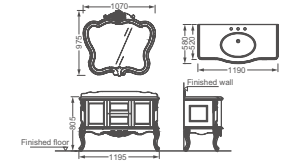

HDFG063

Bathroom furniture
Size: 1195x580x805mm
Wark WOOD COLOR
Soft close
Ceramic basin HDLU012
Material: plywood+ash solidwood
3 Carton /SET