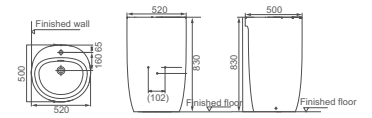

HDLP510

One-piece Washbasin
Size: 520x500x830mm