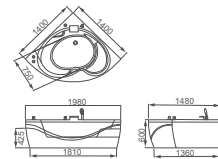

HD1135/HD1136

Massage bathtub
Size: 1510x1510x650mm
Size: 1500x1500x600mm
corner design,
massage function,
bottom light,
optional bubble function,
round design.