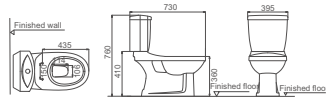

HDC675/HDS15

Washdown Close-coupled Toilet
Size: 730x395x760mm
S-trap: A=300mm, T=250mm