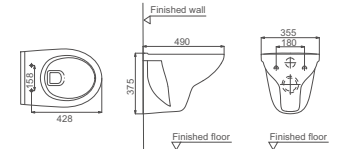

**HDC526WH**

Washdown Wall-hung Toilet  
 Size: 530x365x375mm  
 P-trap: Wall-hung

**HDC670/HDS520**

Washdown Close-coupled Toilet  
 Size: 680x380x820mm  
 S-trap: A=300mm, T=250mm

**HDC350P**

Washdown Wall-hung Toilet  
 Size: 490x355x375mm  
 P-trap: Wall-hung