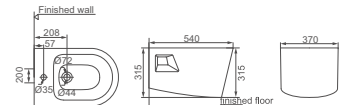

HDB427WH

Wall-hung Bidet
Size: 540x370x315mm