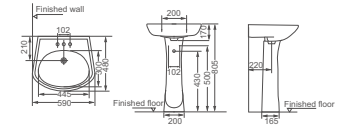

HDLP303/HDP303

Washbasin With Full Pedestal
Size: 590x480x805mm