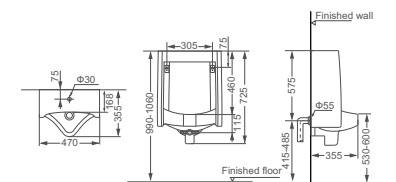

**HDU019**  
Wall-hung Urinal  
Size: 425x350x760mm

**HDU718B**  
Wall-hung Urinal  
Size: 470x365x650mm

**HDU620A**  
Wall-hung Urinal  
Size: 410x350x620mm

**HDU718C**  
Wall-hung Urinal  
Size: 470x355x725mm