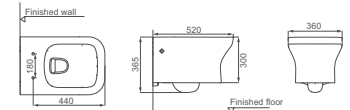

HDC662WH

Washdown Wall-hung Toilet
Size: 520x360x365mm
P-trap: Wall-hung