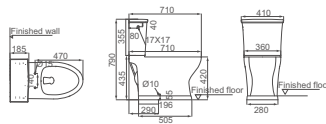

HDC607HE/HDS607

Jet Siphonic Close-coupled Toilet
Size: 710x410x790mm
S-trap: A=305mm