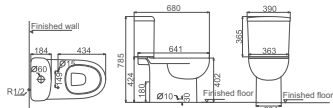

HDC405/HDS405

Washdown Close-coupled Toilet
Size: 680x390x785mm
S-trap: G=140mm
P-trap: P=180mm