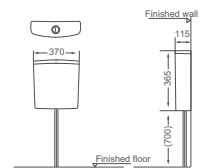

HDG21039

Wall-hung Cistern
Size: 370x115x365mm