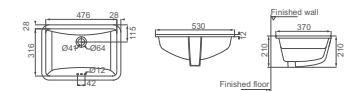

**HDLU022**

Undercounter Washbasin  
Size: 555x410x200mm

**HDLU008**

Undercounter Washbasin  
Size: 550x445x200mm

**HDLU011**

Undercounter Washbasin  
Size: 545x350x190mm

**HDLU020**

Undercounter Washbasin  
Size: 530x370x210mm