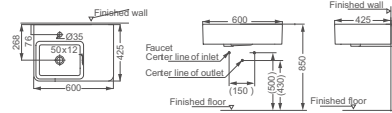

HDWL038L

Wall-hung Washbasin
Size: 600x425x170mm