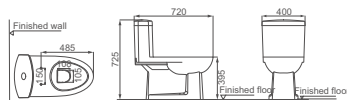

HDC6293

Washdown One-piece Toilet
Size: 720x400x725mm
S-trap: A=300mm, T=250mm