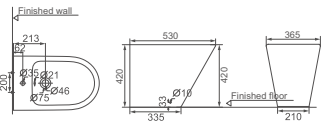

HDB423BTW

Floorstanding Bidet
Back To Wall
Size: 530x365x420mm