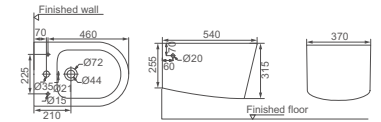

HDB527WH

Wall-hung Bidet
Size: 540x370x315mm