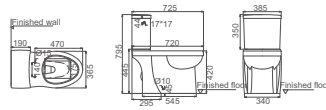

HDC463HE/HDS463

Jet Siphonic Close-coupled Toilet
Size: 725x385x795mm
S-trap: A=305mm