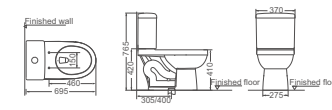

HDC598/HDS598

Jet Siphonic Close-coupled Toilet
Size: 695x370x765mm
S-trap: A=300mm, B=400mm