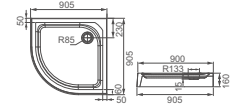

- Shower Tray
- HD2112L: 905x905x160mm
- HDAC1010L: 1005x1005x160mm
- Neo-Angle shape shower tray

**HD1611/HD2101**

- Shower Tray
- HD1611: 1000x1000x150mm
- HD2101: 900x900x150mm
- Neo-Angle shape shower tray;
- With drainer;