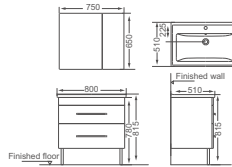

HDFL8138A-H8

Bathroom furniture
Size: 800x510x815mm
Melamine 1067-20
Soft close drawers
Ceramic basin HDFL8138A
Material: plywood
3 Carton /SET