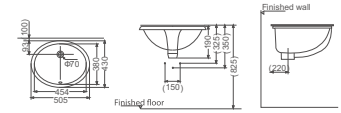

HDLU007

Undercounter Washbasin
Size: 505x430x190mm