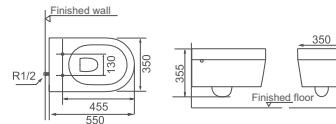

HDC541WH

Washdown Wall-hung Toilet
Size: 550x350x355mm
P-trap: Wall-hung