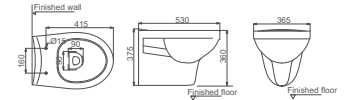

HDC526WH

Washdown Wall-hung Toilet
Size: 530x365x375mm
P-trap: Wall-hung