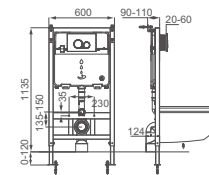

HDHS3102
Concealed Cistern