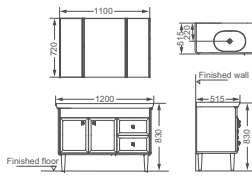

HDFL6131C-09

Bathroom furniture
Size: 1200x515x830mm
Dark matt
Soft close
Ceramic basin FL6131C
Material: solid wood & plywood
4 Carton /SET