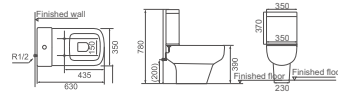

HDC317/HDS317

Washdown Close-coupled Toilet
Size: 630x350x780mm
P-trap: P=180mm