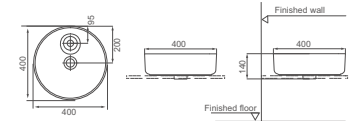

HDA056T

Art Washbasin
Size: 400x400x140mm