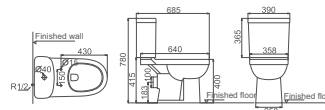

Washdown Close-coupled Toilet  
 Size: 695x390x860mm  
 P-trap: P=180mm

**HDC623BTW**

Washdown Floorstanding Toilet  
 Back To Wall  
 Size: 520x365x420mm  
 P-trap: P=180mm

**HDC9901P/HDS9901A**

Washdown Close-coupled Toilet  
 Size: 695x390x780mm  
 P-trap: P=180mm