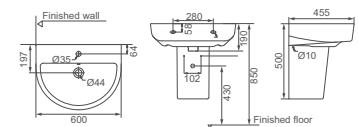

HDLP427/HDP427H

Washbasin With Half Pedestal
Size: 600x455x500mm