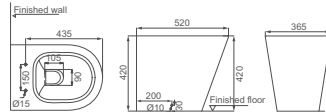

HDC623BTW

Washdown Floorstanding Toilet
Back To Wall
Size: 520x365x420mm
P-trap: P=180mm