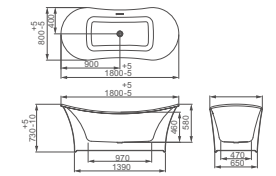

HD1515

Seamless bathtub
Size: 1800x800x730mm
Integer independent design, conveniently installation anywhere;
Seamless technology
Drainer Optional