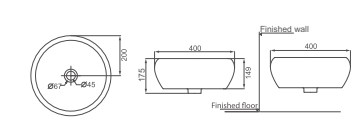

**HDA026**

Art Washbasin  
Size: 390x390x180mm

**HDA005**

Art Washbasin  
Size: 425x435x195mm

**HDA041**

Art Washbasin  
Size: 400x400x175mm

**HDA004**

Art Washbasin  
Size: 410x410x180mm