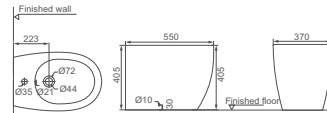

HDB510BTW

Floorstanding Bidet
Back To Wall
Size: 550x370x405mm