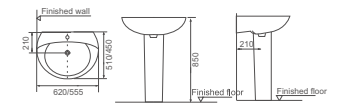

**HDLP14A/HDP14H**

Washbasin With Half Pedestal  
Size: 510x405x460mm

**HDLP133/HDP133H**

Washbasin With Half Pedestal  
Size: 605x460x505mm

**HDLP11/HDP11**

Washbasin With Full Pedestal  
A Size: 650x510x850mm  
B Size: 655x450x850mm