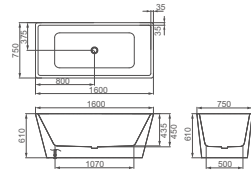

HD613-1.6

Seamless bathtub
Size: 1600x750x610mm
Drainer Optional;
Square design;
Independent design without restrictions
from leaning walls;
Glossy inner surface and outer surface,
easy cleaning;
Drainer Optional;
Seamless technology