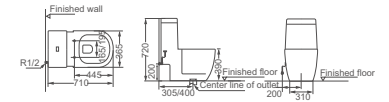

HDC161

Jet Siphonic One-piece Toilet
Size: 710x365x720mm
S-trap: A=300mm,B=400mm