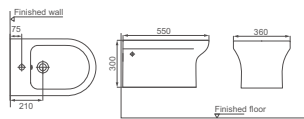

**HDB520BTW**

Floorstanding Bidet  
 Back To Wall  
 Size: 550x360x405mm

**HDC520WH**

Washdown Wall-hung Toilet  
 Size: 550x360x360mm  
 P-trap: Wall-hung

**HDB520WH**

Wall-hung Bidet  
 Size: 550x360x300mm

**HDLP520/HDP316**

Washbasin With Full Pedestal  
 A Size: 600x500x830mm  
 B Size: 700x500x830mm  
 C Size: 550x500x830mm

**HDLP520/HDP316H**

Washbasin With Half Pedestal  
 A Size: 600x500x470mm  
 B Size: 700x500x470mm  
 C Size: 550x500x470mm