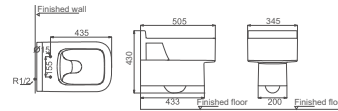

HDC348WH

Washdown Wall-hung Toilet
Size: 505x345x430mm
P-trap: Wall-hung