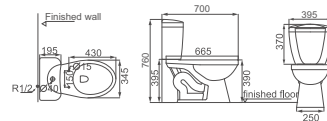

HDC2XA/HDS2B

Jet Siphonic Close-coupled Toilet
Size: 700x395x760mm
S-trap: A=300mm