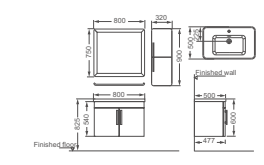

HDFL6192A-02

Bathroom furniture
Size: 800x500x600mm
High gloss white
Soft close
Ceramic basin HDFL6192A
Material: plywood
4 Carton /SET