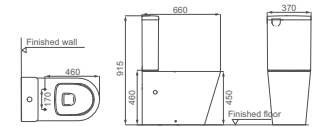

HDC623HP/HDS623

Washdown Close-coupled Toilet
Size: 660x370x915mm
P-trap: P=180mm