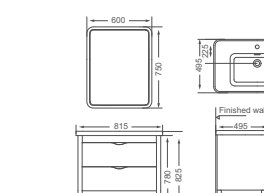

HDFL6192A-03

Bathroom furniture
Size: 815x495x525mm
Paint white & dark brown
Soft close drawers
Ceramic basin HDFL6192A
Material: plywood+solidwood
3 Carton /SET