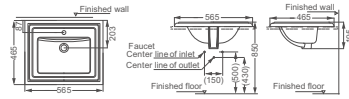

**HDL3**  
Countertop Washbasin  
Size: 555x460x200mm  
oval

**HDL410**  
Countertop Washbasin  
Size: 615x465x200mm  
rectangle

**HDL427**

Countertop Washbasin  
Size: 565x465x195mm

**HDL595**

Countertop Washbasin  
Size: 540x460x180mm