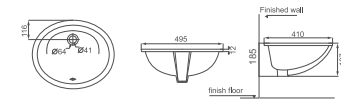

**HDLU038**

Undercounter Washbasin  
Size: 520x395x190mm

**HDLU007**

Undercounter Washbasin  
Size: 505x430x190mm

**HDLU010B**

Undercounter Washbasin  
Size: 515x400x190mm

**HDLU023**

Undercounter Washbasin  
Size: 495x410x185mm