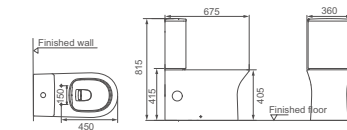

HDC457NP/HDS457N

Washdown Close-coupled Toilet
Size: 675x360x815mm
P-trap: P=180mm