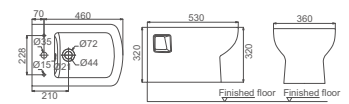

HDB201NWH

Wall-hung Bidet
Size: 530x380x320mm