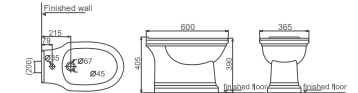

**HDC369BTW**

Washdown Floorstanding Toilet  
 Back To Wall  
 Size: 555x370x400mm  
 P-trap: P=180mm

**HDC546P/HDS546**

Washdown Close-coupled Toilet  
 Size: 710x395x845mm  
 P-trap: P=180mm

**HDB369**

Floorstanding Bidet  
 Size: 600x365x405mm