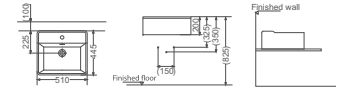

**HDA053**  
Art Washbasin  
Size: 470x350x160mm

**HDA055T**  
Art Washbasin  
Size: 500x420x150mm

**HDA064**  
Art Washbasin  
Size: 515x370x120mm  
rectangle

**HDA6108**  
Art Washbasin  
Size: 510x445x200mm  
rectangle