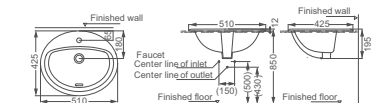

**HDL404**  
Countertop Washbasin  
Size: 550x465x215mm  
oval

**HDL1**  
Countertop Washbasin  
Size: 520x455x200mm  
oval

**HDL465**  
Countertop Washbasin  
Size: 555x465x195mm  
oval

**HDL405**  
Countertop Washbasin  
Size: 510x425x195mm  
oval