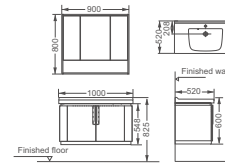

HDFL079B-07

Bathroom furniture
Size: 1000x520x600mm
High gloss white & dark matt
Soft close door
Ceramic basin HDFL079B
Material: plywood & Solid wood
3 Carton /SET