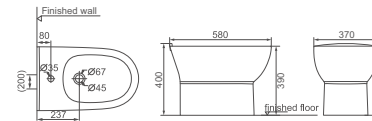

**HDC639/HDS339**

Washdown Close-coupled Toilet  
 Size: 690x380x800mm  
 S-trap: C=220mm  
 P-trap: P=180mm

**HDLP339/HDP339HB**

Washbasin With Half Pedestal  
 Size: 600x480x530mm

**HDB339**

Floorstanding Bidet  
 Size: 580x370x400mm

**HDC639WH**

Washdown Wall-hung Toilet  
 Size: 495x370x390mm  
 P-trap: Wall-hung

**HDB339NWH**

Wall-hung Bidet  
 Size: 485x355x335mm

**HDLP339/HDP339**

Washbasin With Full Pedestal  
 Size: 600x480x835mm