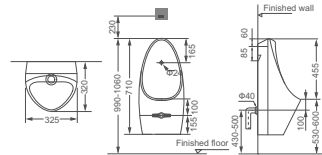

HDU718A
Wall-hung Urinal
Size: 470x360x725mm