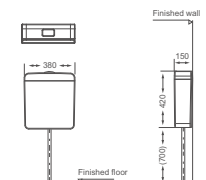

HDT103

Wall-hung Cistern
Size: 380x150x420mm