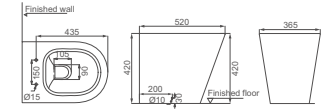

HDC623BTW

Washdown Floorstanding Toilet
Back To Wall
Size: 520x365x420mm
P-trap: P=180mm