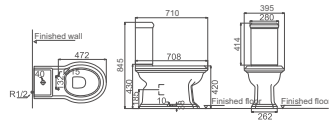

HDC546P/HDS546

Washdown Close-coupled Toilet
Size: 710x395x845mm
P-trap: P=180mm