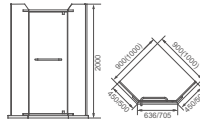

HD2103/HD2104

- Shower Enclosure
- HD2103: 900x900x1950mm
- HD2104: 1000x1000x1950mm
- Concise design;
- 8mm Completely Toughened Glass;
- Stainless Connection Frame;
- Connection, convenient using;
- Simple installation,making the best of space.