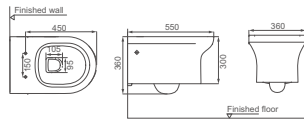

your private  
place seems to  
be vitalized

**HDC520/HDS520**

Washdown Close-coupled Toilet  
 Size: 680x380x820mm  
 S-trap: A=300mm,C=220mm,T=250mm  
 P-trap: P=180mm

**HDC520BTW**

Washdown Floorstanding Toilet  
 Back To Wall  
 Size: 550x360x405mm  
 P-trap: P=180mm

**HDB520BTW**

Floorstanding Bidet  
 Back To Wall  
 Size: 550x360x405mm

**HDC520WH**

Washdown Wall-hung Toilet  
 Size: 550x360x360mm  
 P-trap: Wall-hung

**HDB520WH**

Wall-hung Bidet  
 Size: 550x360x300mm

**HDLP520/HDP316**

Washbasin With Full Pedestal  
 A Size: 600x500x830mm  
 B Size: 700x500x830mm  
 C Size: 550x500x830mm

**HDLP520/HDP316H**

Washbasin With Half Pedestal  
 A Size: 600x500x470mm  
 B Size: 700x500x470mm  
 C Size: 550x500x470mm