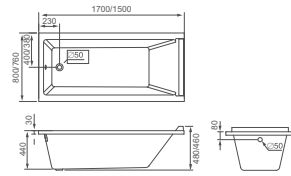

# BATHTUB

LET BATH FULL OF FUN

**HD1201/HD1202/HD1203**

Drop in bathtub  
 HD1201 Size: 1700x800x480mm  
 HD1202 Size: 1500x760x460mm  
 HD1203 Size: 1800x800x500mm  
 Without Drainer;  
 Pillow Optional.