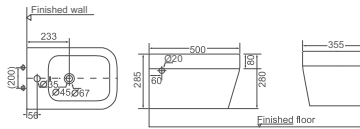

HDB540WH

Wall-hung Bidet
Size: 500x355x280mm