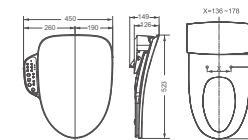

### HDH1005TW

Size: 523x450x149mm  
 rated power: 1140W  
 Power supply: ac 110V/60HZ  
 (Other voltages can be customized)  
 Water pressure requirement: 0.14MPa  
 (dynamic pressure)-0.8MPa (static pressure)  
 Mode of operation: handle control  
 Heating mode: instant heat type