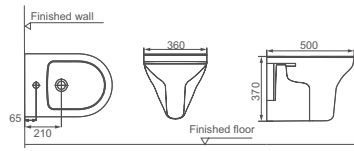

**HDC667WH**

Washdown Wall-hung Toilet  
Size: 500x370x820mm  
P-trap: Wall-hung

**HDC668WH**

Washdown Wall-hung Toilet  
Size: 520x360x370mm  
P-trap: Wall-hung

**HDB667WH**

Wall-hung Bidet  
Size: 500x360x370mm

**HDB668WH**

Wall-hung Bidet  
Size: 520x360x370mm

Everything is based on exquisite design skill, use the purest ceramic simple sense decorates a space, simple but elegant foil is clean. Body place among them, forget fatigue, enjoy detached and comfortable alone.