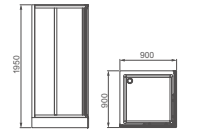

HD8838-80/90/100

- Shower Enclosure
- HD8838-80: 1000x1000x1800mm
- HD8838-90: 900x900x1800mm
- HD8838-100: 1000x1000x1800mm
- 5mm Completely Toughened Glass;
- Stainless Connection Frame;
- Double-door opening,wide access;
- Simple installation,making the best of space.