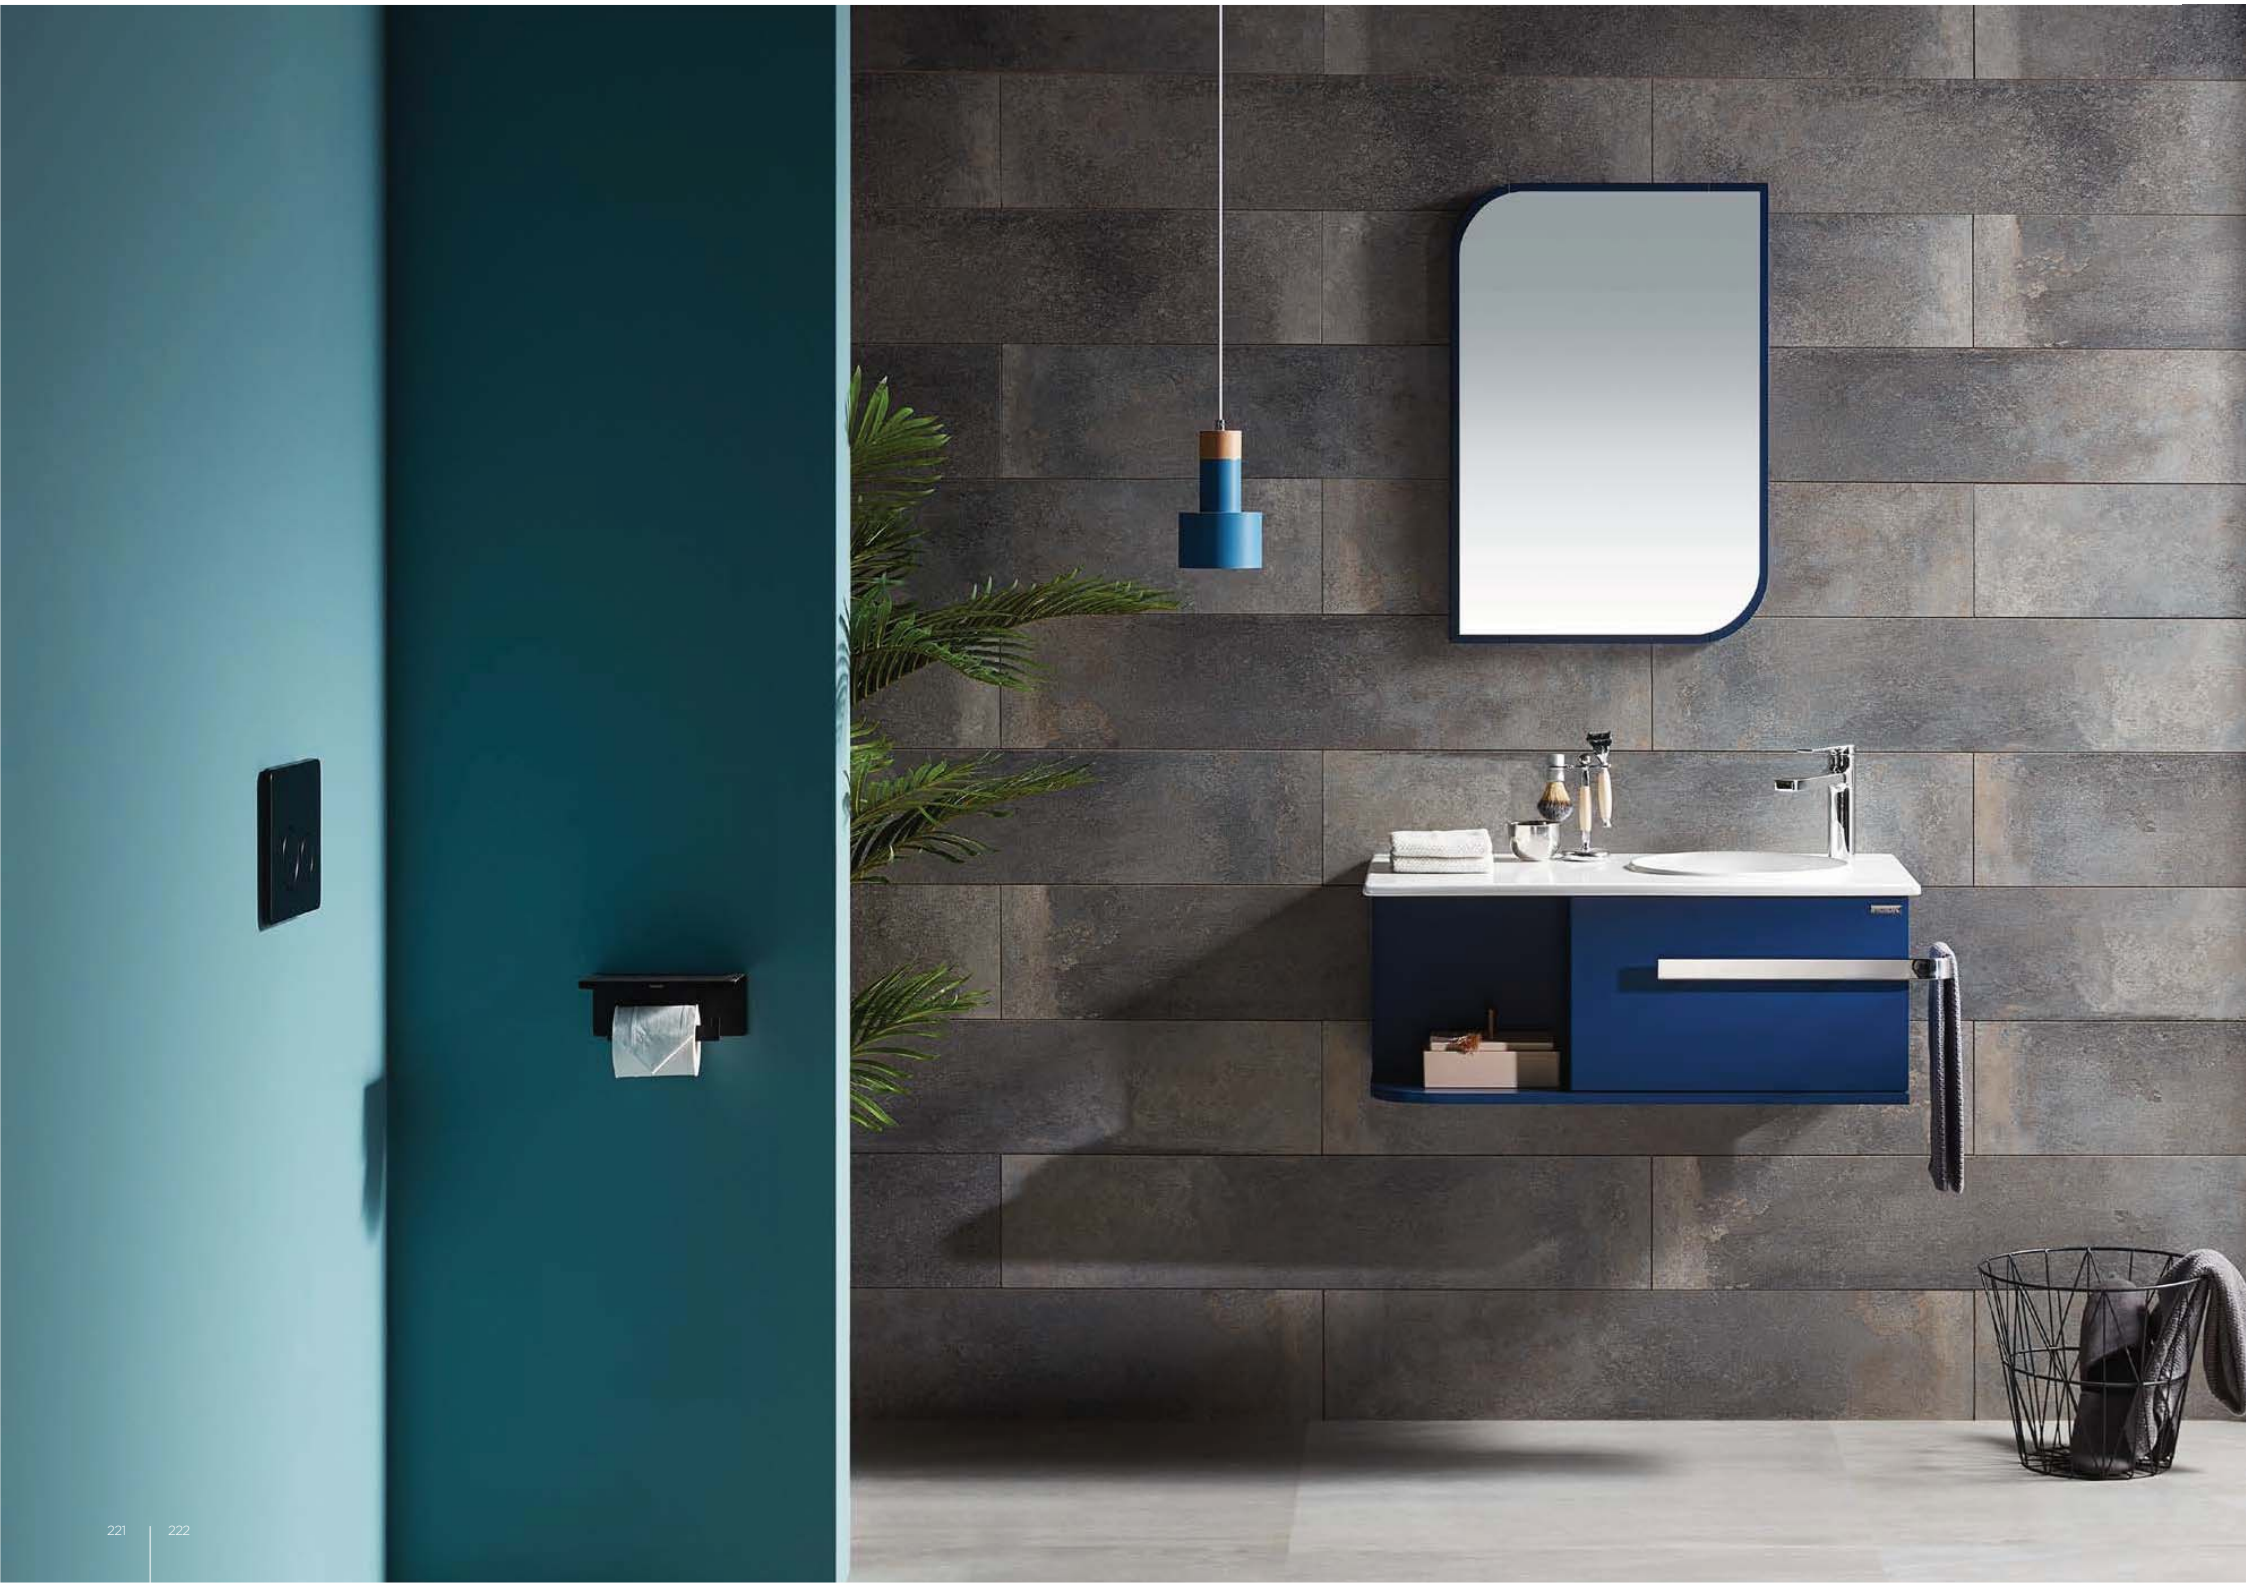

# ONE

Metal element decorates, curve mirror frame, which created the geometrical feeling. Modern style, light luxury decoration, built a harmonious overall atmosphere. Coloured glaze gold and quiet blue, mutual alternated cool and warm color, make the distinctive oriental quiet style bathroom appears a mysterious look. Rigorous craftsmanship makes low-key luxury appearance more durable.