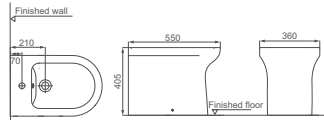

**HDB520BTW**

Floorstanding Bidet  
 Back To Wall  
 Size: 550x360x405mm

**HDC520WH**

Washdown Wall-hung Toilet  
 Size: 550x360x360mm  
 P-trap: Wall-hung

**HDB520WH**

Wall-hung Bidet  
 Size: 550x360x300mm