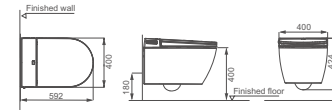

### HDE1126WH

Size: 592×400×424mm  
 rated power: 980W  
 Power supply: ac 220V 50HZ  
 (Other voltages can be customized)  
 Water pressure requirement:  
 0.07MPa (dynamic pressure)-0.75Mpa  
 (static pressure)  
 Heating mode: instant heat type  
 Drainage method: p-trap