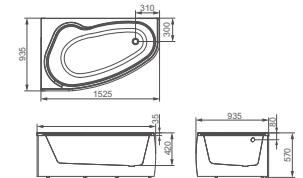

HD1835

Combined bathtub
Size: 1525x935x570mm
Drainer Optional:
1. Pop Up Waste 2. Rotate Drainer;
Faucet Optional;
Two side panels.