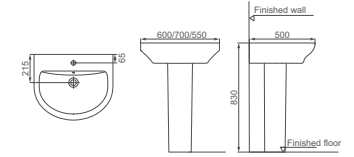

**HDB520BTW**

Floorstanding Bidet  
 Back To Wall  
 Size: 550x360x405mm

**HDC520WH**

Washdown Wall-hung Toilet  
 Size: 550x360x360mm  
 P-trap: Wall-hung

**HDB520WH**

Wall-hung Bidet  
 Size: 550x360x300mm

**HDLP520/HDP316**

Washbasin With Full Pedestal  
 A Size: 600x500x830mm  
 B Size: 700x500x830mm  
 C Size: 550x500x830mm

**HDLP520/HDP316H**

Washbasin With Half Pedestal  
 A Size: 600x500x470mm  
 B Size: 700x500x470mm  
 C Size: 550x500x470mm