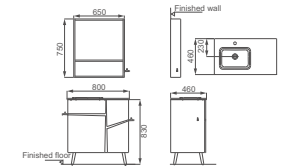

HDFL8129A

Bathroom furniture
Size: 800x460x830mm
Gloss White+Wood
1 door & 2 drawers
Material: Plywood
3 Cartons /SET