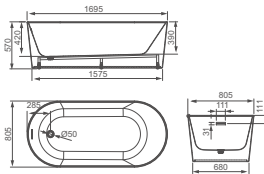

HD8621-1.7

Seamless bathtub
Size: 1695x805x570mm
Thin rim, Delicate design;
Independent design without restrictions from leaning walls;
Glossy inner surface and outer surface, easy cleaning;
Drainer Optional;
Seamless technology.