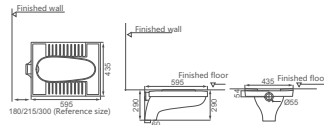

HDD33
Squatting Pan
Size: 615x405x195mm
Without Trap