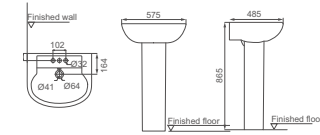

HDLP328A/HDP328

Washbasin With Full Pedestal
Size: 575x485x865mm