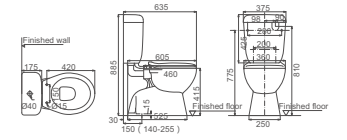

HDC615G/HDS615

Washdown Close-coupled Toilet
Size: 635x375x885mm
S-trap: G=150mm