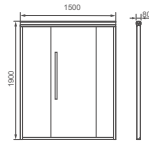

HD2501

- Shower Partition
- HD2501: custom-made size
- 8mm Completely Toughened Glass;
- Stainless Connection Frame;
- Double sliding door.

HD2502

HD2503

- Shower Partition
- HD2503: custom-made size
- 6mm Completely Toughened Glass;
- Stainless Connection Frame;
- Double sliding door.

HD2513

- Shower Partition
- HD2513: custom-made size
- 6mm Completely Toughened Glass;
- Stainless Connection Frame.

HD5672

- Shower Partition
- HD5672: custom-made size
- 6mm Completely Toughened Glass;
- Stainless Connection Frame.

HD9002

- Shower Partition
- HD9002: custom-made size
- 10mm Completely Toughened Glass;
- Stainless Connection Frame.

HD9851

- Shower Partition
- HD9851: custom-made size
- 8MM TEMPERED GLASS ;
- PIVOT SWIMMING DOOR.

HDN8G03-1M

- Shower Partition
- HDN8G03-1M: custom-made size
- 6MM TEMPERED GLASS;
- HINGE SWIMMING DOOR.

GROUND MASS