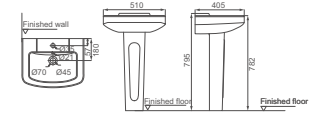

HDLP14A/HDP14

Washbasin With Full Pedestal
Size: 510x405x795mm