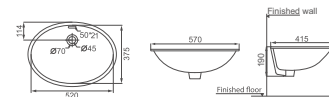

HDLU1

Undercounter Washbasin
Size: 570x415x190mm