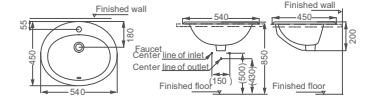

**HDL404**  
Countertop Washbasin  
Size: 550x465x215mm  
oval

**HDL1**  
Countertop Washbasin  
Size: 520x455x200mm  
oval

**HDL465**  
Countertop Washbasin  
Size: 555x465x195mm  
oval

**HDL405**  
Countertop Washbasin  
Size: 510x425x195mm  
oval