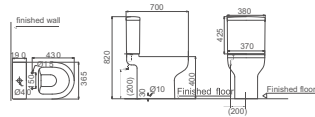

HDC517M/HDS517

Washdown Close-coupled Toilet
Size: 700x380x820mm
S-trap: T=250mm
P-trap: P=180mm