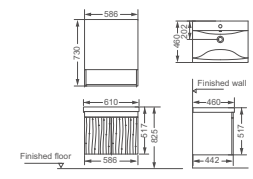

HDFL051-09-LC

Bathroom furniture
Size: 610x460x517mm
White matt
Soft close door
Ceramic basin HDFL051
Material: PVC
3 Carton /SET