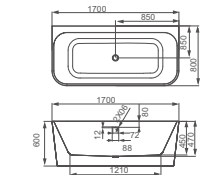

HD8625-1.5/1.7

Seamless bathtub
HD8625-1.5 Size: 1500x800x600mm
HD8625-1.7 Size: 1700x800x600mm
Back to wall design, round corner;
Glossy inner surface and outer surface, easy cleaning;
Drainer Optional
Seamless technology