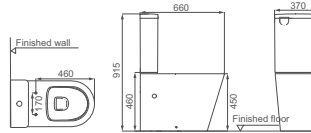

HDC623HP/HDS623

Washdown Close-coupled Toilet
Size: 660x370x815mm
P-trap: P=180mm