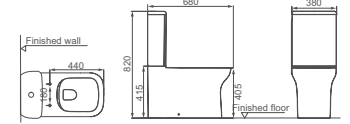

HDC662P/HDS520

Washdown Close-coupled Toilet
Size: 680x380x820mm
P-trap: P=180mm