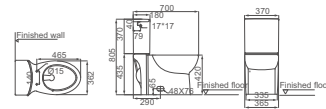

Jet Siphonic Close-coupled Toilet  
Size: 700x385x800mm  
S-trap: A=300mm

**HDC519HE/HDS519**

Jet Siphonic Close-coupled Toilet  
Size: 740x455x790mm  
S-trap: A=305mm

**HDC617HE/HDS617**

Jet Siphonic Close-coupled Toilet  
Size: 700x370x805mm  
S-trap: A=305mm