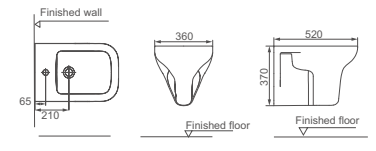

**HDC667WH**

Washdown Wall-hung Toilet  
Size: 500x370x820mm  
P-trap: Wall-hung

**HDC668WH**

Washdown Wall-hung Toilet  
Size: 520x360x370mm  
P-trap: Wall-hung

**HDB667WH**

Wall-hung Bidet  
Size: 500x360x370mm

**HDB668WH**

Wall-hung Bidet  
Size: 520x360x370mm

Everything is based on exquisite design skill, use the purest ceramic simple sense decorates a space, simple but elegant foil is clean. Body place among them, forget fatigue, enjoy detached and comfortable alone.