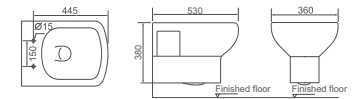

**HDLP605/HDP605**

Washbasin With Full Pedestal  
A Size: 550x420x850mm  
B Size: 600x420x850mm

**HDB391WH**

Wall-hung Bidet  
Size: 515x360x335mm

**HDLP391/HDP391**

Washbasin With Full Pedestal  
A Size: 540x445x868mm  
B Size: 645x495x868mm

**HDB201NS**

Floorstanding Bidet  
Size: 560x360x405mm

**HDLP391/HDP391H**

Washbasin With Half Pedestal  
A Size: 540x445x545mm  
B Size: 645x495x545mm

**HDC201NWH**

Washdown Wall-hung Toilet  
Size: 530x380x390mm  
P-trap: Wall-hung