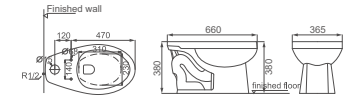

HDC224

Jet Siphonic Close-coupled Toilet
Size: 660x365x380mm
S-trap: A=300mm