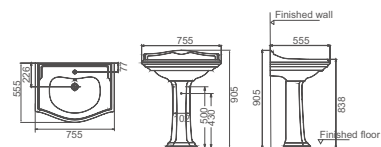

**HDB546**

Floorstanding Bidet  
 Size: 560x400x420mm

**HDLP369/HDP369**

Washbasin With Full Pedestal  
 Size: 680x520x925mm

**HDLP546/HDP546**

Washbasin With Full Pedestal  
 Size: 755x555x905mm

**HDCY245P/HDSY245**