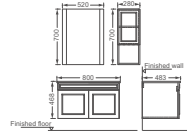

HDFL035L

Bathroom cabinet
Size: 800x485x70mm
Matt dark color; 2 doors, soft close hinge
Rust-prevention hardware accessories
Ceramic basin HDFL035
Material: Plywood; 4 CartonS /SET