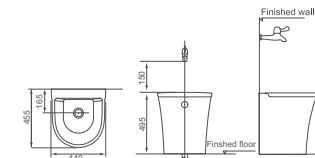

**HDT4**  
Mop Sink  
Size: 550x490x605mm

**HDT8**  
Mop Sink  
Size: 480x410x590mm

**HDT9**  
Mop Sink  
Size: 450x400x645mm

**HDT12**  
Mop Sink  
Size: 435x430x665mm

**HDT15**  
Mop Sink  
Size: 440x455x495mm