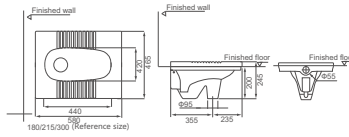

HDD45
Squatting Pan
Size: 525x405x220mm
With Trap

HDD5L
Squatting Pan
Size: 525x465x245mm
With Trap

HDD8
Squatting Pan
Size: 585x470x250mm
With Trap

HDD55B
Squatting Pan
Size: 605x450x330mm
With Trap

HDD1
Squatting Pan
Size: 640x460x320mm
With Trap