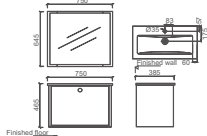

HDFL8100C-02N