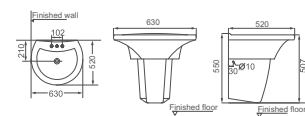

HDLP023/HDP023HB

Washbasin With Half Pedestal
Size: 630x520x550mm