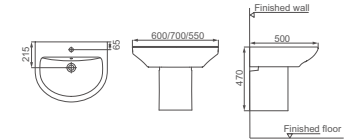

**HDB520BTW**

Floorstanding Bidet  
 Back To Wall  
 Size: 550x360x405mm

**HDC520WH**

Washdown Wall-hung Toilet  
 Size: 550x360x360mm  
 P-trap: Wall-hung

**HDB520WH**

Wall-hung Bidet  
 Size: 550x360x300mm

**HDLP520/HDP316**

Washbasin With Full Pedestal  
 A Size: 600x500x830mm  
 B Size: 700x500x830mm  
 C Size: 550x500x830mm

**HDLP520/HDP316H**

Washbasin With Half Pedestal  
 A Size: 600x500x470mm  
 B Size: 700x500x470mm  
 C Size: 550x500x470mm