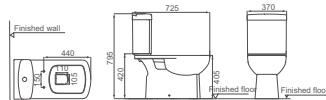

**HDC675/HDS15**

Washdown Close-coupled Toilet  
 Size: 730x395x760mm  
 S-trap: A=300mm, T=250mm

**HDC587WH**

Washdown Wall-hung Toilet  
 Size: 530x360x360mm  
 P-trap: Wall-hung

**HDC672/HDS201D**

Washdown Close-coupled Toilet  
 Size: 725x370x795mm  
 S-trap: A=300mm, T=250mm