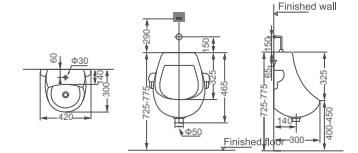

HDU460

Wall-hung Urinal
Size: 420x300x465mm