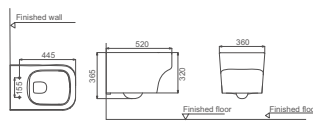

HDC453NWH

Washdown Wall-hung Toilet
Size: 520x360x365mm
P-trap: Wall-hung