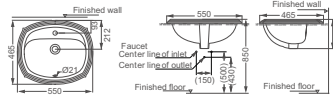

**HDL404**  
Countertop Washbasin  
Size: 550x465x215mm  
oval

**HDL1**  
Countertop Washbasin  
Size: 520x455x200mm  
oval

**HDL465**  
Countertop Washbasin  
Size: 555x465x195mm  
oval

**HDL405**  
Countertop Washbasin  
Size: 510x425x195mm  
oval