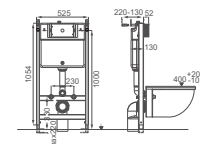

CONCEALED CISTERN

CONCEALED CISTERN

A40

A41

A42

A43

A44

A45

A46

HDHS3001
Concealed Cistern

HDHS3010
Concealed Cistern

B40

HDHS3101
Concealed Cistern

HDHS3102
Concealed Cistern

C40

HDHS3201
Concealed Cistern