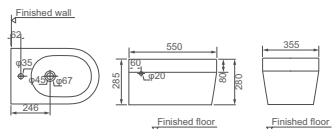

HDB541WH

Wall-hung Bidet
Size: 550x355x285mm