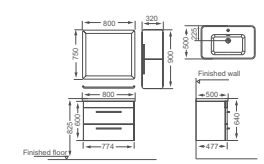

HDFL6192A-01

Bathroom furniture
Size: 800x500x640mm
High gloss white
Soft close
Ceramic basin HDFL6192A
Material: plywood
4 Carton /SET