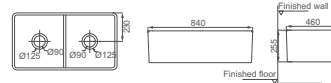

**HDLS30**  
Square Singel Sink  
Size: 760x460x255mm

**HDLS33**  
Square Singel Sink  
Size: 840x460x255mm

**HDLS33D**  
Square Double Sink  
Size: 840x460x255mm

**HDT1**  
Mop Sink  
Size: 445x360x590mm