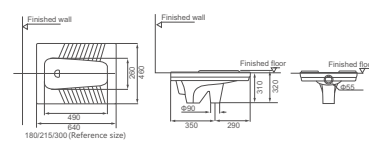

HDD45
Squatting Pan
Size: 525x405x220mm
With Trap

HDD5L
Squatting Pan
Size: 525x465x245mm
With Trap

HDD8
Squatting Pan
Size: 585x470x250mm
With Trap

HDD55B
Squatting Pan
Size: 605x450x330mm
With Trap

HDD1
Squatting Pan
Size: 640x460x320mm
With Trap