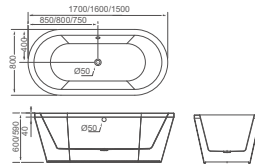

HD1502/HD1503/HD1505

Freestanding bathtub
HD1502 Size: 1700x800x600mm
HD1503 Size: 1600x800x590mm
HD1505 Size: 1500x800x590mm
Independent design without restrictions from leaning walls;
Glossy inner surface traditional bathtub surface, easy cleaning;
Rotating flush system;
Two Piece Bathtub.