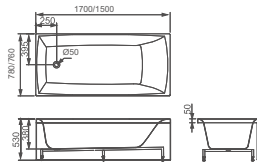

HD1305/HD1306

Combined bathtub
HD1305 Size: 1700x780x530mm
HD1306 Size: 1500x760x530mm
Drainer Optional:
1. Pop Up Waste 2. Rotate Drainer;
Faucet Optional;
One front panel.