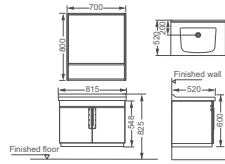

HDFL079A-07

Bathroom furniture
Size: 815x520x600mm
High gloss white & dark matt
Soft close door
Ceramic basin HDFL079A
Material: plywood & Solid wood
3 Carton /SET