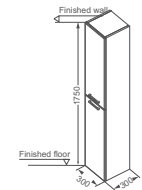

CG001

Bathroom furniture
Size: 300x300x1750mm
White matt
2 doors ,Soft close hinge
Material: MDF
1 Carton /SET