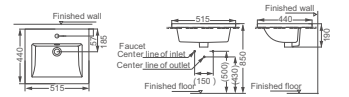

HDL423

Countertop Washbasin
Size: 515x440x190mm