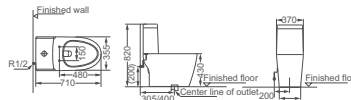

HDC6198

HDC6295

Jet Siphonic One-piece Toilet
Size: 730x405x780mm
S-trap: A=300mm,B=400mm

HDC6291

HDC6289

Jet Siphonic One-piece Toilet
Size: 720x430x730mm
S-trap: A=300mm,B=400mm

HDC6162

Jet Siphonic One-piece Toilet
Size: 700x400x725mm
S-trap: A=300mm,B=400mm,C=220mm

HDC6213HE

Jet Siphonic One-piece Toilet
Size: 730x420x735mm
S-trap: A=305mm

HDC6115

HDC6214HE

Jet Siphonic One-piece Toilet
Size: 740x460x745mm
S-trap: A=305mm

HDC6195

HDC6140HE

Jet Siphonic One-piece Toilet
Size: 730x460x715mm
S-trap: A=305mm