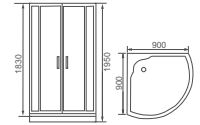

HD8837-80/90/100

- Shower Enclosure
- HD8837-80: 800x800x1800mm
- HD8837-90: 900x900x1800mm
- HD8837-100: 1000x1000x1800mm
- 5mm Completely Toughened Glass;
- Stainless Connection Frame;
- Double-door opening,wide access;
- Simple installation,making the best of space.