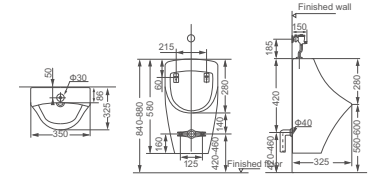

**HDU026**  
Wall-hung Urinal  
Size: 320x360x565mm

**HDU027**  
Wall-hung Urinal  
Size: 355x350x600mm

**HDU016**  
Wall-hung Urinal  
Size: 420x355x765mm

**HDU580A**  
Wall-hung Urinal  
Size: 350x325x590mm