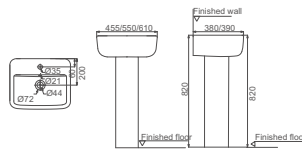

HDLPY511/HDPY511

Washbasin With Full Pedestal
A Size: 455x390x820mm
B Size: 550x390x830mm
C Size: 610x390x825mm