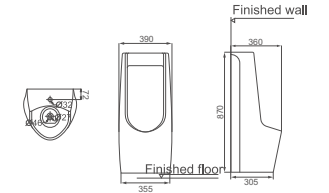

HDU928
Pedestal Urinal
Size: 395x390x930mm