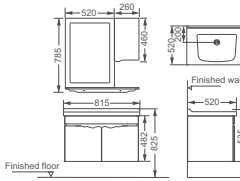

HDFL079A-08

Bathroom furniture
Size: 815x520x535mm
High gloss white
Soft close door
Ceramic basin HDFL079A
Material: PVC
4 Carton /SET