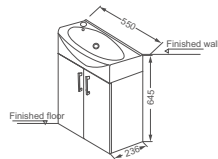

HDFL8109-01

Bathroom furniture
Size: 540x235x630mm
White matt /Matt Gray
2 doors ,soft-closed hinge
Ceramic basin HD8109
Material: MDF
3 Cartons /SET