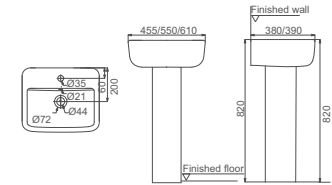

**HDCY511P/HDSY511**

Washdown Close-coupled Toilet  
 Size: 630x380x800mm  
 P-trap: P=180mm

**HDC541BTW**

Washdown Floorstanding Toilet  
 Back To Wall  
 Size: 550x350x410mm  
 P-trap: P=180mm

**HDLPY511/HDPY511**

Washbasin With Full Pedestal  
 A Size: 455x390x820mm  
 B Size: 550x390x830mm  
 C Size: 610x390x825mm

**HDB541BTW**

Floorstanding Bidet  
 Back To Wall  
 Size: 550x355x410mm

**HDC309/HDS309**

Washdown Close-coupled Toilet  
 Size: 705x415x950mm  
 S-trap: C=220mm  
 P-trap: P=180mm