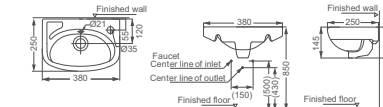

HDWL009

Wall-hung Washbasin
Size: 380x250x145mm