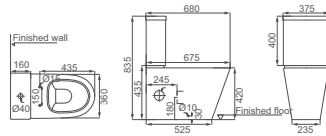

**HDB427BTWS**

Floorstanding Bidet  
 Back To Wall  
 Size: 540x370x405mm

**HDLP427/HDP427**

Washbasin With Full Pedestal  
 Size: 600x455x855mm

**HDC527WH**

Washdown Wall-hung Toilet  
 Size: 550x365x370mm  
 P-trap: Wall-hung

**HDLP427/HDP427H**

Washbasin With Half Pedestal  
 Size: 600x455x500mm

**HDC623/HDS423**

Washdown Close-coupled Toilet  
Size: 680x375x835mm  
S-trap: C=220mm  
P-trap: P=180mm

**HDB423WH**

Wall-hung Bidet  
Size: 525x365x300mm