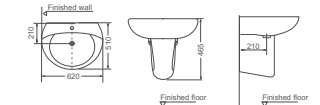

HDLP11A/HDP11HB

Washbasin With Half Pedestal
A Size: 620x510x465mm