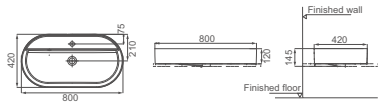

HDA076B

Art Washbasin
Size: 800x420x145mm