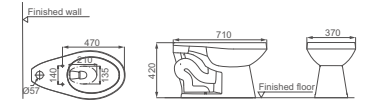

HDC679

Jet Siphonic Close-coupled Toilet
Size: 710x370x420mm
S-trap: A=300mm