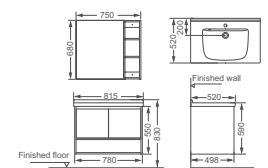

HDFL079A-B8

Bathroom furniture
Size: 815x520x590mm
9015 & 1914 melamine
Soft close doors
Ceramic basin HDFL079A
Material: plywood
5 Carton /SET