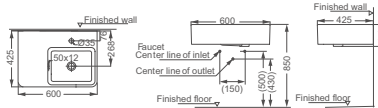

**HDWL317A**

Wall-hung Washbasin  
Size: 585x455x200mm

**HDWL038L**

Wall-hung Washbasin  
Size: 600x425x170mm

**HDLP020**

Wall-hung Washbasin  
Size: 500x395x185mm

**HDWL038R**

Wall-hung Washbasin  
Size: 600x425x170mm