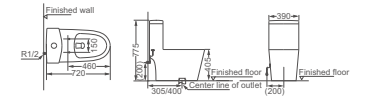

HDC6215

Jet Siphonic One-piece Toilet
Size: 720x390x775mm
S-trap: A=300mm,B=400mm