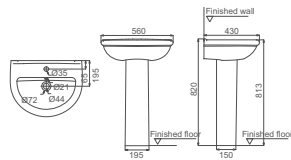

HDLP588/HDP588

Washbasin With Full Pedestal
Size: 560x430x820mm