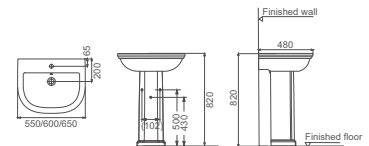

## HDLP669/HDP609

Washbasin With Full Pedestal  
 A Size: 550x480x820mm  
 B Size: 600x480x820mm  
 C Size: 650x480x820mm

In addition to its luxurious design, this series can meet the comfortable, practical and aesthetic requirements to create an elegant bathroom full of artistic charm for you.