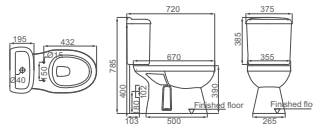

Wall-hung Bidet  
Size: 520x360x335mm

**HDLP11/HDP11**

Washbasin With Full Pedestal  
A Size: 620x510x850mm  
B Size: 555x450x850mm

**HDLP113/HDP113**

Washbasin With Full Pedestal  
Size: 630x500x840mm

**HDLP513/HDP316H**

Washbasin With Half Pedestal  
Size: 630x500x480mm

**HDLP453**

One-piece Washbasin  
Size: 600x500x830mm

**HDC588P/HDS588**

Washdown Close-coupled Toilet  
Size: 720x375x785mm  
P-trap: P=180mm

**HDC425NP/HDS453N**