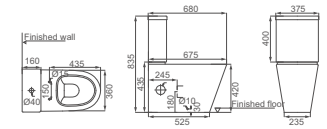

**HDLP300/HDP300B**

Washbasin With Full Pedestal  
B Size: 810x545x875mm  
C Size: 1010x545x875mm

**HDC300WH**

Washdown Wall-hung Toilet  
Size: 535x355x375mm  
P-trap: Wall-hung

**HDLP300/HDP300C**

Double Pedestal Washbasin  
B Size: 810x545x860mm  
C Size: 1010x545x860mm

**HDB300WH**

Wall-hung Bidet  
Size: 530x345x370mm

**HDC691P/HDS691**

Washdown Close-coupled Toilet  
 Size: 600x385x790mm  
 S-trap: P=180mm

**HDC623/HDS423**

Washdown Close-coupled Toilet  
 Size: 680x375x835mm  
 S-trap: C=220mm  
 P-trap: P=180mm