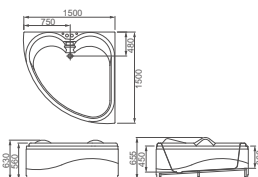

HD150

Massage bathtub
Size: 1500x1500x655mm
Corner design;
Computer control panel;
Rubber handle black rubber pillow;
Big jet nozzle colorful bottom light;
Double person bathtub stainless steel bracket;
Anti-sliding at bottom Automatic drainage system;
Auto protection function for pump