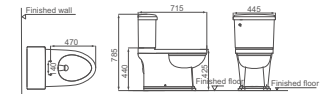

HDC638HE/HDS638

Jet Siphonic Close-coupled Toilet
Size: 715x445x785mm
S-trap: A=305mm