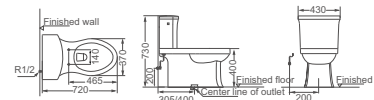

HDC6289

Jet Siphonic One-piece Toilet
Size: 720x430x730mm
S-trap: A=300mm,B=400mm