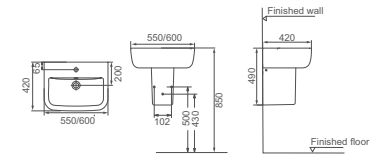

HDLP605/HDP605H

Washbasin With Half Pedestal
A Size: 550x420x490mm
B Size: 600x420x490mm