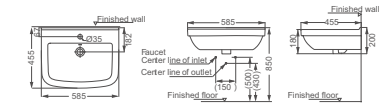

HDWL317A

Wall-hung Washbasin
Size: 585x455x200mm