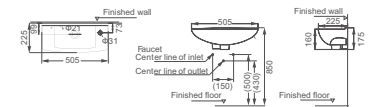

**HDWL010**

Wall-hung Washbasin  
Size: 675x525x225mm  
Handicapped

**HDWL039L**

Wall-hung Washbasin  
Size: 600x425x170mm

**HDWL007**

Wall-hung Washbasin  
Size: 505x225x175mm

**HDWL039R**

Wall-hung Washbasin  
Size: 600x425x170mm