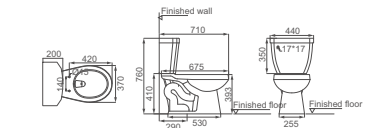

HDC417R/HDS328

Jet Siphonic Close-coupled Toilet
Size: 710x440x760mm
S-trap: A=300mm