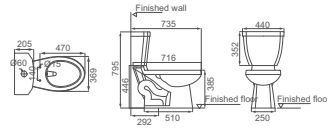

HDC395E/HDS328

Jet Siphonic Close-coupled Toilet
Size: 735x440x795mm
S-trap: A=305mm