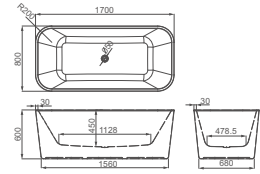

HD8628-1.7

Seamless bathtub
Size: 1700x800x600mm
Square bathtub with round corner;
Independent design without restrictions
from leaning walls;
Glossy inner surface and outer surface,
easy cleaning;
Pop up drainer;
Seamless technology.