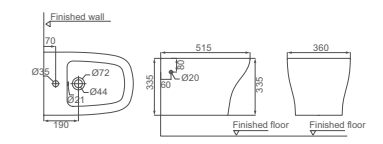

**HDB391**

Floorstanding Bidet  
Size: 570x360x400mm

**HDC605/HDS605**

Washdown Close-coupled Toilet  
Size: 660x360x800mm  
S-trap: C=220mm  
P-trap: P=180mm

**HDC591WH**

Washdown Wall-hung Toilet  
Size: 515x365x365mm  
P-trap: Wall-hung

**HDLP605/HDP605**

Washbasin With Full Pedestal  
A Size: 550x420x850mm  
B Size: 600x420x850mm

**HDB391WH**

Wall-hung Bidet  
Size: 515x360x335mm

**HDLP391/HDP391**

Washbasin With Full Pedestal  
A Size: 540x445x868mm  
B Size: 645x495x868mm