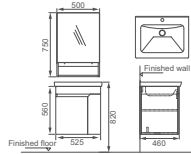

DP4902GL/R

Bathroom furniture
Size: 555x490x610mm
Light wood & matt white
Soft close
Material: plywood & solid wood
3 Carton /SET