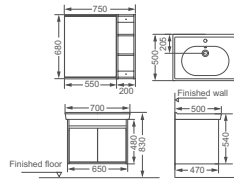

HDFL086A-C7

Bathroom furniture
Size: 700x500x550mm
White & wood melamine
Soft close doors
Ceramic basin HDFL086A
Material: plywood
4 Carton /SET