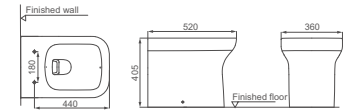

**HDC662P/HDS520**

Washdown Close-coupled Toilet  
Size: 680x380x820mm  
P-trap: P=180mm

**HDC620BTW**

Washdown Floorstanding Toilet  
Back To Wall  
Size: 550x360x405mm  
P-trap: P=180mm

**HDC662BTW**

Washdown Floorstanding Toilet  
Back To Wall  
Size: 520x360x405mm  
P-trap: P=180mm