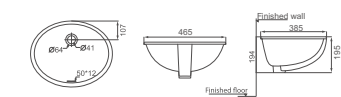

HDLU005

Undercounter Washbasin
Size: 465x385x195mm