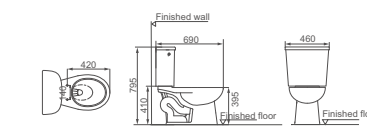

Jet Siphonic Close-coupled Toilet  
 Size: 730x440x755mm  
 S-trap: A=300mm

**HDC416HE/HDS208E**

Jet Siphonic Close-coupled Toilet  
 Size: 735x430x795mm  
 S-trap: A=300mm

**HDC458R/HDS371BM**

Jet Siphonic Close-coupled Toilet  
 Size: 690x460x795mm  
 S-trap: A=300mm