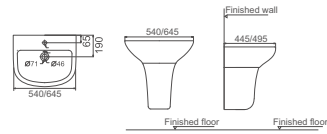

HDLP391/HDP391H

Washbasin With Half Pedestal
A Size: 540x445x545mm
B Size: 645x495x545mm