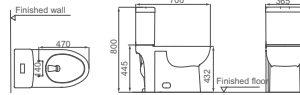

HDC637HE/HDS637

Jet Siphonic Close-coupled Toilet
Size: 700x385x800mm
S-trap: A=300mm