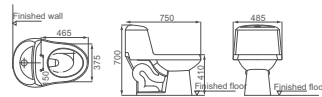

HDC6110

Jet Siphonic One-piece Toilet
Size: 750x485x700mm
S-trap: A=300mm