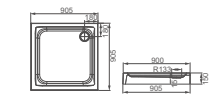

**HDST1280L**

- Shower Tray
- HDST1280L: 1205x905x150mm
- Neo-Angle shape shower tray

**HDST9940**

- Shower Tray
- HDST9940: 900x900x40mm
- Square shape shower tray
- Euro style

**HDST9090L**

- Shower Enclosure
- HDST9940L: 905x905x150mm
- Square shape shower tray