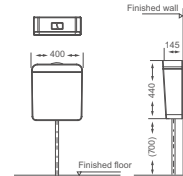

Wall-hung Cistern  
Size: 400x140x385mm

**HDT105**

Wall-hung Cistern  
Size: 400x145x440mm

**HDTS201**

Wall-hung Cistern  
Size: 380x154x378mm

**HDT107**

Wall-hung Cistern  
Size: 400x145x440mm

**HDT101**