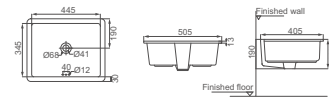

HDLU021

Undercounter Washbasin
Size: 505x405x190mm