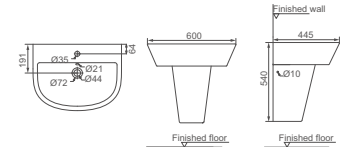

HDLP423/HDP423H

Washbasin With Half Pedestal
Size: 600x445x540mm