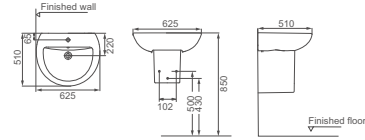

**HDLP583/HDP583**

Washbasin With Full Pedestal  
Size: 625x510x890mm

**HDLP583/HDP583H**

Washbasin With Half Pedestal  
Size: 625x510x450mm

**HDLP014N/HDP014C**

Washbasin With Full Pedestal  
Size: 630x515x895mm