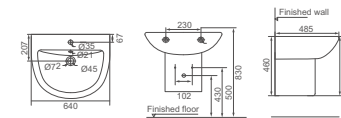

HDLP309/HDP309HB

Washbasin With Half Pedestal
Size: 640x485x460mm