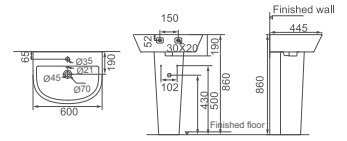

HDLP423/HDP423

Washbasin With Full Pedestal
Size: 600x445x800mm