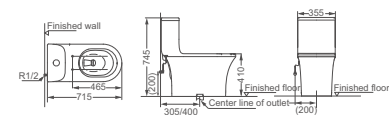

HDC6285

Jet Siphonic One-piece Toilet
Size: 715x355x745mm
S-trap: A=300mm,B=400mm