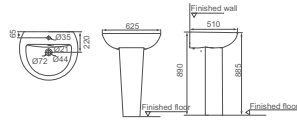

**HDC522/HDS522**

Washdown Close-coupled Toilet  
 Size: 685x380x795mm  
 S-trap: C=220mm  
 P-trap: P=180mm

**HDLP583/HDP583**

Washbasin With Full Pedestal  
Size: 625x510x890mm

**HDCI513BTW**

Washdown Floorstanding Toilet  
Back To Wall  
Size: 515x365x425mm  
P-trap: P=180mm