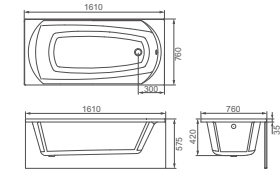

HD1834-1.6/1.7

Combined bathtub
HD1834-1.6 Size: 1810x780x575mm
HD1834-1.7 Size: 1700x760x575mm
Drainer Optional:
1. Pop Up Waste 2. Rotate Drainer;
Faucet Optional.