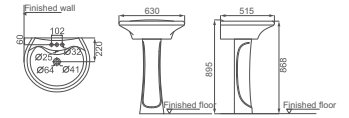

**HDLP583/HDP583**

Washbasin With Full Pedestal  
Size: 625x510x890mm

**HDLP583/HDP583H**

Washbasin With Half Pedestal  
Size: 625x510x450mm

**HDLP014N/HDP014C**

Washbasin With Full Pedestal  
Size: 630x515x895mm