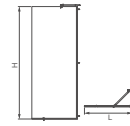

HD9851

- Shower Partition
- HD9851: custom-made size
- 8MM TEMPERED GLASS ;
- PIVOT SWIMMING DOOR.