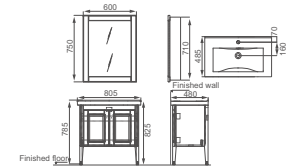

DP4992CG

Bathroom furniture
Size: 800x480x810mm
Dark matt
Soft close
Material: solid wood & plywood
3 Carton /SET