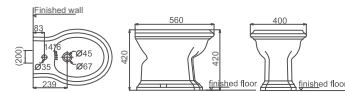

HDB546

Floorstanding Bidet
Size: 560x400x420mm