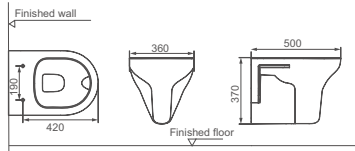

The same collection with bidet  
HDB660BTW;  
with pedestal basin  
HDLP660/HDP605  
HDLP660/HDP605H  
Refer to page 99/100

**HDC668P/HDS628**

Washdown Close-coupled Toilet  
Size: 650x370x820mm  
P-trap: P=180mm

**HDC667WH**

Washdown Wall-hung Toilet  
Size: 500x370x820mm  
P-trap: Wall-hung

**HDC668WH**

Washdown Wall-hung Toilet  
Size: 520x360x370mm  
P-trap: Wall-hung

**HDB667WH**

Wall-hung Bidet  
Size: 500x360x370mm

**HDB668WH**

Wall-hung Bidet  
Size: 520x360x370mm

Everything is based on exquisite design skill, use the purest ceramic simple sense decorates a space, simple but elegant foil is clean. Body place among them, forget fatigue, enjoy detached and comfortable alone.