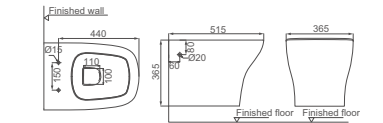

**HDB391**

Floorstanding Bidet  
Size: 570x360x400mm

**HDC605/HDS605**

Washdown Close-coupled Toilet  
Size: 660x360x800mm  
S-trap: C=220mm  
P-trap: P=180mm

**HDC591WH**

Washdown Wall-hung Toilet  
Size: 515x365x365mm  
P-trap: Wall-hung

**HDLP605/HDP605**

Washbasin With Full Pedestal  
A Size: 550x420x850mm  
B Size: 600x420x850mm

**HDB391WH**

Wall-hung Bidet  
Size: 515x360x335mm

**HDLP391/HDP391**

Washbasin With Full Pedestal  
A Size: 540x445x868mm  
B Size: 645x495x868mm