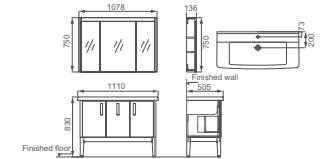

DP4995AG

Bathroom furniture
Size: 1100x500x825mm
High gloss white & dark matt
Soft close
Material: solid wood & plywood
3 Carton /SET