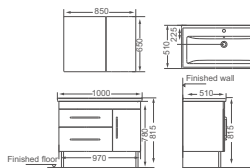

HDFL8138B-H10

Bathroom furniture
Size: 1000x510x815mm
Melamine 1067-20
Soft close drawers
Ceramic basin HDFL8138B
Material: plywood
3 Carton /SET