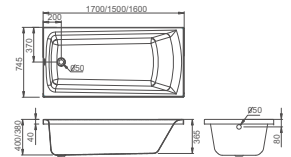

HD1319/HD1320/HD1328

Drop in bathtub
HD1319 Size: 1700x745x400mm
HD1320 Size: 1500x745x400mm
HD1328 Size: 1600x745x380mm
Without Drainer;
Pillow Optional.