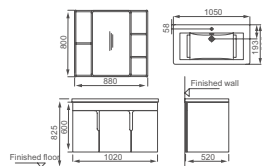

DP4987G-03

Bathroom furniture
Size: 1050x535x640mm
Matt white
Soft close
Material: solid wood & plywood
3 Carton /SET