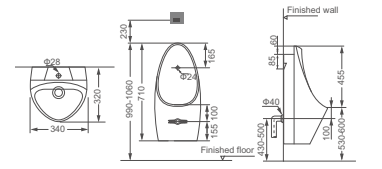

**HDU031A**  
Wall-hung Urinal  
Size: 385x400x750mm

**HDU007**  
Wall-hung Urinal  
Size: 320x365x770mm

**HDU025A**  
Wall-hung Urinal  
Size: 388x340x760mm

**HDU012A**  
Wall-hung Urinal  
Size: 340x320x710mm