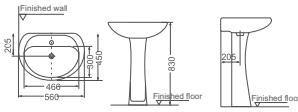

**HDLP023/HDP023HB**

Washbasin With Half Pedestal  
Size: 630x520x550mm

**HDLP9/HDP9**

Washbasin With Full Pedestal  
Size: 610x510x785mm

**HDLP7/HDP303**

Washbasin With Full Pedestal  
Size: 560x450x830mm