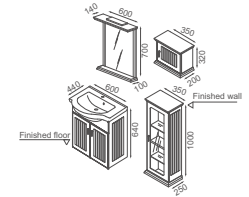

HDFL097C-03

room furniture
Size: 600x420x840mm
White matt
2 doors ,Soft close hinge
Ceramic basin HDFL097C
Material: MDF
5 Cartons /SET