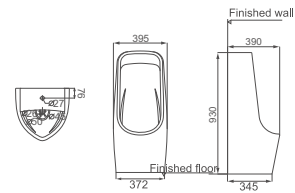

HDUV001
Urinal Cistern
Size: 100x390x830mm