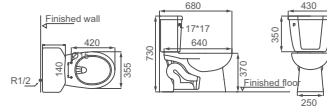

Jet Siphonic Close-coupled Toilet  
 Size: 745x460x830mm  
 S-trap: A=300mm

**HDC678**

Jet Siphonic Close-coupled Toilet  
 Size: 710x370x390mm  
 S-trap: A=300mm

**HDC208HA/HDS208E**

Jet Siphonic Close-coupled Toilet  
 Size: 690x430x730mm  
 S-trap: A=300mm