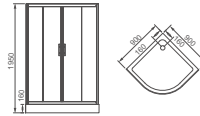

HD1611/HD2101

- Shower Enclosure
- HD1611: 1000x1000x1800mm
- HD2101: 900x900x1800mm
- 5mm Completely Toughened Glass;
- Stainless Connection Frame;
- Double-door opening,wide access;
- Simple installation,making the best of space.