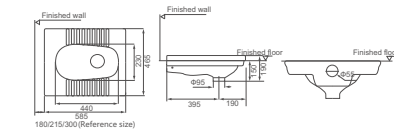

HDD1
Squatting Pan
Size: 640x460x320mm
With Trap