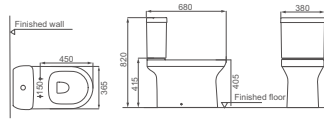

HDC520/HDS520

Washdown Close-coupled Toilet
Size: 680x380x820mm
S-trap: A=300mm,C=220mm,T=250mm
P-trap: P=180mm