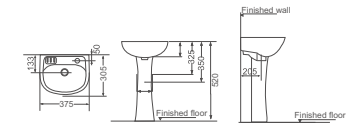

HDLP304B/HDP304B

Washbasin With Full Pedestal
Size: 375x305x520mm
Children