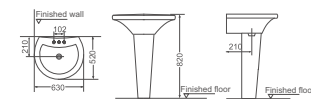

HDLP023/HDP023

Washbasin With Full Pedestal
Size: 630x520x820mm