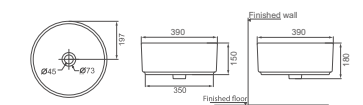

HDA026

Art Washbasin
Size: 390x390x180mm