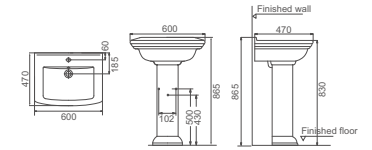

Washdown Close-coupled Toilet  
 Size: 730x525x780mm  
 P-trap: P=180mm

**HDLPY244/HDPY244**

Washbasin With Full Pedestal  
A Size: 625x510x910mm  
B Size: 560x470x900mm

**HDLP300A/HDP300**

Washbasin With Full Pedestal  
Size: 600x470x865mm

**HDC300P/HDS300**

Washdown Close-coupled Toilet  
Size: 665x415x795mm  
P-trap: P=180mm

**HDLP300A/HDP300H**

Washbasin With Half Pedestal  
Size: 600x470x540mm

**HDB300**

Floorstanding Bidet  
Size: 570x360x430mm