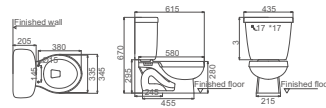

HDC529A/HDS256B

Jet Siphonic Close-coupled Toilet
Size: 615x435x670mm
S-trap: A=300mm