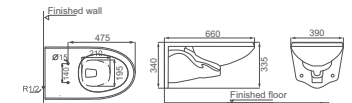

**HDC679**

Jet Siphonic Close-coupled Toilet  
 Size: 710x370x420mm  
 S-trap: A=300mm

**HDC331A/HDS256B**

Jet Siphonic Close-coupled Toilet  
 Size: 680x430x765mm  
 S-trap: A=300mm

**HDC337WH**

Jet Siphonic Wall-hung Toilet  
 Size: 660x390x340mm  
 Top inlet spud or Back inlet spud  
 P-trap: Wall-hung