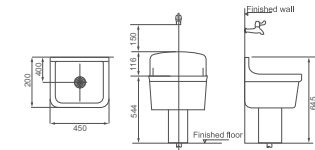

HDT9
Mop Sink
Size: 450x400x645mm