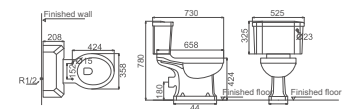

HDCY245P/HDSY245

Washdown Close-coupled Toilet
Size: 730x525x780mm
P-trap: P=180mm