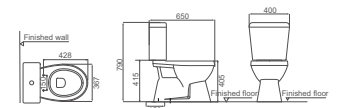

Washdown Close-coupled Toilet  
 Size: 635x375x915mm  
 S-trap: G=150mm

**HDC596GY/HDS396B**

Washdown Close-coupled Toilet  
 Size: 690x360x845mm  
 S-trap: G=150mm

**HDC257G/HDS257**

Washdown Close-coupled Toilet  
 Size: 650x400x790mm  
 S-trap: G=140mm