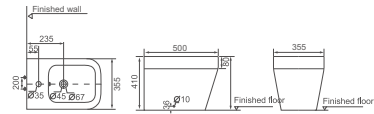

HDB540BTW

Floorstanding Bidet
Back To Wall
Size: 500x355x410mm