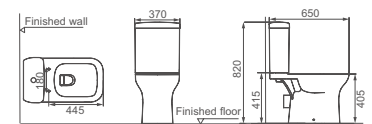

HDC668P/HDS628

Washdown Close-coupled Toilet
Size: 650x370x820mm
P-trap: P=180mm