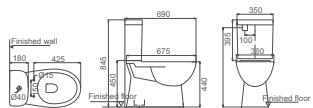

HDC596GY/HDS396B

Washdown Close-coupled Toilet
Size: 690x360x845mm
S-trap: G=150mm