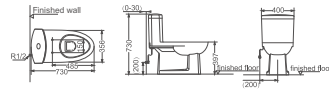

HDC6116

Washdown One-piece Toilet
Size: 730x400x730mm
S-trap: A=300mm, B=400mm