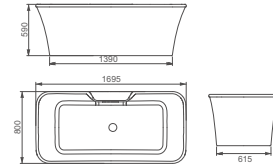

HD1601

Seamless bathtub
Size: 1695x800x590mm
Square design;
Independent design without restrictions
from leaning walls;
Glossy inner surface and outer surface,
easy cleaning;
Drainer Optional;
Seamless technology