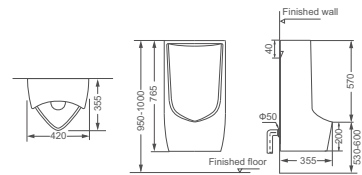

**HDU026**  
Wall-hung Urinal  
Size: 320x360x565mm

**HDU027**  
Wall-hung Urinal  
Size: 355x350x600mm

**HDU016**  
Wall-hung Urinal  
Size: 420x355x765mm

**HDU580A**  
Wall-hung Urinal  
Size: 350x325x590mm