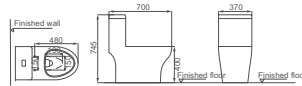

HDC6189

HDC180

Jet Siphonic One-piece Toilet
Size: 670x380x665mm
S-trap:A=300mm,
B=400mm,C=220mm

HDC6151

HDC6001

Jet Siphonic One-piece Toilet
Size: 715x430x750mm
S-trap:A=300mm,
B=400mm,C=220mm

HDC6110

Jet Siphonic One-piece Toilet
Size: 750x485x700mm
S-trap: A=300mm

HDC6196

Jet Siphonic One-piece Toilet
Size: 685x375x695mm
S-trap:A=300mm,
B=400mm,C=220mm