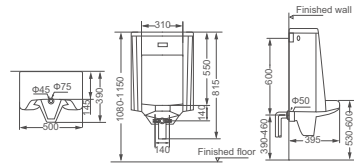

HDU460
Wall-hung Urinal
Size: 420x300x465mm