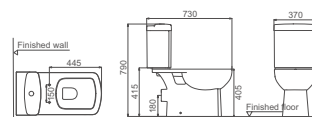

**HDB201NS**

Floorstanding Bidet  
Size: 560x360x405mm

**HDLP391/HDP391H**

Washbasin With Half Pedestal  
A Size: 540x445x545mm  
B Size: 645x495x545mm

**HDC201NWH**

Washdown Wall-hung Toilet  
Size: 530x380x390mm  
P-trap: Wall-hung

**HDC201N/HDS201D**

Washdown Close-coupled Toilet  
Size: 720x370x790mm  
S-trap: A=300mm,C=220mm,T=250mm  
P-trap: P=180mm

**HDB201NWH**

Wall-hung Bidet  
Size: 530x380x320mm

**HDCB201N/HDS201E**

Washdown Close-coupled Toilet  
Size: 730x370x790mm  
S-trap: A=300mm,C=220mm,T=250mm  
P-trap: P=180mm

**HDLP201N/HDP201N**

Washbasin With Full Pedestal  
NA Size: 650x495x830mm  
NB Size: 600x495x830mm

**HDB201N**

Floorstanding Bidet  
Size: 560x360x405mm

**HDLP201N/HDP201NH**

Washbasin With Half Pedestal  
NA Size: 650x495x500mm  
NB Size: 600x495x500mm