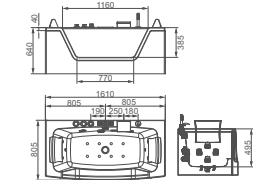

HD1709

Massage bathtub
Size: 1610x805x640mm
Three side panels,glass panel;
Air Button And Air Adjustment;
Powerful water massage function with 1HP pump;
2 big nozzle,8 small ultrathin jet nozzle;
High grade brass mixer and water fall;
Comfortable double backrest with rubber pillow;
10 mm tempered glass front panel;
Automatic drainage system;
Auto protection function for pump..