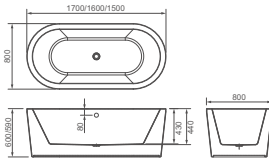

**HD1515**

Seamless bathtub  
 Size: 1800x800x730mm  
 Integer independent design, conveniently installation anywhere;  
 Seamless technology  
 Drainer Optional

**HD1502N/HD1503N/HD1505N**

Seamless bathtub  
 HD1502N Size: 1700x800x600mm  
 HD1503N Size: 1600x800x590mm  
 HD1505N Size: 1500x800x590mm  
 Independent design without restrictions from leaning walls;  
 Glossy inner surface and outer surface, easy cleaning;  
 Rotating flush system;  
 Seamless technology.