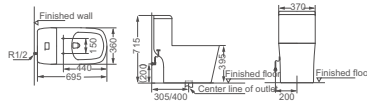

HDC6290

HDC161

Jet Siphonic One-piece Toilet
Size: 710x365x720mm
S-trap: A=300mm,B=400mm

HDC6192

HDC6209

Jet Siphonic One-piece Toilet
Size: 720x390x740mm
S-trap: A=300mm,B=400mm

HDC6292

HDC6212

Jet Siphonic One-piece Toilet
Size: 700x390x725mm
S-trap: A=300mm,B=400mm

HDC6282

HDC6215

Jet Siphonic One-piece Toilet
Size: 720x390x775mm
S-trap: A=300mm,B=400mm

HDC6280

HDC6285

Jet Siphonic One-piece Toilet
Size: 715x355x745mm
S-trap: A=300mm,B=400mm