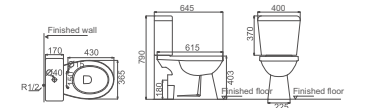

HDC257/HDS257

Washdown Close-coupled Toilet
Size: 645x400x790mm
S-trap: C=220mm, MT=250mm
P-trap: P=180mm, P=120mm