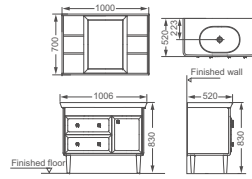

**HDFL6131A-09**

Bathroom furniture  
 Size: 810x515x830mm  
 Dark matt  
 Soft close  
 Ceramic basin FL6131A  
 Material: solid wood & plywood  
 3 Carton /SET

**HDFL6131B-09**

Bathroom furniture  
 Size: 1006x520x830mm  
 Dark matt  
 Soft close  
 Ceramic basin FL6131B  
 Material: solid wood & plywood  
 3 Carton /SET