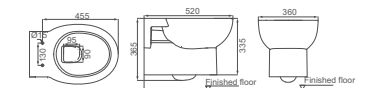

HDC563WH

Washdown Wall-hung Toilet
Size: 520x380x365mm
P-trap: Wall-hung