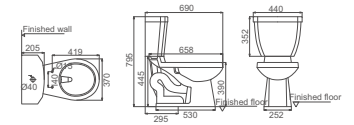

Jet Siphonic Close-coupled Toilet  
Size: 695x370x765mm  
S-trap: A=300mm, B=400mm

**HDC463HE/HDS463**

Jet Siphonic Close-coupled Toilet  
Size: 725x385x795mm  
S-trap: A=305mm

**HDC395A/HDS328**

Jet Siphonic Close-coupled Toilet  
Size: 690x440x795mm  
S-trap: A=305mm