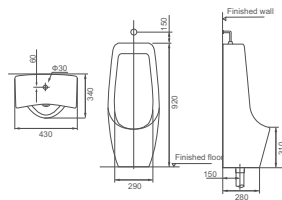

HDU960A
Pedestal Urinal
Size: 420x350x960mm

HDU005
Pedestal Urinal
Size: 390x360x670mm

HDU928
Pedestal Urinal
Size: 395x390x930mm

HDUV001
Urinal Cistern
Size: 100x390x830mm

HDU920
Pedestal Urinal
Size: 375x380x925mm

HDU900
Pedestal Urinal
Size: 430x340x920mm