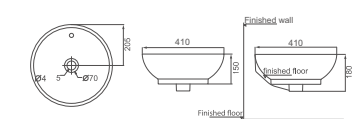

**HDA026**

Art Washbasin  
Size: 390x390x180mm

**HDA005**

Art Washbasin  
Size: 425x435x195mm

**HDA041**

Art Washbasin  
Size: 400x400x175mm

**HDA004**

Art Washbasin  
Size: 410x410x180mm