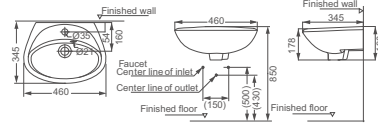

**HDWL009**

Wall-hung Washbasin  
Size: 380x250x145mm

**HDWL003**  
Wall-hung Washbasin  
Size: 500x225x155mm

**HDWL001**  
Wall-hung Washbasin  
Size: 460x345x190mm

**HDLPC1**  
Wall-hung Washbasin  
Size: 495x370x150mm