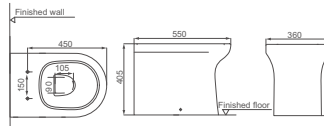

**HDB520BTW**

Floorstanding Bidet  
 Back To Wall  
 Size: 550x360x405mm

**HDC520WH**

Washdown Wall-hung Toilet  
 Size: 550x360x360mm  
 P-trap: Wall-hung

**HDB520WH**

Wall-hung Bidet  
 Size: 550x360x300mm

**HDLP520/HDP316**

Washbasin With Full Pedestal  
 A Size: 600x500x830mm  
 B Size: 700x500x830mm  
 C Size: 550x500x830mm

**HDLP520/HDP316H**

Washbasin With Half Pedestal  
 A Size: 600x500x470mm  
 B Size: 700x500x470mm  
 C Size: 550x500x470mm