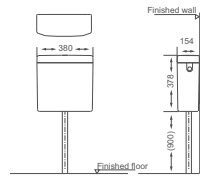

Wall-hung Cistern  
Size: 400x140x385mm

**HDT105**

Wall-hung Cistern  
Size: 400x145x440mm

**HDTS201**

Wall-hung Cistern  
Size: 380x154x378mm

**HDT107**

Wall-hung Cistern  
Size: 400x145x440mm

**HDT101**