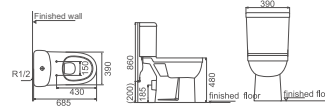

HDC9901HP/HDS9901A

Washdown Close-coupled Toilet
Size: 695x390x860mm
P-trap: P=180mm