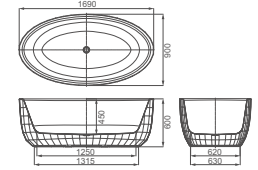

HD8633-1.7

Seamless bathtub
Size: 1690x900x600mm
Thin rim,Delicate design;
Oval shape bathtub,diamond panel;
Independent design without restrictions
from leaning walls;
Glossy inner surface and outer surface,easy
cleaning;
Drainer Optional;
Seamless technology diamond shape design