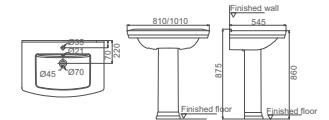

HDLP300/HDP300B

Washbasin With Full Pedestal
B Size: 810x545x875mm
C Size: 1010x545x875mm