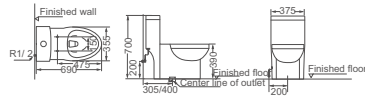

HDC6189

HDC180

Jet Siphonic One-piece Toilet
Size: 670x380x665mm
S-trap:A=300mm,
B=400mm,C=220mm

HDC6151

HDC6001

Jet Siphonic One-piece Toilet
Size: 715x430x750mm
S-trap:A=300mm,
B=400mm,C=220mm

HDC6110

Jet Siphonic One-piece Toilet
Size: 750x485x700mm
S-trap: A=300mm

HDC6196

Jet Siphonic One-piece Toilet
Size: 685x375x695mm
S-trap:A=300mm,
B=400mm,C=220mm