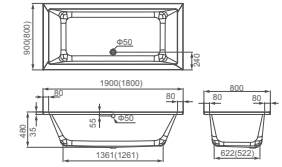

HD1847-1.8

Drop in bathtub
Size: 1800x800x460mm
Without Drainer;
Pillow Optional.