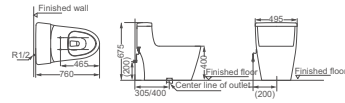

HDC6290

HDC161

Jet Siphonic One-piece Toilet
Size: 710x365x720mm
S-trap: A=300mm,B=400mm

HDC6192

HDC6209

Jet Siphonic One-piece Toilet
Size: 720x390x740mm
S-trap: A=300mm,B=400mm

HDC6292

HDC6212

Jet Siphonic One-piece Toilet
Size: 700x390x725mm
S-trap: A=300mm,B=400mm

HDC6282

HDC6215

Jet Siphonic One-piece Toilet
Size: 720x390x775mm
S-trap: A=300mm,B=400mm

HDC6280

HDC6285

Jet Siphonic One-piece Toilet
Size: 715x355x745mm
S-trap: A=300mm,B=400mm