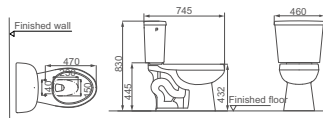

HDC458HE/HDS371BM

Jet Siphonic Close-coupled Toilet
Size: 745x460x830mm
S-trap: A=300mm