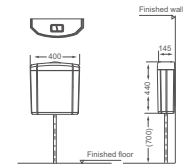

HDT105

Wall-hung Cistern
Size: 400x145x440mm