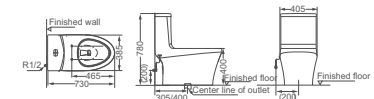

HDC6295

Jet Siphonic One-piece Toilet
Size: 730x405x780mm
S-trap: A=300mm,B=400mm