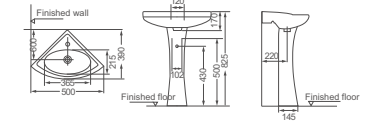

HDLPC2/HDP002

Washbasin With Full Pedestal
Size: 500x390x825mm