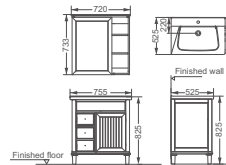

HDFL8105-02

Bathroom furniture
Size: 755x525x825mm
MATT WHITE
Soft close hinge
Ceramic basin FL8105
Material: poplar solid wood & plywood
3 Carton /SET