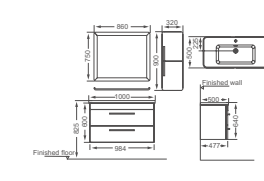

HDFL6192B-01

Bathroom furniture
Size: 1000x500x640mm
high gloss white
Soft close
Ceramic basin HDFL6192B
Material: plywood
4 Carton /SET