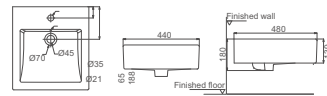

HDA6108
Art Washbasin
Size: 510x445x200mm
rectangle