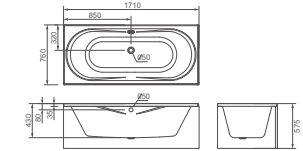

HD1833-1.7/1.8

Combined bathtub
HD1833-1.7 Size: 1710x760x575mm
HD1833-1.8 Size: 1810x810x575mm
Drainer Optional:
1. Pop Up Waste 2. Rotate Drainer;
Faucet Optional;
Two side panels design.