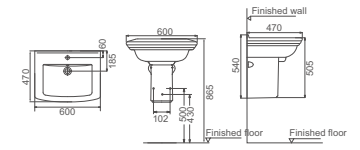

Washdown Close-coupled Toilet  
 Size: 730x525x780mm  
 P-trap: P=180mm

**HDLPY244/HDPY244**

Washbasin With Full Pedestal  
A Size: 625x510x910mm  
B Size: 560x470x900mm

**HDLP300A/HDP300**

Washbasin With Full Pedestal  
Size: 600x470x865mm

**HDC300P/HDS300**

Washdown Close-coupled Toilet  
Size: 665x415x795mm  
P-trap: P=180mm

**HDLP300A/HDP300H**

Washbasin With Half Pedestal  
Size: 600x470x540mm

**HDB300**

Floorstanding Bidet  
Size: 570x360x430mm