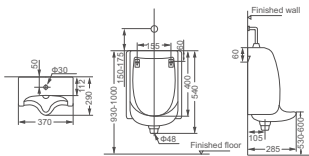

HDU032
Pedestal Urinal
Size: 380x400x1000mm