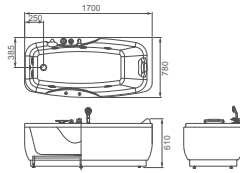

**HD8153**

Combined bathtub  
 Size: 1710x760x590mm  
 Drainer Optional:  
 1. Pop Up Waste 2. Rotate Drainer;  
 Faucet Optional;  
 Two side panels,with two handles.

**HD4501/HD4601/HD4701**

Massage bathtub  
 Size: 1500x770x610mm  
 Size: 1610x770x630mm  
 Size: 1700x780x610mm  
 economic bathtub,only massage function,air switch;  
 Powerful water massage with 6 Jet nozzle(1.0 HP);  
 Copper Mixer;  
 Drainer Optional 1. Pop Up Waste 2. Rotate Drainer;  
 Insulation wall(creepage protection)