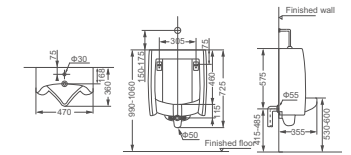

**HDU012B**  
Wall-hung Urinal  
Size: 290x320x725mm

**HDU620B**  
Wall-hung Urinal  
Size: 415x345x665mm

**HDU012C**  
Wall-hung Urinal  
Size: 325x320x710mm

**HDU718A**  
Wall-hung Urinal  
Size: 470x360x725mm