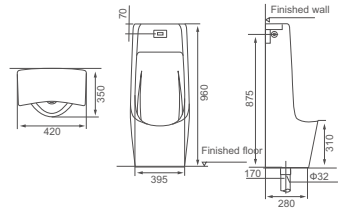

HDU005
Pedestal Urinal
Size: 390x360x670mm