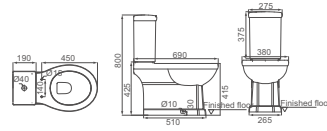

HDC609/HDS609A

Washdown Close-coupled Toilet
Size: 690x380x800mm
S-trap: C=220mm
P-trap: P=180mm