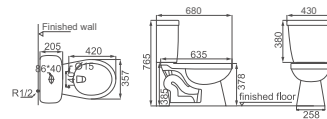

HDC331A/HDS256B

Jet Siphonic Close-coupled Toilet
Size: 680x430x765mm
S-trap: A=300mm