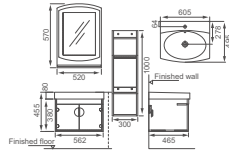

DP4985G

Bathroom furniture
Size: 605x495x455mm
High gloss white
Soft close
Material: pvc & plywood
4 Carton /SET