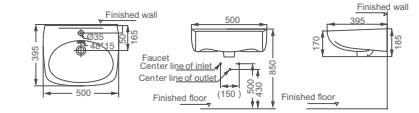

**HDWL317A**

Wall-hung Washbasin  
Size: 585x455x200mm

**HDWL038L**

Wall-hung Washbasin  
Size: 600x425x170mm

**HDLP020**

Wall-hung Washbasin  
Size: 500x395x185mm

**HDWL038R**

Wall-hung Washbasin  
Size: 600x425x170mm