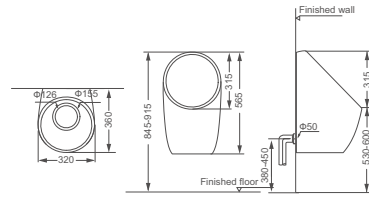

**HDU026**  
Wall-hung Urinal  
Size: 320x360x565mm

**HDU027**  
Wall-hung Urinal  
Size: 355x350x600mm

**HDU016**  
Wall-hung Urinal  
Size: 420x355x765mm

**HDU580A**  
Wall-hung Urinal  
Size: 350x325x590mm