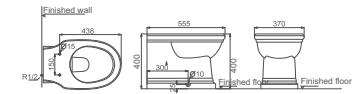

HDC369BTW

Washdown Floorstanding Toilet
Back To Wall
Size: 555x370x400mm
P-trap: P=180mm