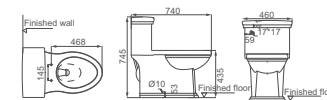

HDC6214HE

Jet Siphonic One-piece Toilet
Size: 740x460x745mm
S-trap: A=305mm