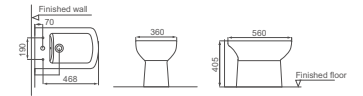

HDB201NS

Floorstanding Bidet
Size: 560x360x405mm