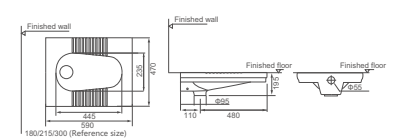

**HDD55B**  
Squatting Pan  
Size: 605x450x330mm  
With Trap

**HDD6**  
Squatting Pan  
Size: 585x465x190mm  
Without Trap

**HDD1**  
Squatting Pan  
Size: 640x460x320mm  
With Trap

**HDD11**  
Squatting Pan  
Size: 590x470x195mm  
Without Trap