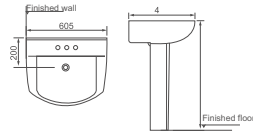

**HDLP610A/HDP610H**

Washbasin With Half Pedestal  
Size: 525x450x485mm

**HDLP14A/HDP14**

Washbasin With Full Pedestal  
Size: 510x405x795mm

**HDLP133/HDP133**

Washbasin With Full Pedestal  
Size: 605x460x835mm