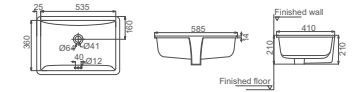

HDLU024N

Undercounter Washbasin
Size: 585x410x210mm