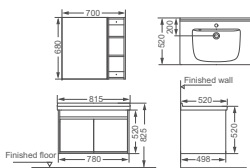

HDFL079A-A8

Bathroom furniture
Size: 815x520x520mm
Matt white & 10136 melamine
Soft close doors
Ceramic basin HDFL079A
Material: plywood
3 Carton /SET