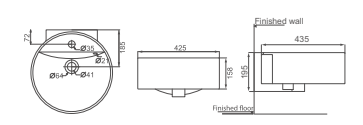

HDA005

Art Washbasin
Size: 425x435x195mm