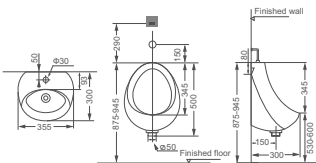

HDU011
Pedestal Urinal
Size: 425x390x1110mm