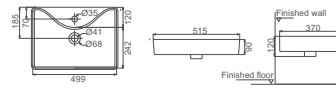

**HDA053**  
Art Washbasin  
Size: 470x350x160mm

**HDA055T**  
Art Washbasin  
Size: 500x420x150mm

**HDA064**  
Art Washbasin  
Size: 515x370x120mm  
rectangle

**HDA6108**  
Art Washbasin  
Size: 510x445x200mm  
rectangle