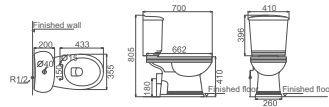

HDC236P/HDS236

Washdown Close-coupled Toilet
Size: 700x410x805mm
P-trap: P=180mm