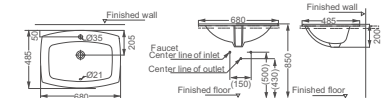

**HDL16**  
Countertop Washbasin  
Size: 610x490x195mm  
oval

**HDL406**  
Countertop Washbasin  
Size: 485x485x200mm  
oval

**HDL431**  
Countertop Washbasin  
Size: 560x480x195mm  
oval

**HDL18**  
Countertop Washbasin  
Size: 680x485x200mm  
rectangle