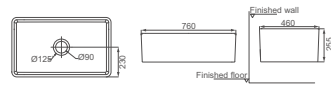

**HDLS30**  
Square Singel Sink  
Size: 760x460x255mm

**HDLS33**  
Square Singel Sink  
Size: 840x460x255mm

**HDLS33D**  
Square Double Sink  
Size: 840x460x255mm

**HDT1**  
Mop Sink  
Size: 445x360x590mm