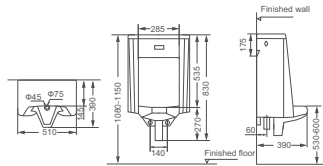

HDU400
Wall-hung Urinal
Size: 260x310x400mm