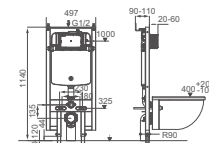

CONCEALED CISTERN

CONCEALED CISTERN

A40

A41

A42

A43

A44

A45

A46

HDHS3001
Concealed Cistern

HDHS3010
Concealed Cistern

B40

HDHS3101
Concealed Cistern

HDHS3102
Concealed Cistern

C40

HDHS3201
Concealed Cistern