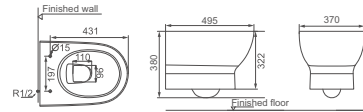

HDC639WH

Washdown Wall-hung Toilet
Size: 495x370x390mm
P-trap: Wall-hung