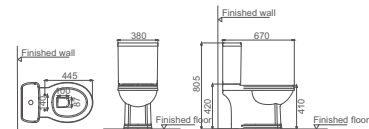

HDC669/HDS669

Washdown Close-coupled Toilet
Size: 670x380x805mm
S-trap: C=220mm
P-trap: P=180mm