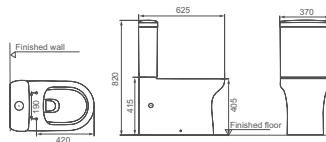

HDC665P/HDS628

Washdown Close-coupled Toilet
Size: 625x370x820mm
P-trap: P=180mm