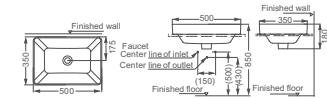

**HDL580**  
Countertop Washbasin  
Size: 400x400x180mm

**HDL506**  
Countertop Washbasin  
Size: 495x495x185mm

**HDL581**  
Countertop Washbasin  
Size: 400x400x180mm

**HDL582**  
Countertop Washbasin  
Size: 500x350x180mm