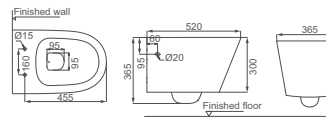

HDC623WH

Washdown Wall-hung Toilet
Size: 520x365x365mm
P-trap: Wall-hung