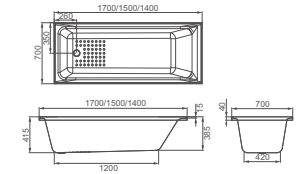

HD8152-1.4/1.5/1.7

Drop in bathtub
HD8152-1.4 Size: 1400x700x415mm
HD8152-1.5 Size: 1500x700x415mm
HD8152-1.7 Size: 1700x700x415mm
Without Drainer;
Pillow Optional.