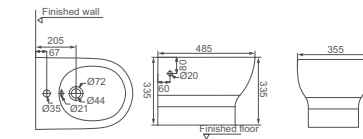

HDB339NWH

Wall-hung Bidet
Size: 485x355x335mm