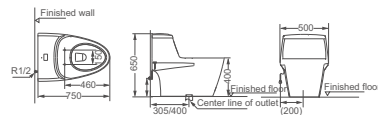

HDC6290

HDC161

Jet Siphonic One-piece Toilet
Size: 710x365x720mm
S-trap: A=300mm,B=400mm

HDC6192

HDC6209

Jet Siphonic One-piece Toilet
Size: 720x390x740mm
S-trap: A=300mm,B=400mm

HDC6292

HDC6212

Jet Siphonic One-piece Toilet
Size: 700x390x725mm
S-trap: A=300mm,B=400mm

HDC6282

HDC6215

Jet Siphonic One-piece Toilet
Size: 720x390x775mm
S-trap: A=300mm,B=400mm

HDC6280

HDC6285

Jet Siphonic One-piece Toilet
Size: 715x355x745mm
S-trap: A=300mm,B=400mm