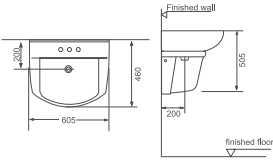

HDLP133/HDP133H

Washbasin With Half Pedestal
Size: 605x460x505mm