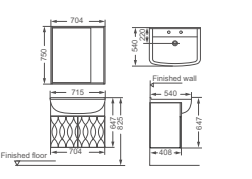

HDFL039-05-LS

Bathroom furniture
Size: 715x540x647mm
White matt+Light green color
Soft close
Ceramic basin FL039
Material: PVC
3 Carton /SET