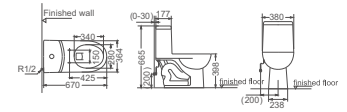

HDC180

Jet Siphonic One-piece Toilet
Size: 670x380x665mm
S-trap:A=300mm,
B=400mm,C=220mm