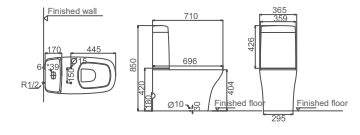

HDC591P/HDS391

Washdown Close-coupled Toilet
Size: 710x365x850mm
S-trap: C=220mm
P-trap: P=180mm