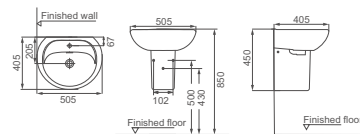

HDLPK4/HDP4H

Washbasin With Half Pedestal
Size: 505x405x450mm