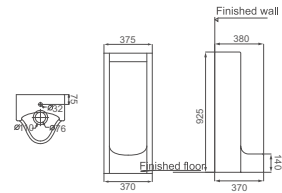

HDU900
Pedestal Urinal
Size: 430x340x920mm