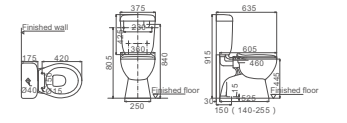

HDC615HG/HDS615

Washdown Close-coupled Toilet
Size: 635x375x915mm
S-trap: G=150mm