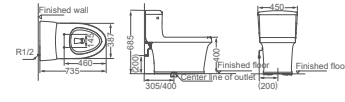

HDC6290

HDC161

Jet Siphonic One-piece Toilet
Size: 710x365x720mm
S-trap: A=300mm,B=400mm

HDC6192

HDC6209

Jet Siphonic One-piece Toilet
Size: 720x390x740mm
S-trap: A=300mm,B=400mm

HDC6292

HDC6212

Jet Siphonic One-piece Toilet
Size: 700x390x725mm
S-trap: A=300mm,B=400mm

HDC6282

HDC6215

Jet Siphonic One-piece Toilet
Size: 720x390x775mm
S-trap: A=300mm,B=400mm

HDC6280

HDC6285

Jet Siphonic One-piece Toilet
Size: 715x355x745mm
S-trap: A=300mm,B=400mm