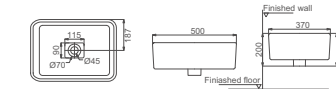

HDA6108
Art Washbasin
Size: 510x445x200mm
rectangle