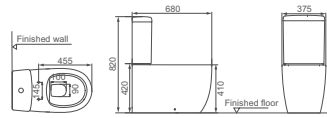

HDC510/HDS510

Washdown Close-coupled Toilet
Size: 680x375x820mm
S-trap: C=220mm
P-trap: P=180mm