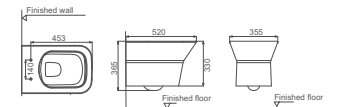

HDC425NWH

Washdown Wall-hung Toilet
Size: 520x355x365mm
P-trap: Wall-hung