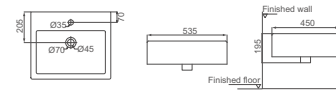

HDA6108
Art Washbasin
Size: 510x445x200mm
rectangle