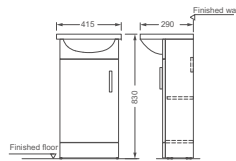

HDFL087

Bathroom Furniture
Size: 415x290x830mm
High gloss finish white color;
1 door, soft close hinge,
Rust-prevention hardware accessories
Ceramic basin HDFL087
All IN ONE PACKAGE
Material: MDF & PB.