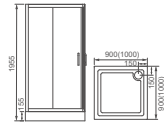

HD2102/HD1610

- Shower Enclosure
- HD2102: 900x900x1800mm
- HD1610: 1000x1000x1800mm
- 5mm Completely Toughened Glass;
- Stainless Connection Frame;
- Double-door opening,wide access;
- Simple installation,making the best of space.