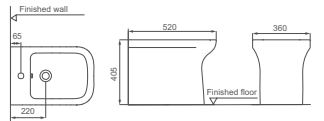

**HDC628P/HDS628**

Washdown Close-coupled Toilet  
 Size: 650x370x820mm  
 P-trap: P=180mm

**HDLP660/HDP605**

Washbasin With Full Pedestal  
 A Size: 550x600x830mm  
 B Size: 600x600x830mm  
 C Size: 700x600x830mm

**HDC660BTW**

Washdown Floorstanding Toilet  
 Back To Wall  
 Size: 520x360x405mm

**HDLP660/HDP605H**

Washbasin With Half Pedestal  
 A Size: 550x600x470mm  
 B Size: 600x600x470mm  
 C Size: 700x600x470mm

**HDB660BTW**

Floorstanding Bidet  
 Back To Wall  
 Size: 520x360x405mm

**HDC660WH**

Washdown Wall-hung Toilet  
 Size: 520x360x365mm

**HDB660WH**

Wall-hung Bidet  
 Size: 520x360x300mm

ARCHIPRO