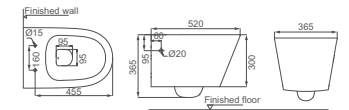

HDC623WH

Washdown Wall-hung Toilet
Size: 520x365x365mm
P-trap: Wall-hung