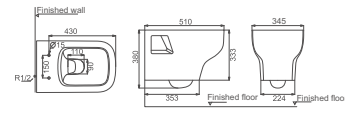

HDC317WH

Washdown Wall-hung Toilet
Size: 510x345x380mm
P-trap: Wall-hung