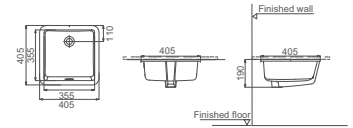

HDLU009

Undercounter Washbasin
Size: 405x405x190mm