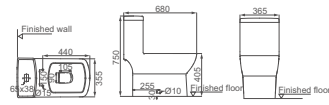

**HDC2XA/HDS2B**

Jet Siphonic Close-coupled Toilet  
 Size: 700x395x760mm  
 S-trap: A=300mm

**HDC15F/HDS15**

Jet Siphonic Close-coupled Toilet  
 Size: 735x395x765mm  
 P-trap: F=80mm

**HDC6217**

Washdown One-piece Toilet  
 Size: 680x365x750mm  
 S-trap: C=220mm  
 P-trap: P=180mm