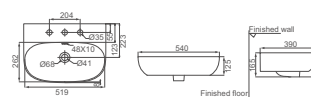

**HDA057T**  
Art Washbasin  
Size: 400x400x140mm

**HDA025**  
Art Washbasin  
Size: 505x385x190mm

**HDA027**  
Art Washbasin  
Size: 390x390x150mm

**HDA060**  
Art Washbasin  
Size: 540x390x165mm

**HDA055**  
Art Washbasin  
Size: 500x350x145mm