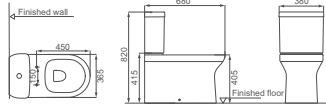

HDC620P/HDS520

Washdown Close-coupled Toilet
Size: 680x380x820mm
P-trap: P=180mm