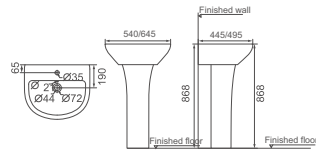

**HDLP605/HDP605**

Washbasin With Full Pedestal  
A Size: 550x420x850mm  
B Size: 600x420x850mm

**HDB391WH**

Wall-hung Bidet  
Size: 515x360x335mm

**HDLP391/HDP391**

Washbasin With Full Pedestal  
A Size: 540x445x868mm  
B Size: 645x495x868mm