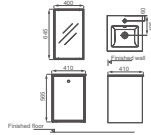

HDFL8100A-02N

Bathroom furniture
Size: 410x410x565mm
Aqua blue&light wood color
2 drawers, Soft close door
Rust-prevention hardware accessories
Ceramic basin HD8100A
Material: plywood; 3 Cartons /SET