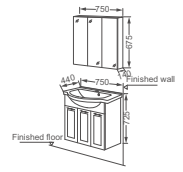

HDFL097A-01

Bathroom furniture
Size: 750x440x725mm
White matt
3 doors ,Soft close hinge
Ceramic basin HDFL097A
Material: MDF
3 Cartons /SET