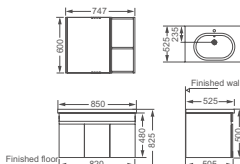

HDFL085B-05

Bathroom furniture
Size: 850x520x500mm
dark matt
Soft close
Ceramic basin HDFL085B
Material: plywood
3 Carton /SET