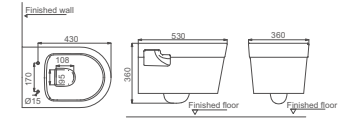

HDC587WH

Washdown Wall-hung Toilet
Size: 530x360x360mm
P-trap: Wall-hung