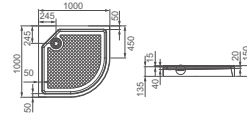

- Shower Tray
- HD2112L: 905x905x160mm
- HDAC1010L: 1005x1005x160mm
- Neo-Angle shape shower tray

**HD1611/HD2101**

- Shower Tray
- HD1611: 1000x1000x150mm
- HD2101: 900x900x150mm
- Neo-Angle shape shower tray;
- With drainer;