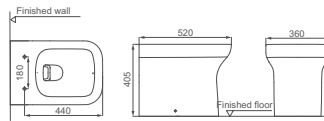

HDC660BTW

Washdown Floorstanding Toilet
Back To Wall
Size: 520x360x405mm