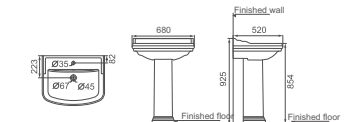

HDLP369/HDP369

Washbasin With Full Pedestal
Size: 680x520x925mm