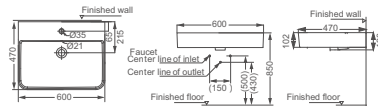

HDWL033

Wall-hung Washbasin
Size: 600x470x120mm