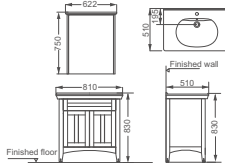

HDFL6106A-11

Bathroom furniture
Size: 810x510x830mm
Dark walnut
Soft close hinge
Ceramic basin FL6106A
Material: rubber solid wood & plywood
3 Carton /SET