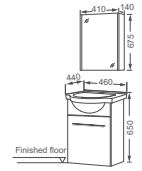

HDFL097B-01

Bathroom furniture
Size: 460x440x650mm
White matt / High gloss white
1 door, Soft close hinge
Ceramic basin HDFL097B
Material: MDF
3 Cartons /SET