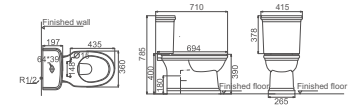

HDC369P/HDS369

Washdown Close-coupled Toilet
Size: 710x415x785mm
P-trap: P=180mm