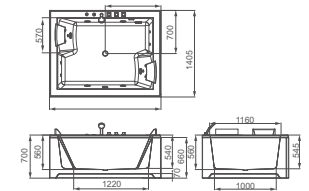

**HD1135/HD1136**

Massage bathtub  
 Size: 1510x1510x650mm  
 Size: 1500x1500x600mm  
 corner design,  
 massage function,  
 bottom light,  
 optional bubble function,  
 round design.

**HD1710**

Combined bathtub  
 Size: 1810x1405x700mm  
 Drainer Optional:  
 1. Pop Up Waste 2. Rotate Drainer;  
 Faucet Optional