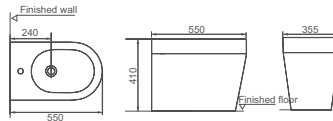

**HDCY511P/HDSY511**

Washdown Close-coupled Toilet  
 Size: 630x380x800mm  
 P-trap: P=180mm

**HDC541BTW**

Washdown Floorstanding Toilet  
 Back To Wall  
 Size: 550x350x410mm  
 P-trap: P=180mm

**HDLPY511/HDPY511**

Washbasin With Full Pedestal  
 A Size: 455x390x820mm  
 B Size: 550x390x830mm  
 C Size: 610x390x825mm

**HDB541BTW**

Floorstanding Bidet  
 Back To Wall  
 Size: 550x355x410mm

**HDC309/HDS309**

Washdown Close-coupled Toilet  
 Size: 705x415x950mm  
 S-trap: C=220mm  
 P-trap: P=180mm