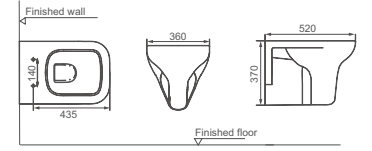

The same collection with bidet  
HDB660BTW;  
with pedestal basin  
HDLP660/HDP605  
HDLP660/HDP605H  
Refer to page 99/100

**HDC668P/HDS628**

Washdown Close-coupled Toilet  
Size: 650x370x820mm  
P-trap: P=180mm

**HDC667WH**

Washdown Wall-hung Toilet  
Size: 500x370x820mm  
P-trap: Wall-hung

**HDC668WH**

Washdown Wall-hung Toilet  
Size: 520x360x370mm  
P-trap: Wall-hung

**HDB667WH**

Wall-hung Bidet  
Size: 500x360x370mm

**HDB668WH**

Wall-hung Bidet  
Size: 520x360x370mm

Everything is based on exquisite design skill, use the purest ceramic simple sense decorates a space, simple but elegant foil is clean. Body place among them, forget fatigue, enjoy detached and comfortable alone.