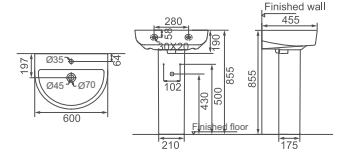

HDLP427/HDP427

Washbasin With Full Pedestal
Size: 600x455x855mm