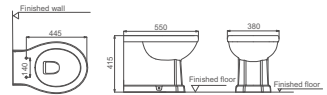

HDB609

Floorstanding Bidet
Size: 550x380x415mm