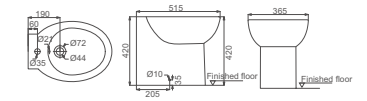

HDBI513BTW

Floorstanding Bidet
Back To Wall
Size: 515x365x420mm