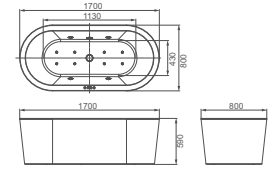

HD1502M

Massage bathtub
Size: 1700x800x590mm
Including massage function, colore
nozzles,optional bubble function;
Independent design without restrictions
from leaning walls;
Glossy inner surface and outer surface,
easy cleaning;
Seamless technology.