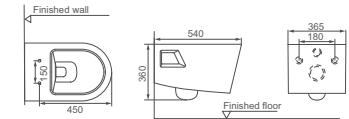

HDC427NWH

Washdown Wall-hung Toilet
Size: 540x365x360mm
P-trap: Wall-hung