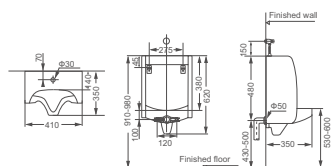

HDU718C
Wall-hung Urinal
Size: 470x355x725mm