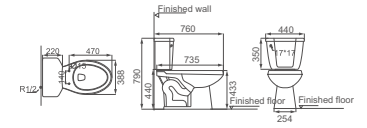

HDC371A/HDS208E

Jet Siphonic Close-coupled Toilet
Size: 760x440x790mm
S-trap: A=300mm