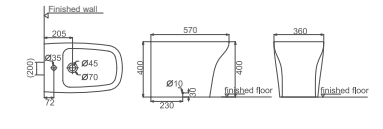

HDB391

Floorstanding Bidet
Size: 570x360x400mm