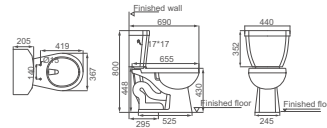

HDC395HA/HDS328

Jet Siphonic Close-coupled Toilet
Size: 690x440x800mm
S-trap: A=305mm