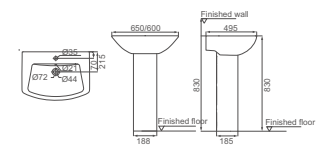

**HDC201N/HDS201D**

Washdown Close-coupled Toilet  
Size: 720x370x790mm  
S-trap: A=300mm,C=220mm,T=250mm  
P-trap: P=180mm

**HDB201NWH**

Wall-hung Bidet  
Size: 530x380x320mm

**HDCB201N/HDS201E**

Washdown Close-coupled Toilet  
Size: 730x370x790mm  
S-trap: A=300mm,C=220mm,T=250mm  
P-trap: P=180mm

**HDLP201N/HDP201N**

Washbasin With Full Pedestal  
NA Size: 650x495x830mm  
NB Size: 600x495x830mm

**HDB201N**

Floorstanding Bidet  
Size: 560x360x405mm

**HDLP201N/HDP201NH**

Washbasin With Half Pedestal  
NA Size: 650x495x500mm  
NB Size: 600x495x500mm