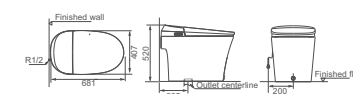

## HDE3008T

Size: 681x407x520mm  
 rated power 1330W  
 Power supply: ac 220V 50HZ  
 (Other voltages can be customized)  
 Water pressure requirement: 0.14MPa  
 (dynamic pressure)-0.75Mpa (static pressure)  
 Operation mode: side button control & remote control  
 Heating mode: instant heat type  
 Drainage mode: s-trap 305mm