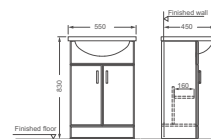

HDFL091

Bathroom cabinet
Size: 550x450x830mm
High gloss white color;
2 doors, soft close hinge
Rust-prevention hardware accessories
Ceramic basin HDFL091
Material: MDF & PB;
2 CartonS /SET