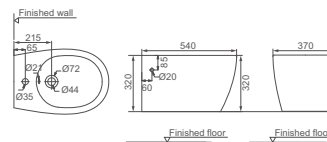

**HDB510BTW**

Floorstanding Bidet  
 Back To Wall  
 Size: 550x370x405mm

**HDC510WH**

Washdown Wall-hung Toilet  
 Size: 540x370x365mm  
 P-trap: P=180mm

**HDB510WH**

Wall-hung Bidet  
 Size: 540x370x320mm