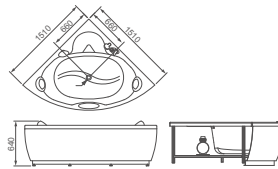

HD1101

Massage bathtub
Size: 1510x1510x640mm
Corner design,
Big adjustable jet nozzle;
Quality pump;
Air switch and adjustment;
Insulation wall(creepage protection).