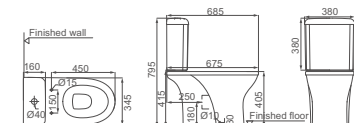

HDC522/HDS522

Washdown Close-coupled Toilet
Size: 685x380x795mm
S-trap: C=220mm
P-trap: P=180mm