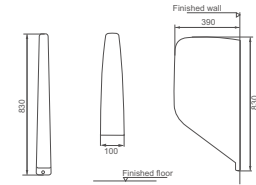

**HDU960A**  
Pedestal Urinal  
Size: 420x350x960mm

**HDU005**  
Pedestal Urinal  
Size: 390x360x670mm

**HDU928**  
Pedestal Urinal  
Size: 395x390x930mm

**HDUV001**  
Urinal Cistern  
Size: 100x390x830mm