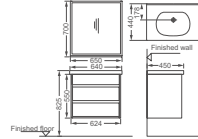

HDFL040-10

Bathroom cabinet
Size: 650x450x570mm
White & light wood melamin color;
2 drawers ,Soft close
Material: Plywood;
3 Cartons /SET