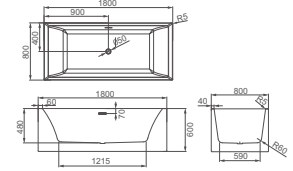

HD8635

Seamless bathtub
Size: 1800x800x600mm
Independent design without restrictions
from leaning walls;
Glossy inner surface and outer surface,
easy cleaning;
Drainer Optional;
Seamless technology