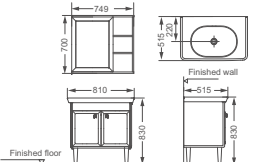

HDFL6131A-09

Bathroom furniture
Size: 810x515x830mm
Dark matt
Soft close
Ceramic basin FL6131A
Material: solid wood & plywood
3 Carton /SET