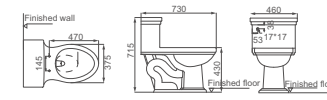

HDC6140HE

Jet Siphonic One-piece Toilet
Size: 730x460x715mm
S-trap: A=305mm