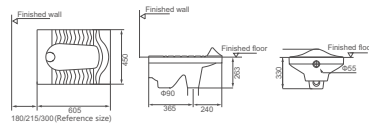

HDD45
Squatting Pan
Size: 525x405x220mm
With Trap

HDD5L
Squatting Pan
Size: 525x465x245mm
With Trap

HDD8
Squatting Pan
Size: 585x470x250mm
With Trap

HDD55B
Squatting Pan
Size: 605x450x330mm
With Trap

HDD1
Squatting Pan
Size: 640x460x320mm
With Trap