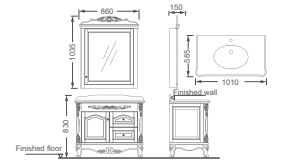

HDFG085

Bathroom furniture
Size: 1010x585x830mm
Dark WOOD COLOR
Soft close
Ceramic basin HDLU012
Material: plywood+solidwood
3 Carton /SET