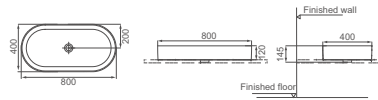

HDA076A

Art Washbasin
Size: 800x400x145mm