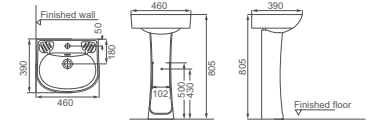

**HDLP303/HDP303**

Washbasin With Full Pedestal  
Size: 590x480x805mm

**HDLP024/HDP024**

Washbasin With Full Pedestal  
Size: 555x445x845mm

**HDLP304A/HDP303**

Washbasin With Full Pedestal  
Size: 460x390x805mm