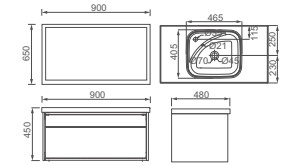

HDFL8127C-900

Bathroom furniture
Size: 900x480x435mm
ASH wood color & matt white
1 rebound drawer
Material: Plywood
3 Cartons /SET