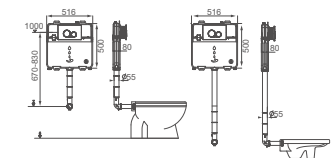

CONCEALED CISTERN

CONCEALED CISTERN

A40

A41

A42

A43

A44

A45

A46

HDHS3001
Concealed Cistern

HDHS3010
Concealed Cistern

B40

HDHS3101
Concealed Cistern

HDHS3102
Concealed Cistern

C40

HDHS3201
Concealed Cistern