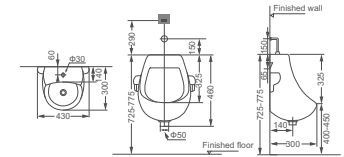

HDU801B
Wall-hung Urinal
Size: 510x390x830mm