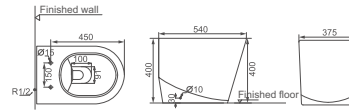

HDC427BTW

Washdown Floorstanding Toilet
Back To Wall
Size: 540x375x400mm
P-trap: P=180mm