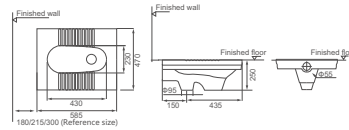

HDD45
Squatting Pan
Size: 525x405x220mm
With Trap

HDD5L
Squatting Pan
Size: 525x465x245mm
With Trap

HDD8
Squatting Pan
Size: 585x470x250mm
With Trap

HDD55B
Squatting Pan
Size: 605x450x330mm
With Trap

HDD1
Squatting Pan
Size: 640x460x320mm
With Trap