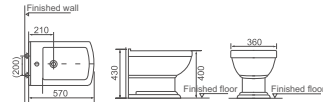

**HDC300P/HDS300**

Washdown Close-coupled Toilet  
Size: 665x415x795mm  
P-trap: P=180mm

**HDLP300A/HDP300H**

Washbasin With Half Pedestal  
Size: 600x470x540mm

**HDB300**

Floorstanding Bidet  
Size: 570x360x430mm

**HDLP300/HDP300B**

Washbasin With Full Pedestal  
B Size: 810x545x875mm  
C Size: 1010x545x875mm

**HDC300WH**

Washdown Wall-hung Toilet  
Size: 535x355x375mm  
P-trap: Wall-hung

**HDLP300/HDP300C**

Double Pedestal Washbasin  
B Size: 810x545x860mm  
C Size: 1010x545x860mm