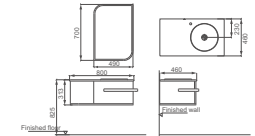

HDFL8130A

Bathroom furniture
Size: 800x460x300mm
Blue
1 drawer
Material: Plywood
3 Cartons /SET