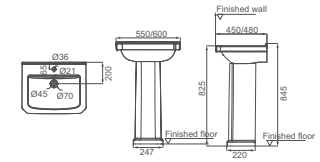

## CHARLOTTE

**HDC609/HDS609A**

Washdown Close-coupled Toilet  
 Size: 690x380x800mm  
 S-trap: C=220mm  
 P-trap: P=180mm

**HDLP609/HDP609**

Washbasin With Full Pedestal  
 A Size: 550x450x845mm  
 B Size: 600x490x845mm