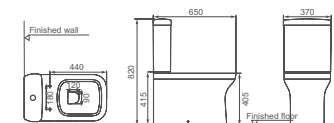

HDC666P/HDS628

Washdown Close-coupled Toilet
Size: 650x370x820mm
P-trap: P=180mm