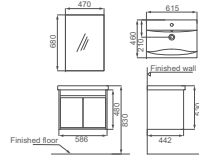

HDFL051-C6