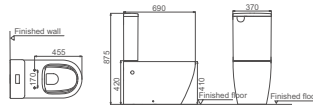

**HDC652P/HDS652**

Washdown Close-coupled Toilet  
 Size: 690x360x810mm  
 P-trap: P=180mm

**HDC387PZ/HDS9901**

Washdown Close-coupled Toilet  
 Size: 680x390x785mm  
 P-trap: P=180mm

**HDC676P/HDS623**

Washdown Close-coupled Toilet  
 Size: 690x370x875mm  
 P-trap: P=180mm