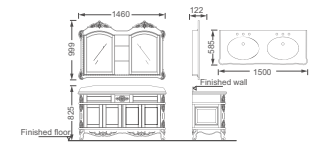

HDFG089

Bathroom furniture
Size: 1500x585x825mm
Dark WOOD COLOR
Soft close
Ceramic basin HDLU012
Material: plywood+solidwood
3 Carton /SET