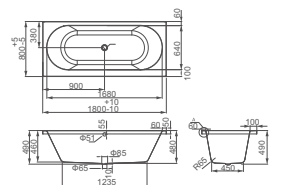

HD1846-1.8

Drop in bathtub
Size: 1800x800x460mm
Without Drainer;
Pillow Optional.