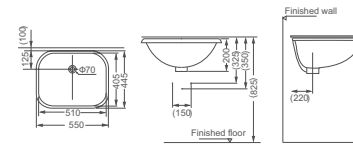

HDLU008

Undercounter Washbasin
Size: 550x445x200mm