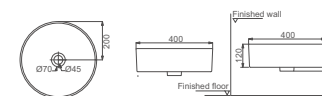

HDA051

Art Washbasin
Size: 400x400x145mm