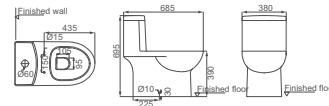

**HDC6294T**

Washdown One-piece Toilet  
 Size: 700x380x740mm  
 S-trap: T=250mm

**HDC6116**

Washdown One-piece Toilet  
 Size: 730x400x730mm  
 S-trap: A=300mm, B=400mm

**HDC6196P**

Washdown One-piece Toilet  
 Size: 685x390x690mm  
 P-trap: P=180mm