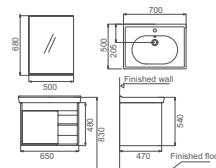

HDFL086A-A7

Bathroom furniture
Size: 700x500x550mm
Matt white & 10136 melamine
Soft close door
Ceramic basin HDFL086A
Material: plywood
3 Carton /SET