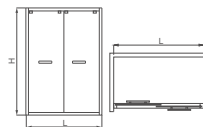

HD2513

- Shower Partition
- HD2513: custom-made size
- 6mm Completely Toughened Glass;
- Stainless Connection Frame.