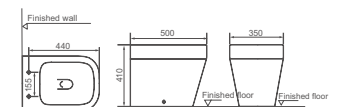

HDC540RBTW

Washdown Floorstanding Toilet
Back To Wall
Size: 500x350x410mm
P-trap: P=180mm