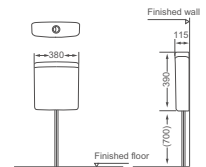

Wall-hung Cistern  
Size: 370x140x380mm

**HDG21035**

Wall-hung Cistern  
Size: 350x110x370mm

**HDT102**

Wall-hung Cistern  
Size: 400x130x435mm

**HDG21038**

Wall-hung Cistern  
Size: 380x115x390mm

**HDT103**