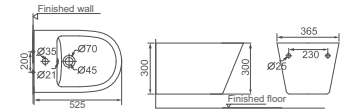

HDB423WH

Wall-hung Bidet
Size: 525x365x300mm