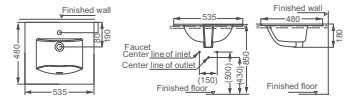

HDL566

Countertop Washbasin
Size: 535x480x180mm