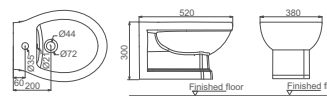

**HDB609**

Floorstanding Bidet  
 Size: 550x380x415mm

**HDC609WH**

Washdown Wall-hung Toilet  
 Size: 520x380x365mm  
 P-trap: Wall-hung

**HDB609WH**

Wall-hung Bidet  
 Size: 520x380x300mm

**HDC236P/HDS236**