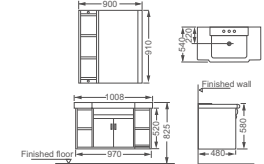

HDFL155-03

Bathroom furniture
Size: 1008x540x580mm
Dark matt color
Soft close
Ceramic basin HDFL155
Material: solid wood
4 Carton /SET