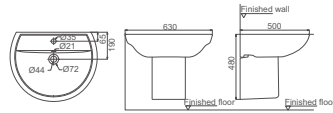

HDLP513/HDP316H

Washbasin With Half Pedestal
Size: 630x500x480mm