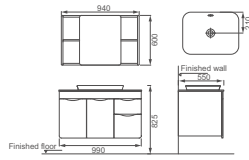

**HDFG1202E**

Bathroom furniture  
 Size: 1195x585x820mm  
 Dark wood COLOR  
 Soft close  
 Ceramic basin HDLU012  
 Material: plywood+solidwood  
 3 Carton /SET

**DP3996G**

Bathroom furniture  
 Size: 1000x550x600mm  
 Light wood & matt white  
 Soft close  
 Material: plywood & solid wood  
 3 Carton /SET