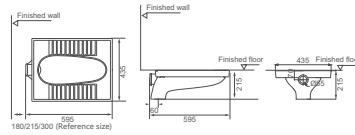

HDD70
Squatting Pan
Size: 595x435x290mm
Without Trap