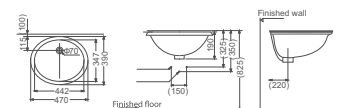

**HDLU021**

Undercounter Washbasin  
Size: 505x405x190mm

**HDLU014**

Undercounter Washbasin  
Size: 490x420x195mm

**HDLU012**

Undercounter Washbasin  
Size: 570x415x205mm

**HDLU2**

Undercounter Washbasin  
Size: 470x390x190mm