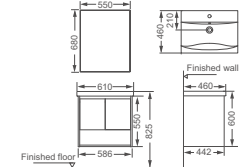

HDFL051-B6

Bathroom furniture
Size: 615x460x600mm
9015 & 1914 melamine
Soft close doors
Ceramic basin HDFL051
Material: plywood
3 Carton /SET