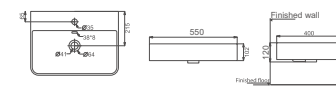

**HDA029**  
Art Washbasin  
Size: 550x385x180mm  
rectangle

**HDA059**  
Art Washbasin  
Size: 440x480x180mm  
rectangle

**HDA007**  
Art Washbasin  
Size: 535x450x195mm  
rectangle

**HDA015**  
Art Washbasin  
Size: 550x400x120mm  
rectangle