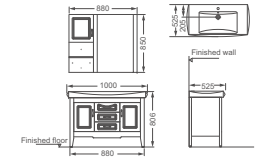

HDFL6109B

Bathroom furniture
Size: 1000x525x806mm
Matt white
Soft close
Ceramic basin FL6109B
Material: solid wood & plywood
4 Carton /SET