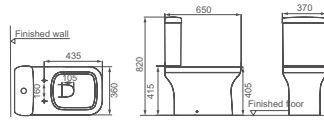

HDC628P/HDS628

Washdown Close-coupled Toilet
Size: 650x370x820mm
P-trap: P=180mm