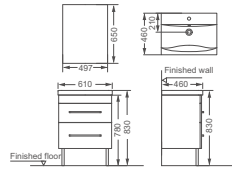

**HDFL6192A-03**

Bathroom furniture  
 Size: 815x495x525mm  
 Paint white & dark brown  
 Soft close drawers  
 Ceramic basin HDFL6192A  
 Material: plywood+solidwood  
 3 Carton /SET

**HDFL051-H6**

Bathroom furniture  
 Size: 610x450x830mm  
 Melamine 1067-20  
 Soft close drawers  
 Ceramic basin HDFL051  
 Material: plywood  
 3 Carton /SET