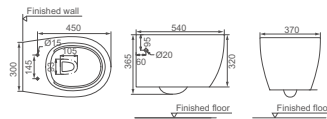

Washdown Close-coupled Toilet  
 Size: 680x375x820mm  
 S-trap: C=220mm  
 P-trap: P=180mm

**HDLP510**

One-piece Washbasin  
 Size: 520x500x830mm

**HDC510BTW**

Washdown Floorstanding Toilet  
 Back To Wall  
 Size: 550x370x410mm  
 P-trap: P=180mm

**HDB510BTW**

Floorstanding Bidet  
 Back To Wall  
 Size: 550x370x405mm

**HDC510WH**

Washdown Wall-hung Toilet  
 Size: 540x370x365mm  
 P-trap: P=180mm

**HDB510WH**

Wall-hung Bidet  
 Size: 540x370x320mm