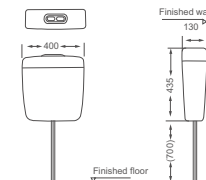

Wall-hung Cistern  
Size: 370x140x380mm

**HDG21035**

Wall-hung Cistern  
Size: 350x110x370mm

**HDT102**

Wall-hung Cistern  
Size: 400x130x435mm

**HDG21038**

Wall-hung Cistern  
Size: 380x115x390mm

**HDT103**