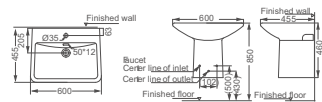

**HDLP034**  
One-piece Wall-hung Washbasin  
Size: 545x495x325mm

**HDWL023A**  
One-piece Wall-hung Washbasin  
Size: 540x455x360mm

**HDWL026**  
One-piece Wall-hung Washbasin  
Size: 555x450x375mm

**HDWL425**  
One-piece Wall-hung Washbasin  
Size: 600x455x460mm