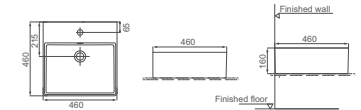

**HDA048**  
Art Washbasin  
Size: 500x370x200mm  
rectangle

**HDWL033**

Wall-hung Washbasin  
Size: 600x470x120mm

**HDWL040**

Wall-hung Washbasin  
Size: 460x460x160mm

**HDWL032**

Wall-hung Washbasin  
Size: 600x450x150mm