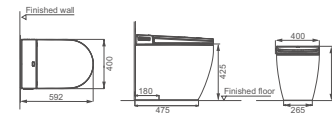

HDE1126WH

Size: 592×400×424mm
rated power: 980W
Power supply: ac 220V 50HZ
(Other voltages can be customized)
Water pressure requirement:
0.07MPa (dynamic pressure)-0.75Mpa
(static pressure)
Heating mode: instant heat type
Drainage method: p-trap

HDE1126BTW

Size: 592×400×497mm
rated power: 980W
Power supply: ac 220V 50HZ
(Other voltages can be customized)
Water pressure requirement:
0.07MPa (dynamic pressure)-0.75Mpa
(static pressure)
Heating mode: instant heat type
Drainage method: p-trap

UNIQUE BUTTONS DESIGN

Unique buttons design with patent brings you unlimited surprise. Simple appearance design, Perfect transition between square and round, fully experience the beauty of simplicity.

Multiple cleaning functions to meet the needs of different people, feel the charm of the water spa. Concealed water tank, solved the problem of water pressure, dual flush with perfect water impulse.

New wall-hung smart toilet takes you to experience the wall-hung intelligent technology and opens Jane European wall-hung smart toilet time.