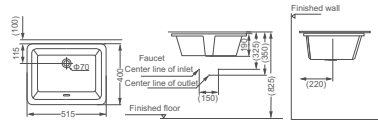

**HDLU038**

Undercounter Washbasin  
Size: 520x395x190mm

**HDLU007**

Undercounter Washbasin  
Size: 505x430x190mm

**HDLU010B**

Undercounter Washbasin  
Size: 515x400x190mm

**HDLU023**

Undercounter Washbasin  
Size: 495x410x185mm