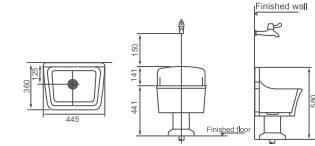

**HDLS30**  
Square Singel Sink  
Size: 760x460x255mm

**HDLS33**  
Square Singel Sink  
Size: 840x460x255mm

**HDLS33D**  
Square Double Sink  
Size: 840x460x255mm

**HDT1**  
Mop Sink  
Size: 445x360x590mm