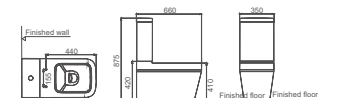

HDC540RP/HDS540

Washdown Close-coupled Toilet
Size: 660x350x875mm
P-trap: P=180mm