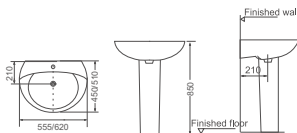

**HDC563WH**

Washdown Wall-hung Toilet  
Size: 520x380x365mm  
P-trap: Wall-hung

**HDC655/HDS655**

Washdown Close-coupled Toilet  
Size: 680x380x795mm  
S-trap: MC=220mm, MT=250mm  
P-trap: P=180mm

**HDB563WH**

Wall-hung Bidet  
Size: 520x360x335mm

**HDLP11/HDP11**

Washbasin With Full Pedestal  
A Size: 620x510x850mm  
B Size: 555x450x850mm

**HDLP113/HDP113**

Washbasin With Full Pedestal  
Size: 630x500x840mm

**HDLP513/HDP316H**