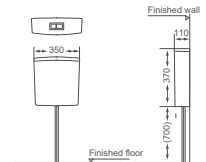

HDG21035

Wall-hung Cistern
Size: 350x110x370mm