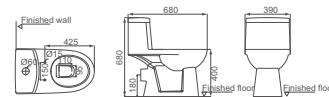

HDC180P

Washdown One-piece Toilet
Size: 680x390x680mm
P-trap: P=180mm