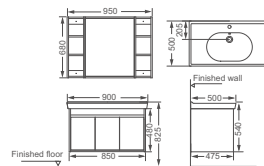

HDFL086B-C9

Bathroom furniture
Size: 900x500x550mm
White & wood melamine
Soft close doors
Ceramic basin HDLU086B
Material: plywood
4 Carton /SET