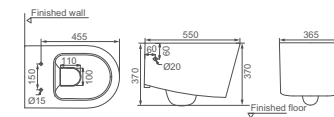

HDC527WH

Washdown Wall-hung Toilet
Size: 550x365x370mm
P-trap: Wall-hung