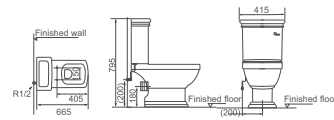

HDC300P/HDS300

Washdown Close-coupled Toilet
Size: 665x415x795mm
P-trap: P=180mm