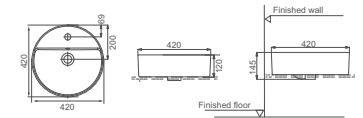

**HDA074**

Art Washbasin  
Size: 400x400x135mm

**HDA051**

Art Washbasin  
Size: 400x400x145mm

**HDA051T**

Art Washbasin  
Size: 420x420x145mm

**HDA056T**

Art Washbasin  
Size: 400x400x140mm