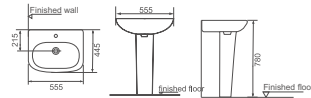

**HDLP328A/HDP328**

Washbasin With Full Pedestal  
Size: 575x485x865mm

**HDLP11A/HDP11HB**

Washbasin With Half Pedestal  
A Size: 620x510x465mm

**HDLP62/HDP11**

Washbasin With Full Pedestal  
Size: 555x445x780mm