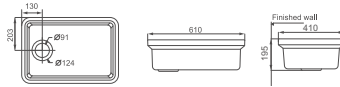

**HDD58**  
Squatting Pan  
Size: 665x450x330mm  
Without Trap

**HDLS1**  
Square Singel Sink  
Size: 585x445x190mm

**HDLS10**  
Square Singel Sink  
Size: 610x410x195mm

**HDLS6C**  
Square Singel Sink  
Size: 630x550x347mm