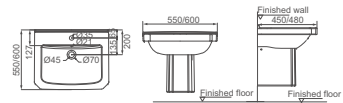

HDLP609/HDP609H

Washbasin With Half Pedestal
A Size: 550x450x490mm
B Size: 600x490x490mm