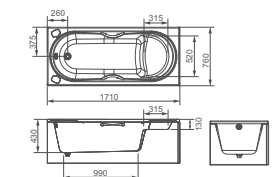

HD8153

Combined bathtub
Size: 1710x760x590mm
Drainer Optional:
1. Pop Up Waste 2. Rotate Drainer;
Faucet Optional;
Two side panels,with two handles.