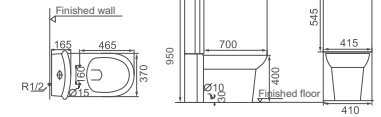

HDC309/HDS309

Washdown Close-coupled Toilet
Size: 705x415x950mm
S-trap: C=220mm
P-trap: P=180mm