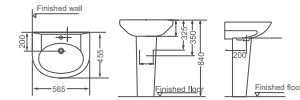

HDLP203A/HDP203

Washbasin With Full Pedestal
Size: 565x455x840mm