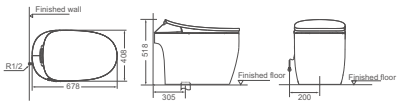

## HDE5001T

Size: 678x408x518mm  
 rated power 1250W  
 Power supply: ac 220V 50HZ(Other voltages can be customized)  
 Water pressure requirement: 0.07MPa  
 (dynamic pressure)-0.75MPa (static pressure)  
 Operation mode: side button control & remote control  
 Heating mode: instant heat type  
 Drainage mode: s-trap 305mmmm