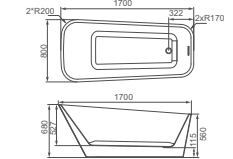

HD8616N

Seamless bathtub
Size: 1700x750x695mm
Independent design without restrictions from leaning walls;
Glossy inner surface and outer surface, easy cleaning;
Drainer Optional seamless technology