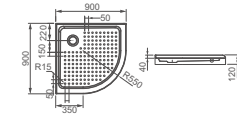

HDAC9916CTT

- Shower Tray
- HDAC9916CTT: 900x900x120mm
- Neo-Angle shape shower tray;
- With water retaining edge