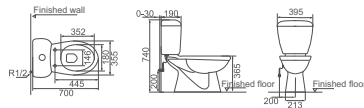

HDC9/HDS9

Washdown Close-coupled Toilet
Size: 700x395x740mm
S-trap: A=220mm, D=300mm
P-trap: B=180mm