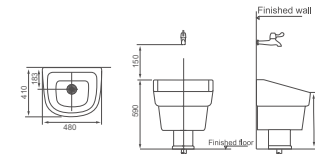

HDT8
Mop Sink
Size: 480x410x590mm