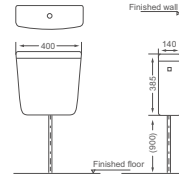

HDSH02

Wall-hung Cistern
Size: 400x140x385mm