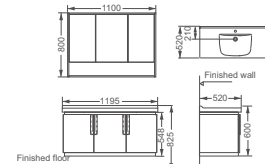

HDFL079C-07

Bathroom furniture
Size: 1200x520x600mm
High gloss white & dark matt
Soft close door
Ceramic basin HDFL079C
Material: plywood & Solid wood
3 Carton /SET