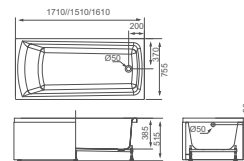

HD1319/HD1320/HD1328

Combined bathtub
HD1319 Size: 1710x755x515mm
HD1320 Size: 1510x755x515mm
HD1328 Size: 1610x755x515mm
Drainer Optional:
1. Pop Up Waste 2. Rotate Drainer;
Faucet Optional;
Two side panels design.