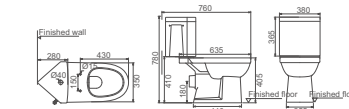

HDC9901P/HDS9901C

Washdown Close-coupled Toilet
Size: 760x380x780mm
P-trap: P=180mm