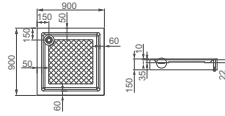

HD2102/HD1610

- Shower Tray
- HD2102: 900x900x150mm
- HD1610: 1000x1000x150mm
- Square shape shower tray;
- With drainer;