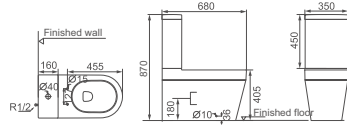

HDC541P/HDS541

Washdown Close-coupled Toilet
Size: 680x350x870mm
P-trap: P=180mm