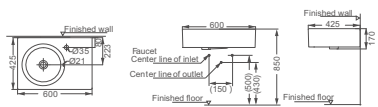

HDWL039L

Wall-hung Washbasin
Size: 600x425x170mm