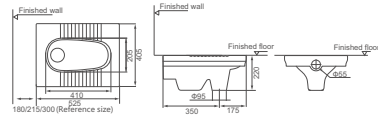

**HDU920**  
Pedestal Urinal  
Size: 375x380x925mm

**HDU900**  
Pedestal Urinal  
Size: 430x340x920mm

**HDD45**  
Squatting Pan  
Size: 525x405x220mm  
With Trap

**HDD26**  
Squatting Pan  
Size: 575x280x460mm  
With Trap