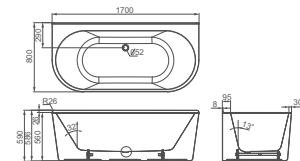

HD8629-1.7

Seamless bathtub
Size: 1700x800x590mm
Back to wall design,round corner,
tile flange;
Glossy inner surface and outer
surface,easy cleaning;
Drainer Optional;
Seamless technology wall flange design