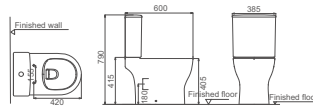

**HDLP300/HDP300B**

Washbasin With Full Pedestal  
B Size: 810x545x875mm  
C Size: 1010x545x875mm

**HDC300WH**

Washdown Wall-hung Toilet  
Size: 535x355x375mm  
P-trap: Wall-hung

**HDLP300/HDP300C**

Double Pedestal Washbasin  
B Size: 810x545x860mm  
C Size: 1010x545x860mm

**HDB300WH**

Wall-hung Bidet  
Size: 530x345x370mm

**HDC691P/HDS691**

Washdown Close-coupled Toilet  
 Size: 600x385x790mm  
 S-trap: P=180mm

**HDC623/HDS423**

Washdown Close-coupled Toilet  
 Size: 680x375x835mm  
 S-trap: C=220mm  
 P-trap: P=180mm