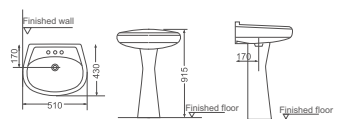

**HDLP002/HDP002**

Washbasin With Full Pedestal  
Size: 605x490x850mm

**HDLP023/HDP023**

Washbasin With Full Pedestal  
Size: 630x520x820mm

**HDLP022/HDP014C**

Washbasin With Full Pedestal  
Size: 510x430x915mm