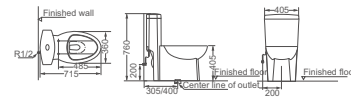

HDC6198

HDC6295

Jet Siphonic One-piece Toilet
Size: 730x405x780mm
S-trap: A=300mm,B=400mm

HDC6291

HDC6289

Jet Siphonic One-piece Toilet
Size: 720x430x730mm
S-trap: A=300mm,B=400mm

HDC6162

Jet Siphonic One-piece Toilet
Size: 700x400x725mm
S-trap: A=300mm,B=400mm,C=220mm

HDC6213HE

Jet Siphonic One-piece Toilet
Size: 730x420x735mm
S-trap: A=305mm

HDC6115

HDC6214HE

Jet Siphonic One-piece Toilet
Size: 740x460x745mm
S-trap: A=305mm

HDC6195

HDC6140HE

Jet Siphonic One-piece Toilet
Size: 730x460x715mm
S-trap: A=305mm