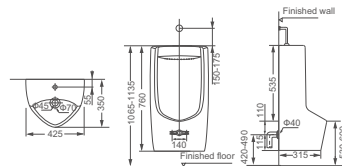

HDU718B
Wall-hung Urinal
Size: 470x365x650mm