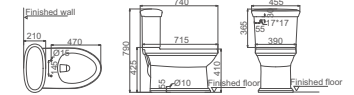

HDC519HE/HDS519

Jet Siphonic Close-coupled Toilet
Size: 740x455x790mm
S-trap: A=305mm