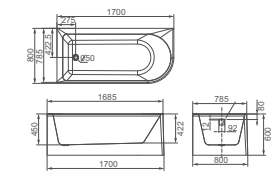

HD1859

Combined bathtub
Size: 1700x800x600mm
one piece vacuum forming,
double side panels;
Drainer Optional:
1. Pop Up Waste 2. Rotate Drainer;