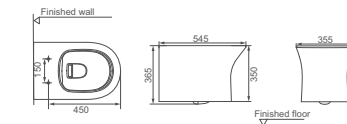

HDC457NWH

Washdown Wall-hung Toilet
Size: 545x355x365mm
P-trap: Wall-hung