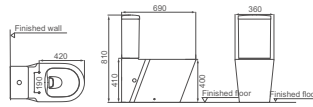

HDC652P/HDS652

Washdown Close-coupled Toilet
Size: 690x360x810mm
P-trap: P=180mm