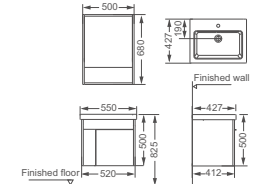

HDFL092B-01

Bathroom furniture
Size: 550x427x500mm
Melamine: mosaic grey & white
Soft close door
Ceramic basin HDFL092B
Material: PLYWOOD
3 Carton /SET