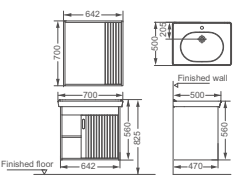

HDFL086A-05

Bathroom furniture
Size: 700x500x560mm
Dark matt+Light ash color
Soft close
Ceramic basin FL086A
Material: solid wood & plywood
3 Carton /SET