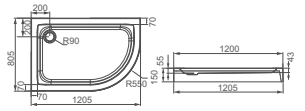

HDST1280L

- Shower Tray
- HDST1280L: 1205x905x150mm
- Neo-Angle shape shower tray