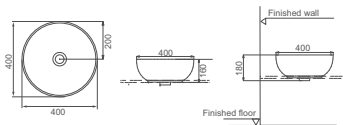

HDA075

Art Washbasin
Size: 400x400x180mm