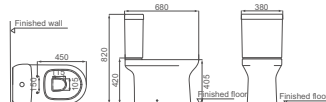

HDC670/HDS520

Washdown Close-coupled Toilet
Size: 680x380x820mm
S-trap: A=300mm, T=250mm