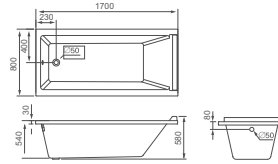

HD1201

Combined bathtub
Size: 1700x805x610mm
Drainer Optional:
1. Pop Up Waste 2. Rotate Drainer;
Double side panel,pure acrylic sheet