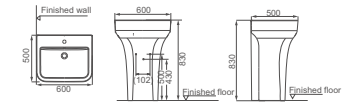

HDLP453

One-piece Washbasin
Size: 600x500x830mm