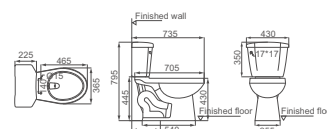

HDC416HE/HDS208E

Jet Siphonic Close-coupled Toilet
Size: 735x430x795mm
S-trap: A=300mm