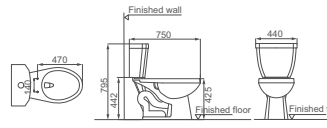

Jet Siphonic Close-coupled Toilet  
 Size: 690x440x800mm  
 S-trap: A=305mm

**HDC216A/HDS208E**

Jet Siphonic Close-coupled Toilet  
 Size: 690x430x820mm  
 S-trap: A=300mm

**HDC695HE/HDS328**

Jet Siphonic Close-coupled Toilet  
 Size: 750x440x795mm  
 S-trap: A=305mm