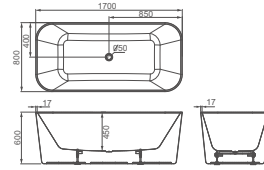

**HD8627-1.7**

Seamless bathtub  
 Size: 1700x800x600mm  
 Square bathtub with round corner;  
 Independent design without restrictions  
 from leaning walls;  
 Glossy inner surface and outer  
 surface,easy cleaning;  
 Pop up drainer  
 Seamless technology