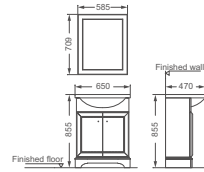

HDFL001-02

Bathroom cabinet
Size: 650x470x855mm
Red wood color; 2 doors, Soft close hinge
Ceramic basin FL001
ALL IN ONE PACKAGE
Material: Polar solid wood & Plywood;
1 Carton /SET