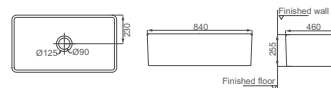

**HDLS30**  
Square Singel Sink  
Size: 760x460x255mm

**HDLS33**  
Square Singel Sink  
Size: 840x460x255mm

**HDLS33D**  
Square Double Sink  
Size: 840x460x255mm

**HDT1**  
Mop Sink  
Size: 445x360x590mm