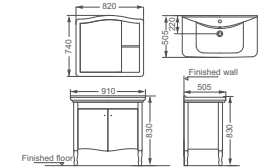

HDFL6193-02

Bathroom furniture
Size: 910x505x830mm
MATT WHITE
Soft close
Ceramic basin FL6193
Material: rubber solid wood & plywood
3 Carton /SET