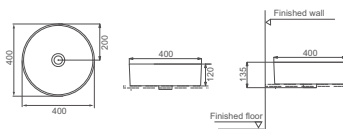

HDA074

Art Washbasin
Size: 400x400x135mm