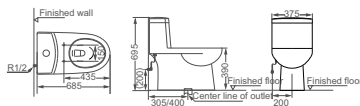

HDC6196

Jet Siphonic One-piece Toilet
Size: 685x375x695mm
S-trap:A=300mm,
B=400mm,C=220mm