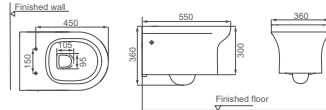

HDC620WH

Washdown Wall-hung Toilet
Size: 550x360x360mm
P-trap: Wall-hung