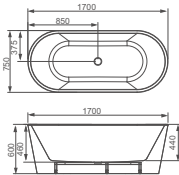

HD609-1.5/1.7

Seamless bathtub
HD609-1.5 Size: 1500x750x600mm
HD609-1.7 Size: 1700x750x600mm
Seamless bathtub Oval shape bathtub;
Integer independent design, conveniently installation anywhere;
Glossy inner surface and outer surface, easy cleaning;
Drainer optional.
Seamless technology.