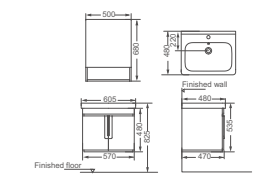

HDFL8111-02

Bathroom furniture
Size: 605x480x535mm
High gloss white & dark matt
Soft close door
Ceramic basin HDFL8111
Material: plywood & Solid wood
3 Carton /SET