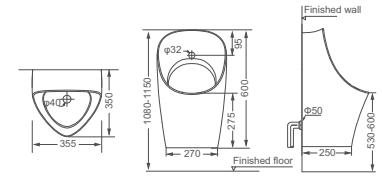

**HDU026**  
Wall-hung Urinal  
Size: 320x360x565mm

**HDU027**  
Wall-hung Urinal  
Size: 355x350x600mm

**HDU016**  
Wall-hung Urinal  
Size: 420x355x765mm

**HDU580A**  
Wall-hung Urinal  
Size: 350x325x590mm