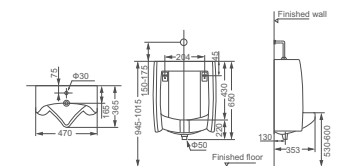

HDU620A
Wall-hung Urinal
Size: 410x350x620mm