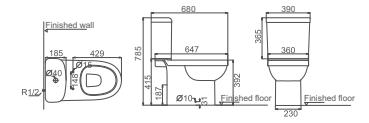

HDC387PZ/HDS9901

Washdown Close-coupled Toilet
Size: 680x390x785mm
P-trap: P=180mm