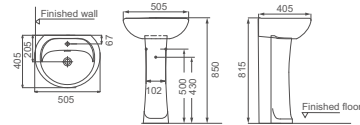

**HDLP024/HDP024H**

Washbasin With Half Pedestal  
Size: 555x445x540mm

**HDLPC2/HDP002**

Washbasin With Full Pedestal  
Size: 500x390x825mm

**HDLPK4/HDP303**

Washbasin With Full Pedestal  
Size: 505x405x815mm