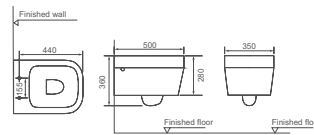

**HDC540RBTW**

Washdown Floorstanding Toilet  
Back To Wall  
Size: 500x350x410mm  
P-trap: P=180mm

**HDB540BTW**

Floorstanding Bidet  
Back To Wall  
Size: 500x355x410mm

**HDLP605/HDP605H**

Washbasin With Half Pedestal  
A Size: 550x420x490mm  
B Size: 600x420x490mm

**HDC540RWH**

Washdown Wall-hung Toilet  
Size: 500x350x360mm  
P-trap: Wall-hung

**HDC591P/HDS391**

Washdown Close-coupled Toilet  
Size: 710x365x850mm  
S-trap: C=220mm  
P-trap: P=180mm

**HDB540WH**

Wall-hung Bidet  
Size: 500x355x280mm