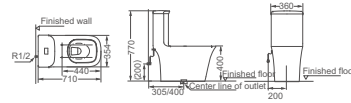

HDC6290

HDC161

Jet Siphonic One-piece Toilet
Size: 710x365x720mm
S-trap: A=300mm,B=400mm

HDC6192

HDC6209

Jet Siphonic One-piece Toilet
Size: 720x390x740mm
S-trap: A=300mm,B=400mm

HDC6292

HDC6212

Jet Siphonic One-piece Toilet
Size: 700x390x725mm
S-trap: A=300mm,B=400mm

HDC6282

HDC6215

Jet Siphonic One-piece Toilet
Size: 720x390x775mm
S-trap: A=300mm,B=400mm

HDC6280

HDC6285

Jet Siphonic One-piece Toilet
Size: 715x355x745mm
S-trap: A=300mm,B=400mm