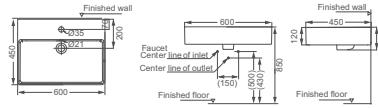

**HDA048**  
Art Washbasin  
Size: 500x370x200mm  
rectangle

**HDWL033**

Wall-hung Washbasin  
Size: 600x470x120mm

**HDWL040**

Wall-hung Washbasin  
Size: 460x460x160mm

**HDWL032**

Wall-hung Washbasin  
Size: 600x450x150mm