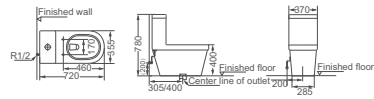

HDC6198

HDC6295

Jet Siphonic One-piece Toilet
Size: 730x405x780mm
S-trap: A=300mm,B=400mm

HDC6291

HDC6289

Jet Siphonic One-piece Toilet
Size: 720x430x730mm
S-trap: A=300mm,B=400mm

HDC6162

Jet Siphonic One-piece Toilet
Size: 700x400x725mm
S-trap: A=300mm,B=400mm,C=220mm

HDC6213HE

Jet Siphonic One-piece Toilet
Size: 730x420x735mm
S-trap: A=305mm

HDC6115

HDC6214HE

Jet Siphonic One-piece Toilet
Size: 740x460x745mm
S-trap: A=305mm

HDC6195

HDC6140HE

Jet Siphonic One-piece Toilet
Size: 730x460x715mm
S-trap: A=305mm