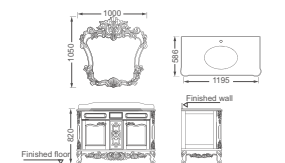

HDFG1202E

Bathroom furniture
Size: 1195x585x820mm
Dark wood COLOR
Soft close
Ceramic basin HDLU012
Material: plywood+solidwood
3 Carton /SET