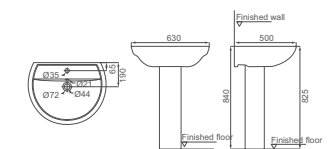

**HDC563WH**

Washdown Wall-hung Toilet  
Size: 520x380x365mm  
P-trap: Wall-hung

**HDC655/HDS655**

Washdown Close-coupled Toilet  
Size: 680x380x795mm  
S-trap: MC=220mm, MT=250mm  
P-trap: P=180mm

**HDB563WH**

Wall-hung Bidet  
Size: 520x360x335mm

**HDLP11/HDP11**

Washbasin With Full Pedestal  
A Size: 620x510x850mm  
B Size: 555x450x850mm

**HDLP113/HDP113**

Washbasin With Full Pedestal  
Size: 630x500x840mm

**HDLP513/HDP316H**