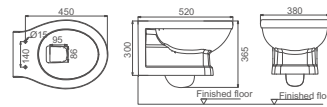

HDC609WH

Washdown Wall-hung Toilet
Size: 520x380x365mm
P-trap: Wall-hung