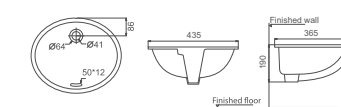

**HDU026**  
Wall-hung Urinal  
Size: 320x360x565mm

**HDU027**  
Wall-hung Urinal  
Size: 355x350x600mm

**HDU016**  
Wall-hung Urinal  
Size: 420x355x765mm

**HDU580A**  
Wall-hung Urinal  
Size: 350x325x590mm