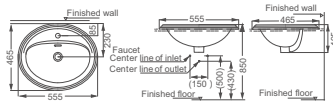

**HDL404**  
Countertop Washbasin  
Size: 550x465x215mm  
oval

**HDL1**  
Countertop Washbasin  
Size: 520x455x200mm  
oval

**HDL465**  
Countertop Washbasin  
Size: 555x465x195mm  
oval

**HDL405**  
Countertop Washbasin  
Size: 510x425x195mm  
oval