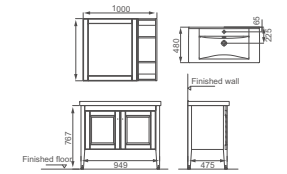

DP4992AG

Bathroom furniture
Size: 1000x480x810mm
Dark matt
Soft close
Material: solid wood & plywood
4 Carton /SET