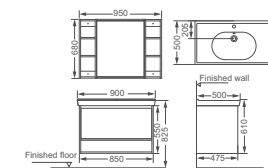

HDFL086B-B9

Bathroom furniture
Size: 900x500x600mm
9015 & 1914 melamine
Soft close drawer
Ceramic basin HDFL086B
Material: plywood
5 Carton /SET