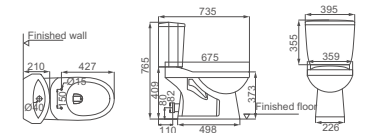

HDC15F/HDS15

Jet Siphonic Close-coupled Toilet
Size: 735x395x765mm
P-trap: F=80mm