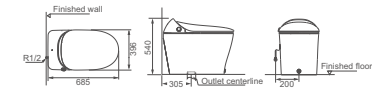

HDE7001T1

Size: 685x400x540mm
rated power 1200W
Power supply: ac 220V 50Hz(Other voltages can be customized)
Water pressure requirement: 0.07MPa (dynamic pressure)-
0.75MPa (static pressure)
Operation mode: Control knob & remote control
Heating mode: instant heat type
Drainage mode: s-trap 305mm