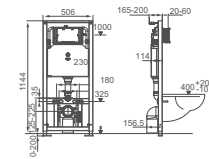

HDHS3010
Concealed Cistern