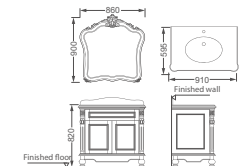

HDFG0901E

Bathroom furniture
Size: 910x595x820mm
RED WOOD COLOR
Soft close
Ceramic basin HDLU012
Material: plywood+solidwood
3 Carton /SET